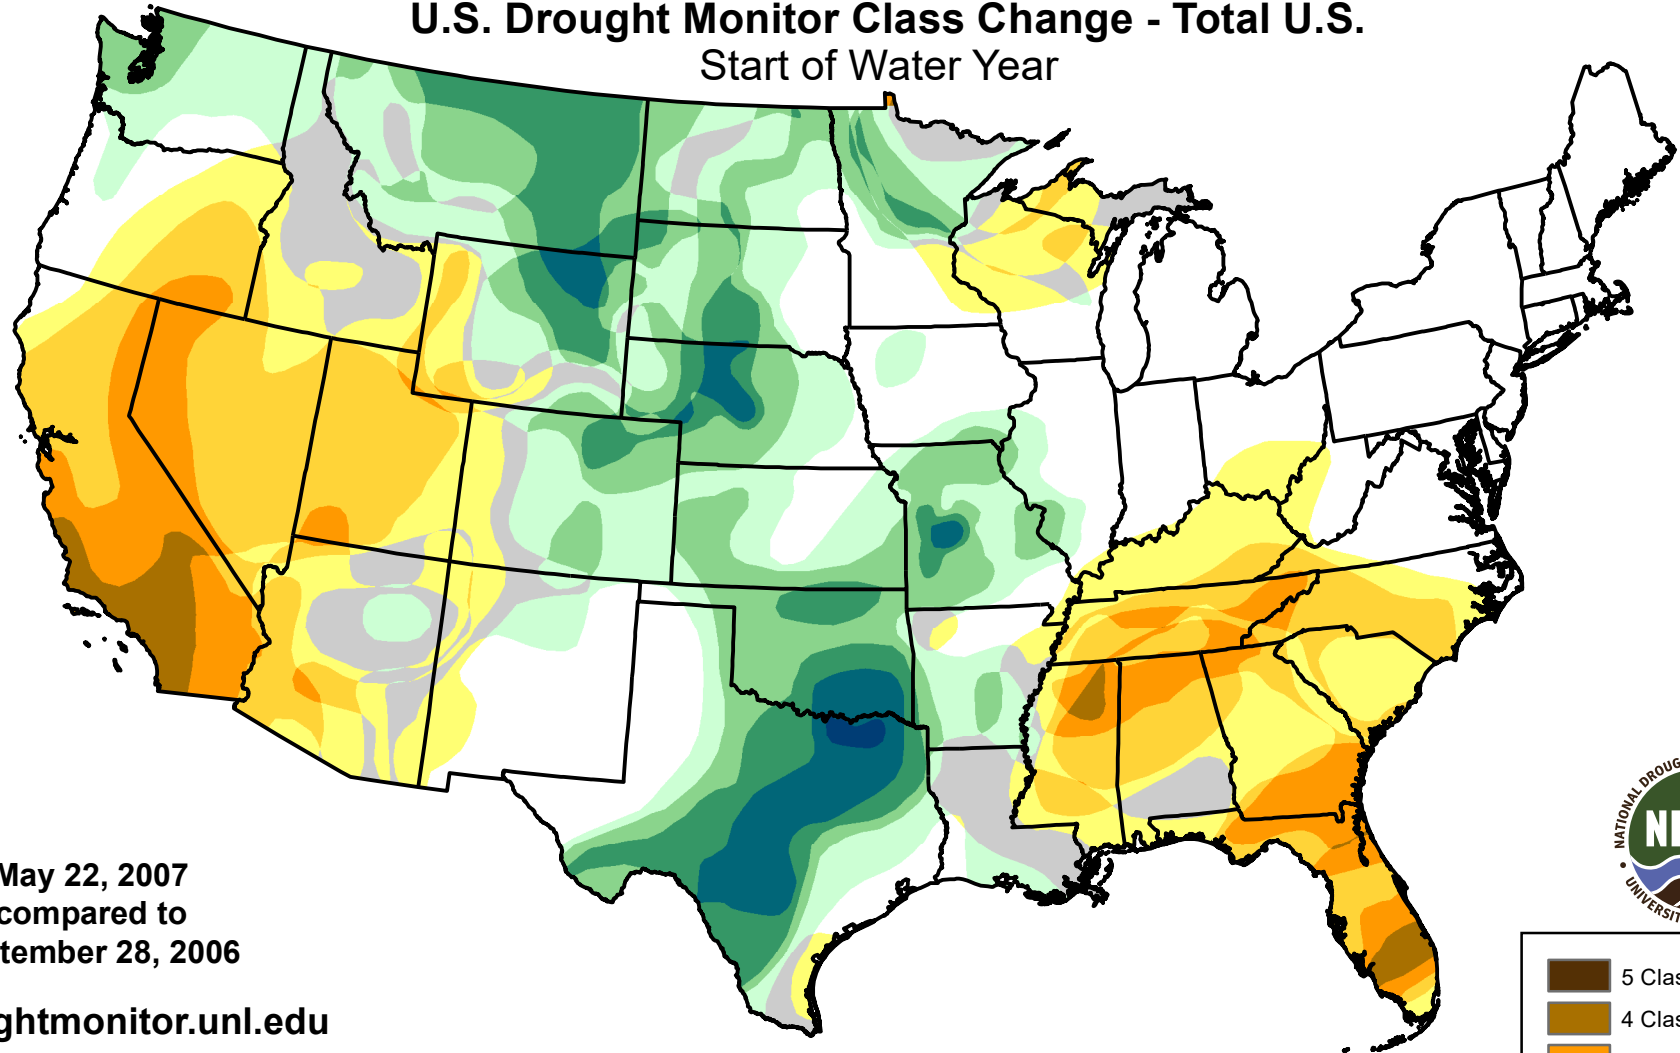

U.S. Drought Monitor Class Change - Total U.S. Start of Water Year

May 22, 2007
compared to
September 28, 2006

droughtmonitor.unl.edu

-  5 Class Degradation
-  4 Class Degradation
-  3 Class Degradation
-  2 Class Degradation
-  1 Class Degradation
-  No Change
-  1 Class Improvement
-  2 Class Improvement
-  3 Class Improvement
-  4 Class Improvement
-  5 Class Improvement