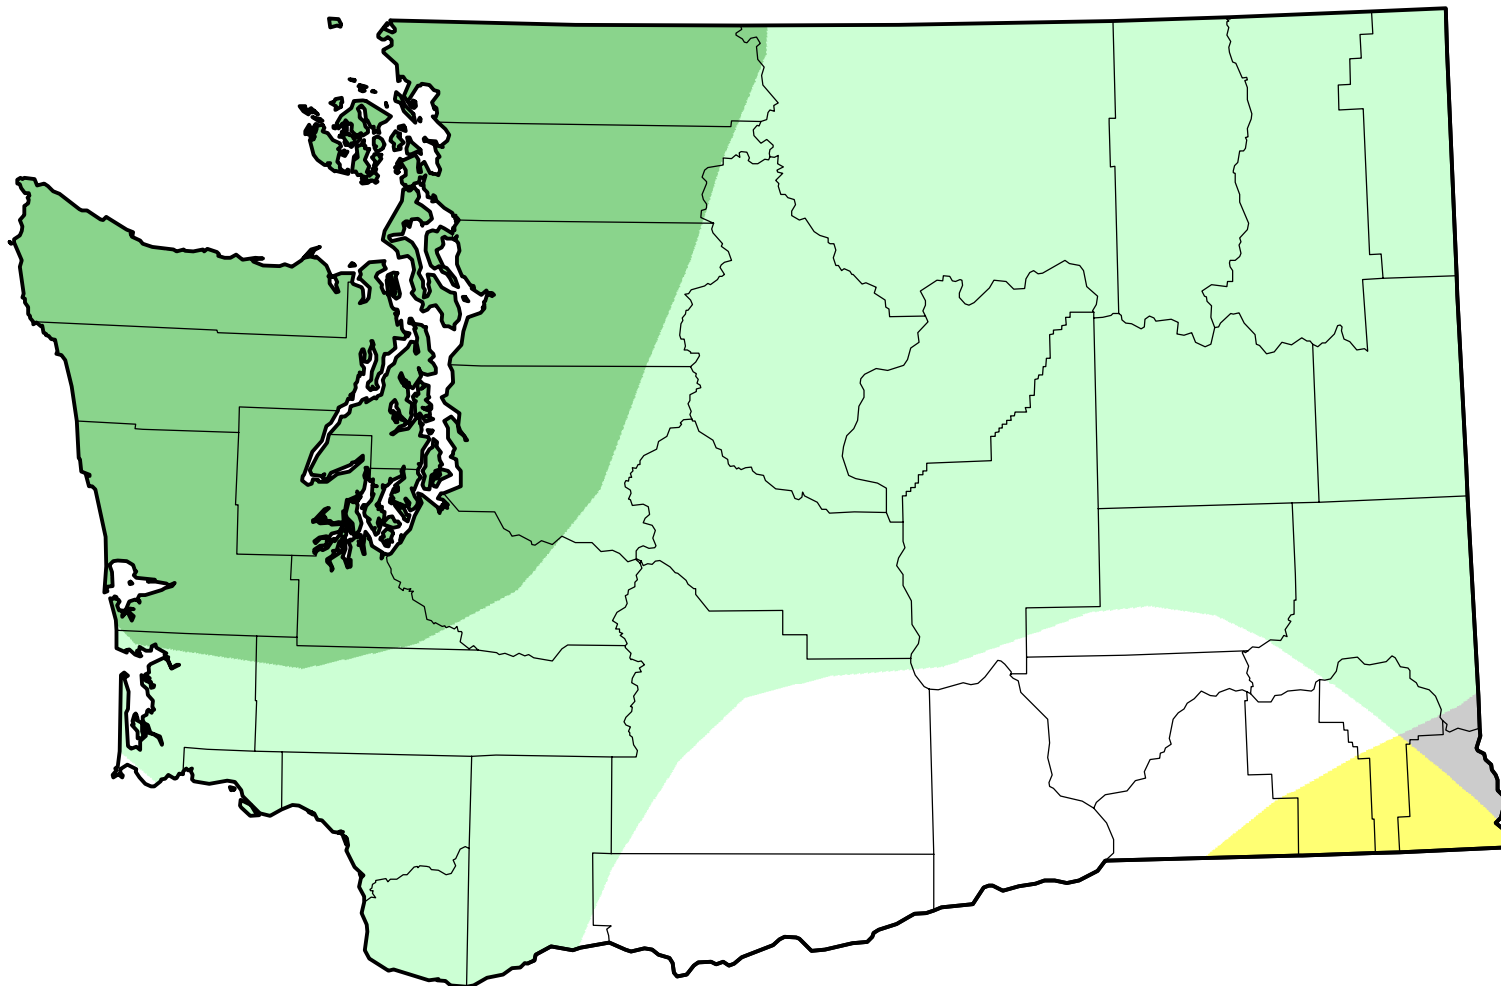

U.S. Drought Monitor Class Change - Washington

Start of Water Year

May 22, 2007
compared to
September 28, 2006

droughtmonitor.unl.edu

- 5 Class Degradation
- 4 Class Degradation
- 3 Class Degradation
- 2 Class Degradation
- 1 Class Degradation
- No Change
- 1 Class Improvement
- 2 Class Improvement
- 3 Class Improvement
- 4 Class Improvement
- 5 Class Improvement