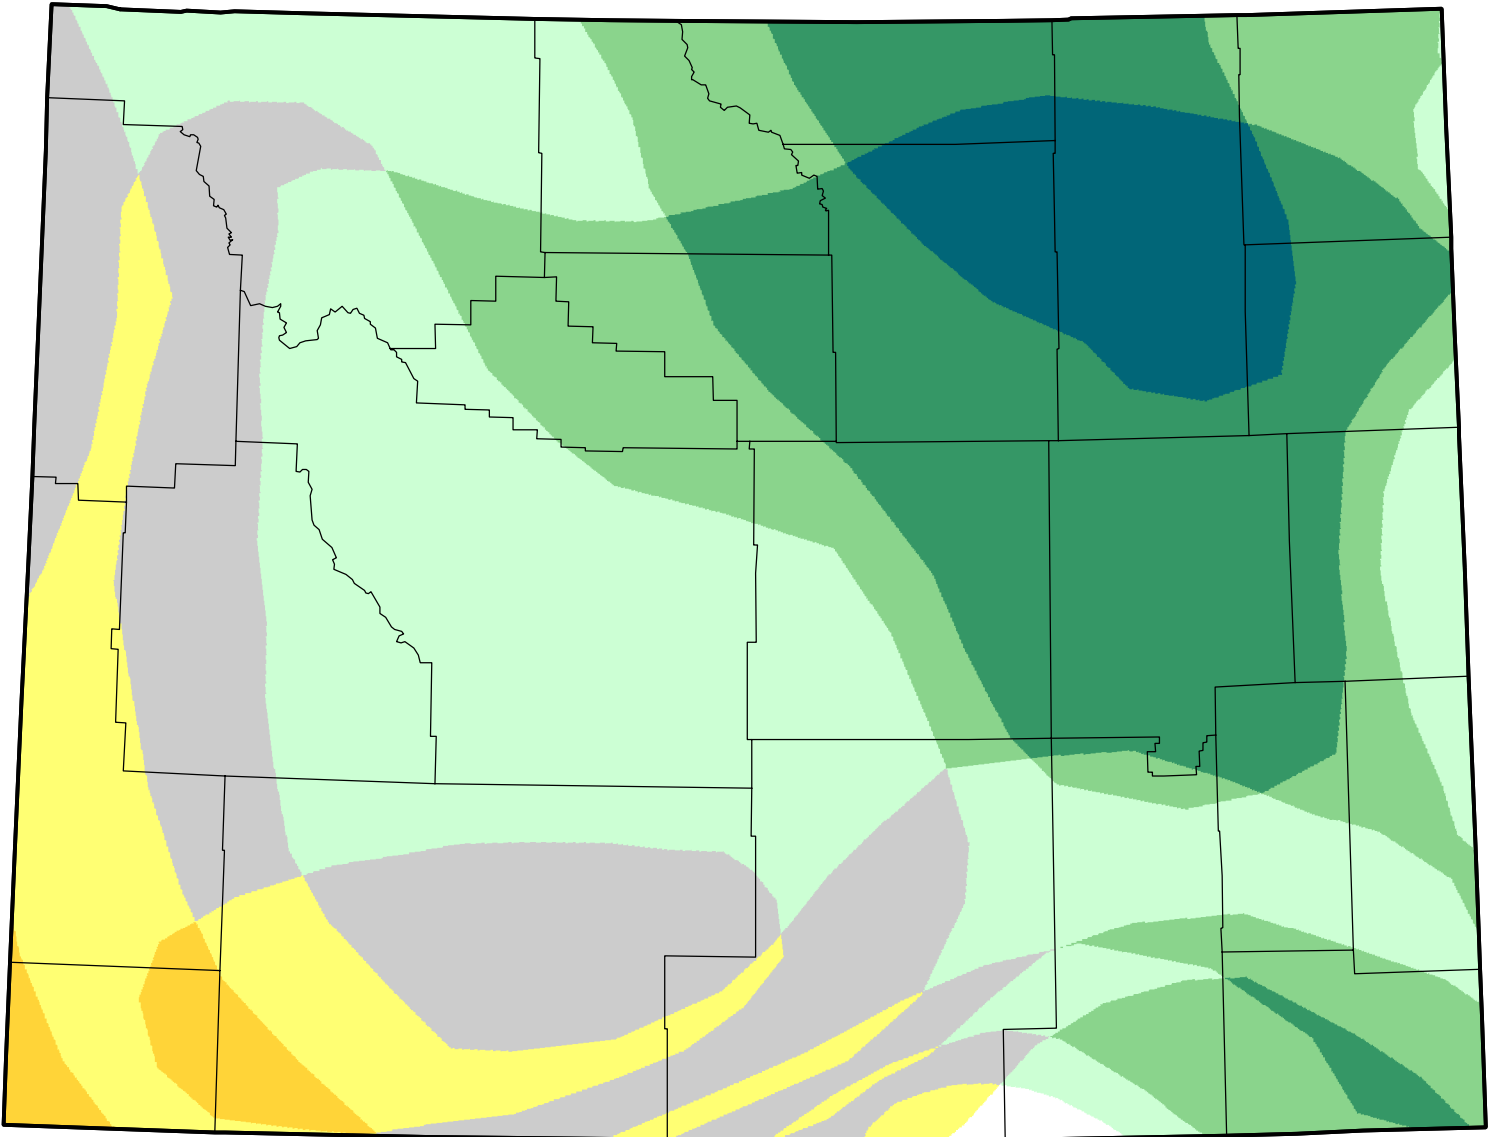

U.S. Drought Monitor Class Change - Wyoming

13 Week

May 22, 2007
compared to
February 22, 2007

droughtmonitor.unl.edu

-  5 Class Degradation
-  4 Class Degradation
-  3 Class Degradation
-  2 Class Degradation
-  1 Class Degradation
-  No Change
-  1 Class Improvement
-  2 Class Improvement
-  3 Class Improvement
-  4 Class Improvement
-  5 Class Improvement