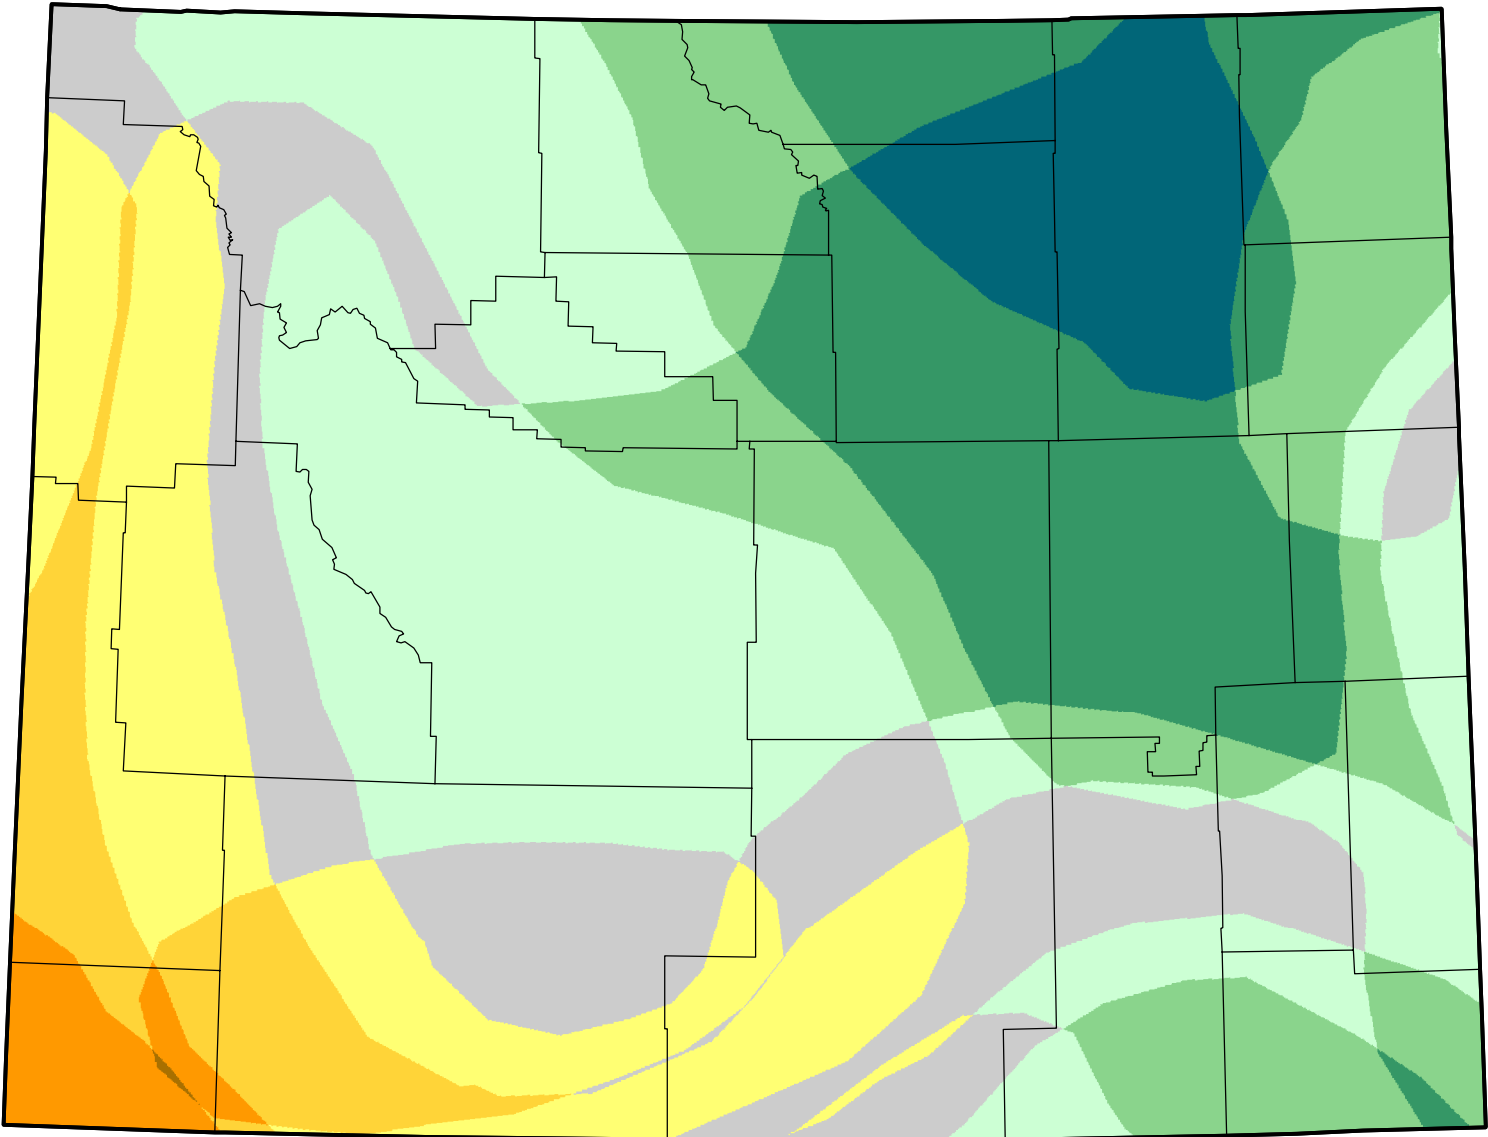

U.S. Drought Monitor Class Change - Wyoming

Start of Calendar Year

May 22, 2007
compared to
January 4, 2007

droughtmonitor.unl.edu

- 5 Class Degradation
- 4 Class Degradation
- 3 Class Degradation
- 2 Class Degradation
- 1 Class Degradation
- No Change
- 1 Class Improvement
- 2 Class Improvement
- 3 Class Improvement
- 4 Class Improvement
- 5 Class Improvement