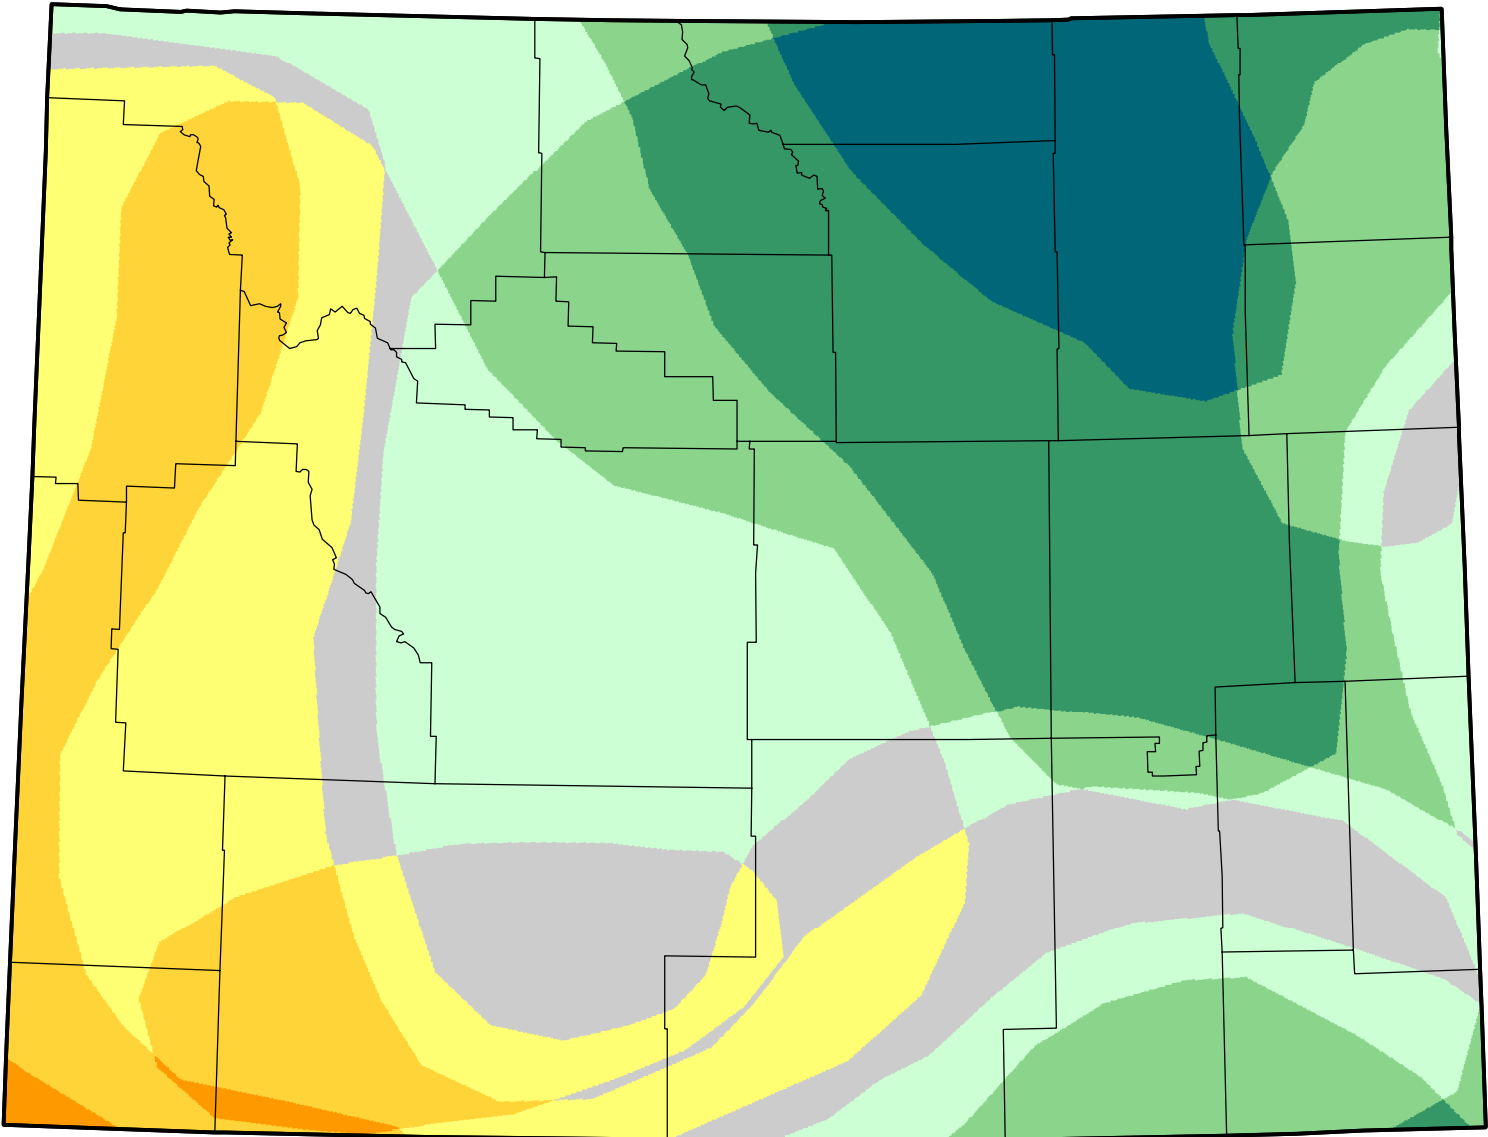

U.S. Drought Monitor Class Change - Wyoming

Start of Water Year

May 22, 2007
compared to
September 28, 2006

droughtmonitor.unl.edu

-  5 Class Degradation
-  4 Class Degradation
-  3 Class Degradation
-  2 Class Degradation
-  1 Class Degradation
-  No Change
-  1 Class Improvement
-  2 Class Improvement
-  3 Class Improvement
-  4 Class Improvement
-  5 Class Improvement