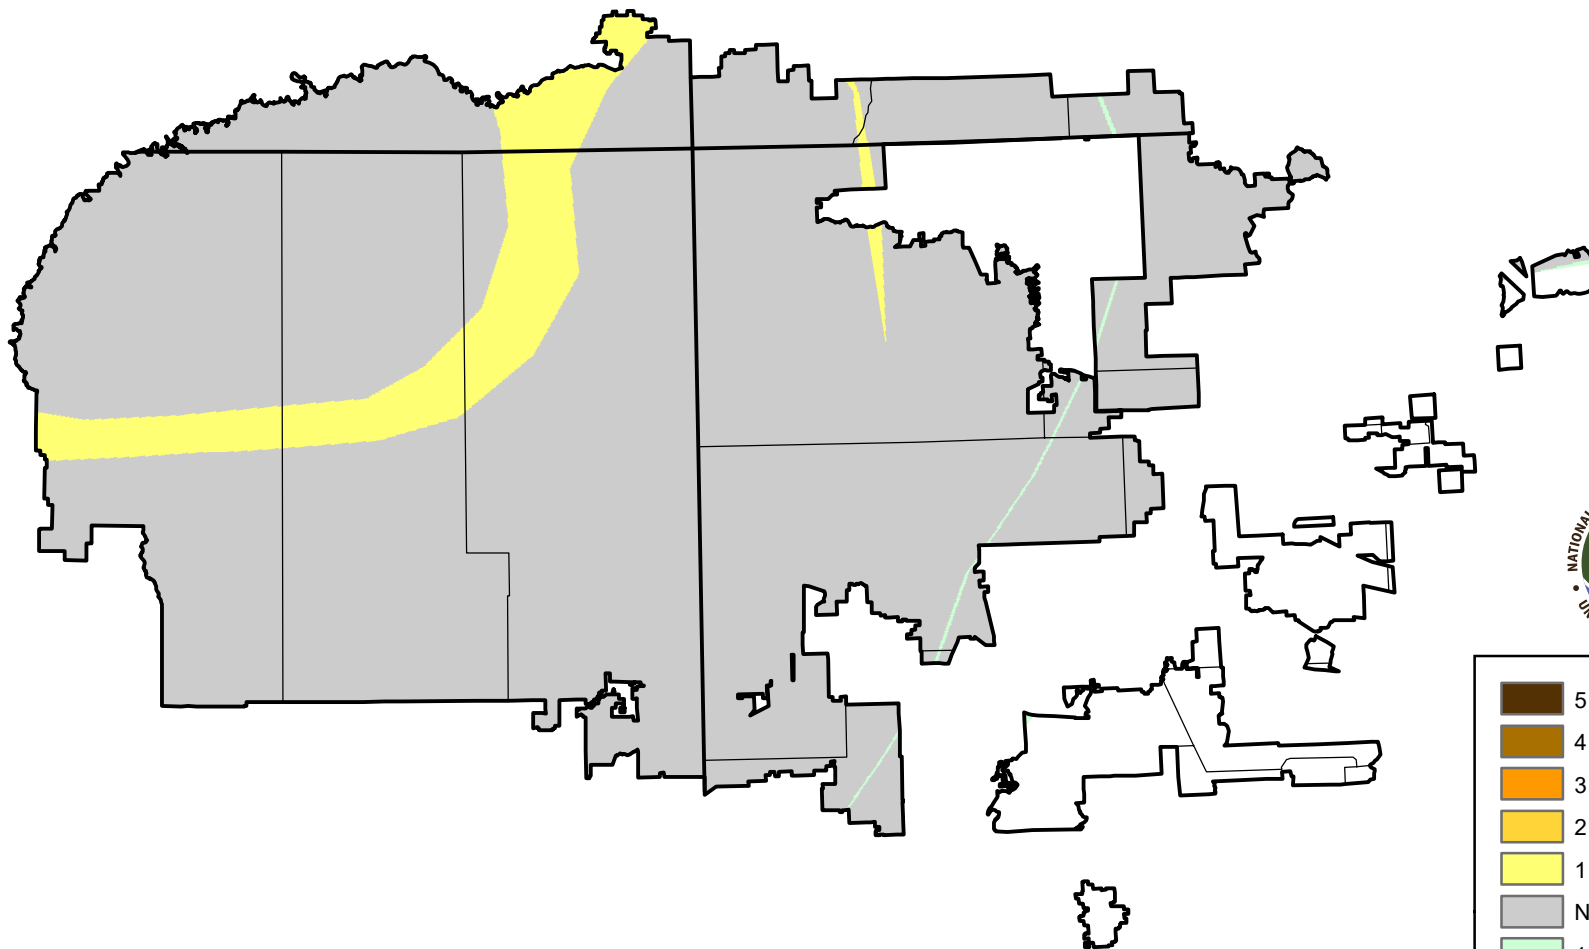

U.S. Drought Monitor Class Change - 4 Corners

8 Week

May 29, 2007
compared to
April 5, 2007

droughtmonitor.unl.edu

- 5 Class Degradation
- 4 Class Degradation
- 3 Class Degradation
- 2 Class Degradation
- 1 Class Degradation
- No Change
- 1 Class Improvement
- 2 Class Improvement
- 3 Class Improvement
- 4 Class Improvement
- 5 Class Improvement