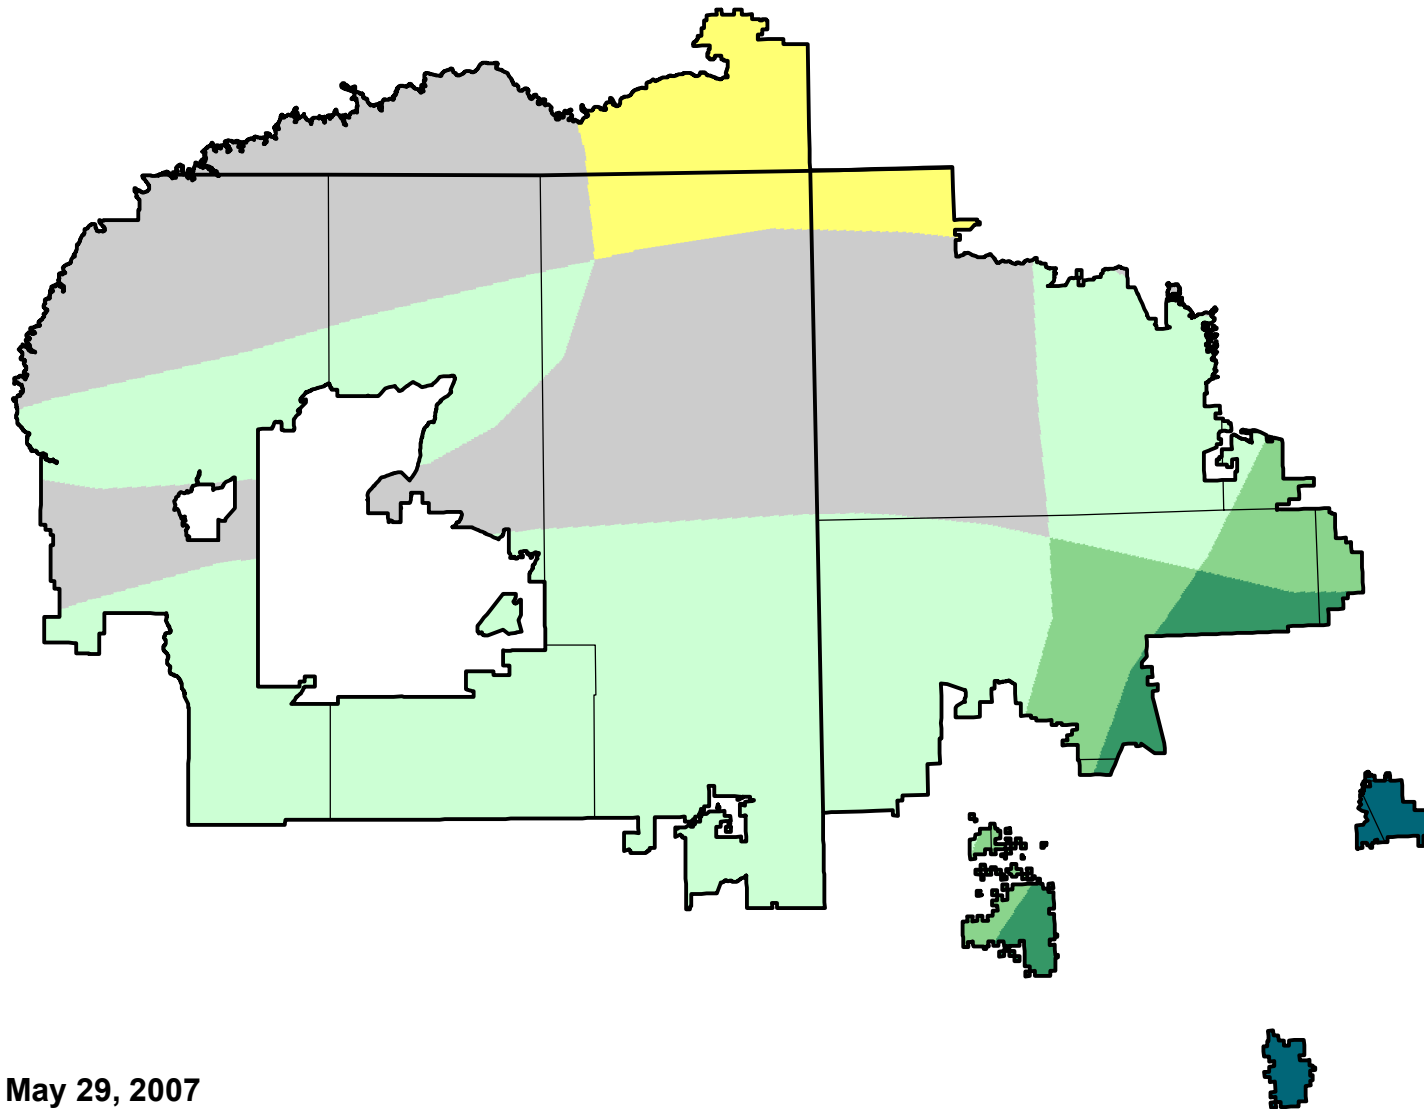

U.S. Drought Monitor Class Change - Navajo

52 Week

May 29, 2007
compared to
June 1, 2006

droughtmonitor.unl.edu

- | | |
|---|---------------------|
|  | 5 Class Degradation |
|  | 4 Class Degradation |
|  | 3 Class Degradation |
|  | 2 Class Degradation |
|  | 1 Class Degradation |
|  | No Change |
|  | 1 Class Improvement |
|  | 2 Class Improvement |
|  | 3 Class Improvement |
|  | 4 Class Improvement |
|  | 5 Class Improvement |