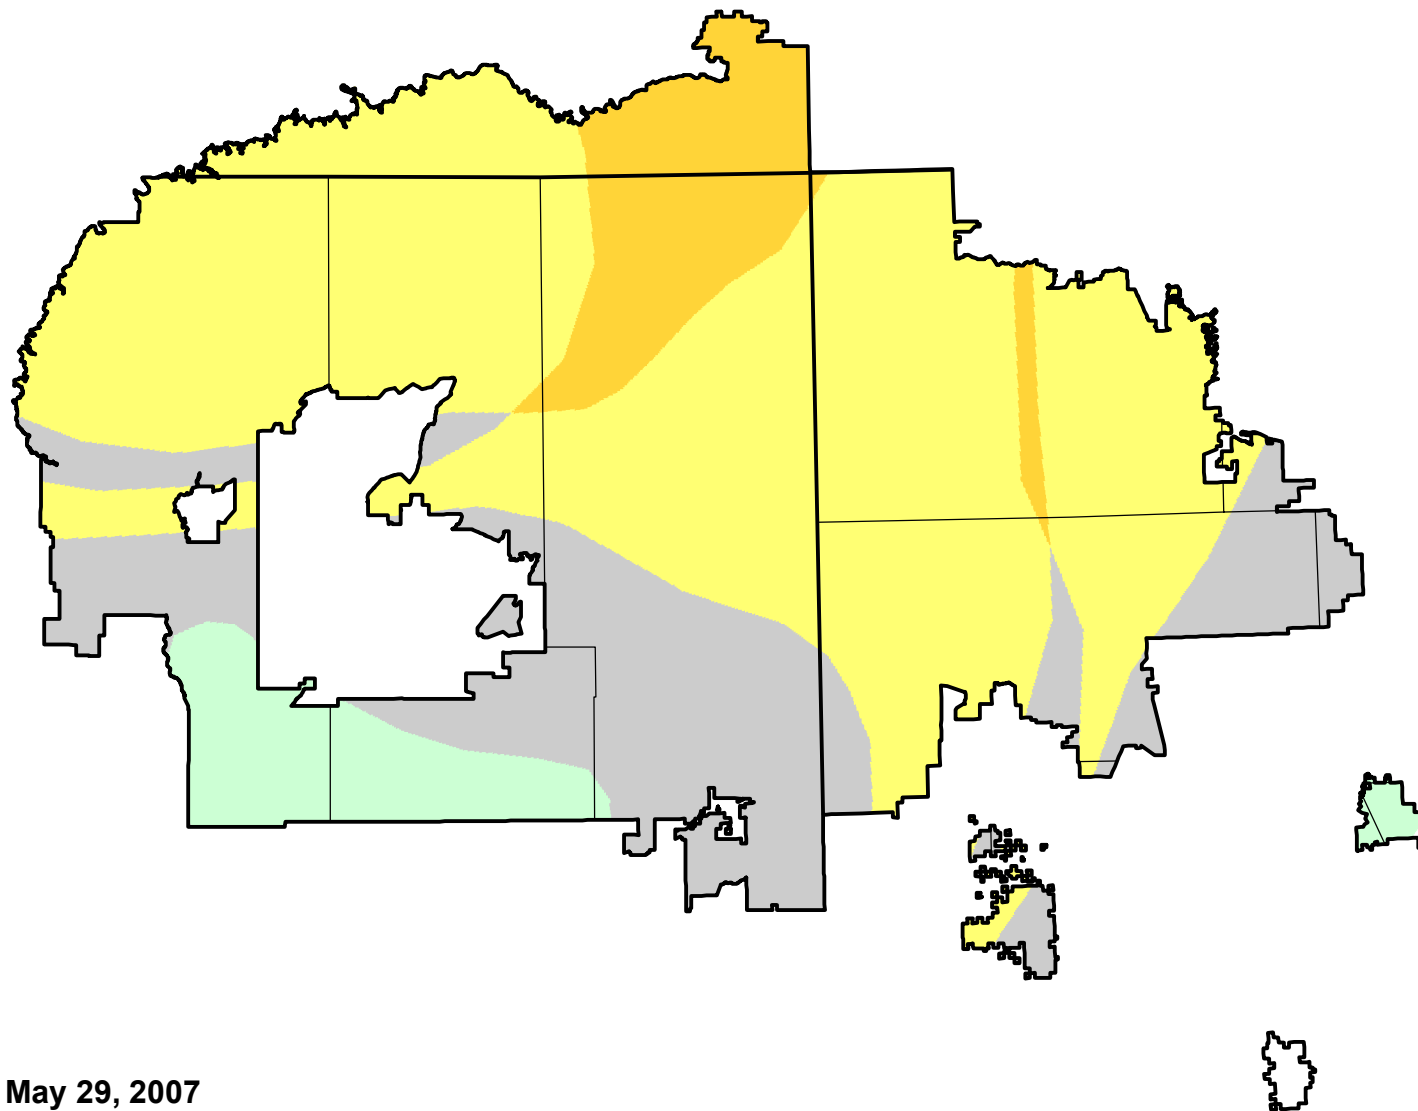

U.S. Drought Monitor Class Change - Navajo

Start of Calendar Year

May 29, 2007
compared to
January 4, 2007

droughtmonitor.unl.edu

- | | |
|---|---------------------|
|  | 5 Class Degradation |
|  | 4 Class Degradation |
|  | 3 Class Degradation |
|  | 2 Class Degradation |
|  | 1 Class Degradation |
|  | No Change |
|  | 1 Class Improvement |
|  | 2 Class Improvement |
|  | 3 Class Improvement |
|  | 4 Class Improvement |
|  | 5 Class Improvement |