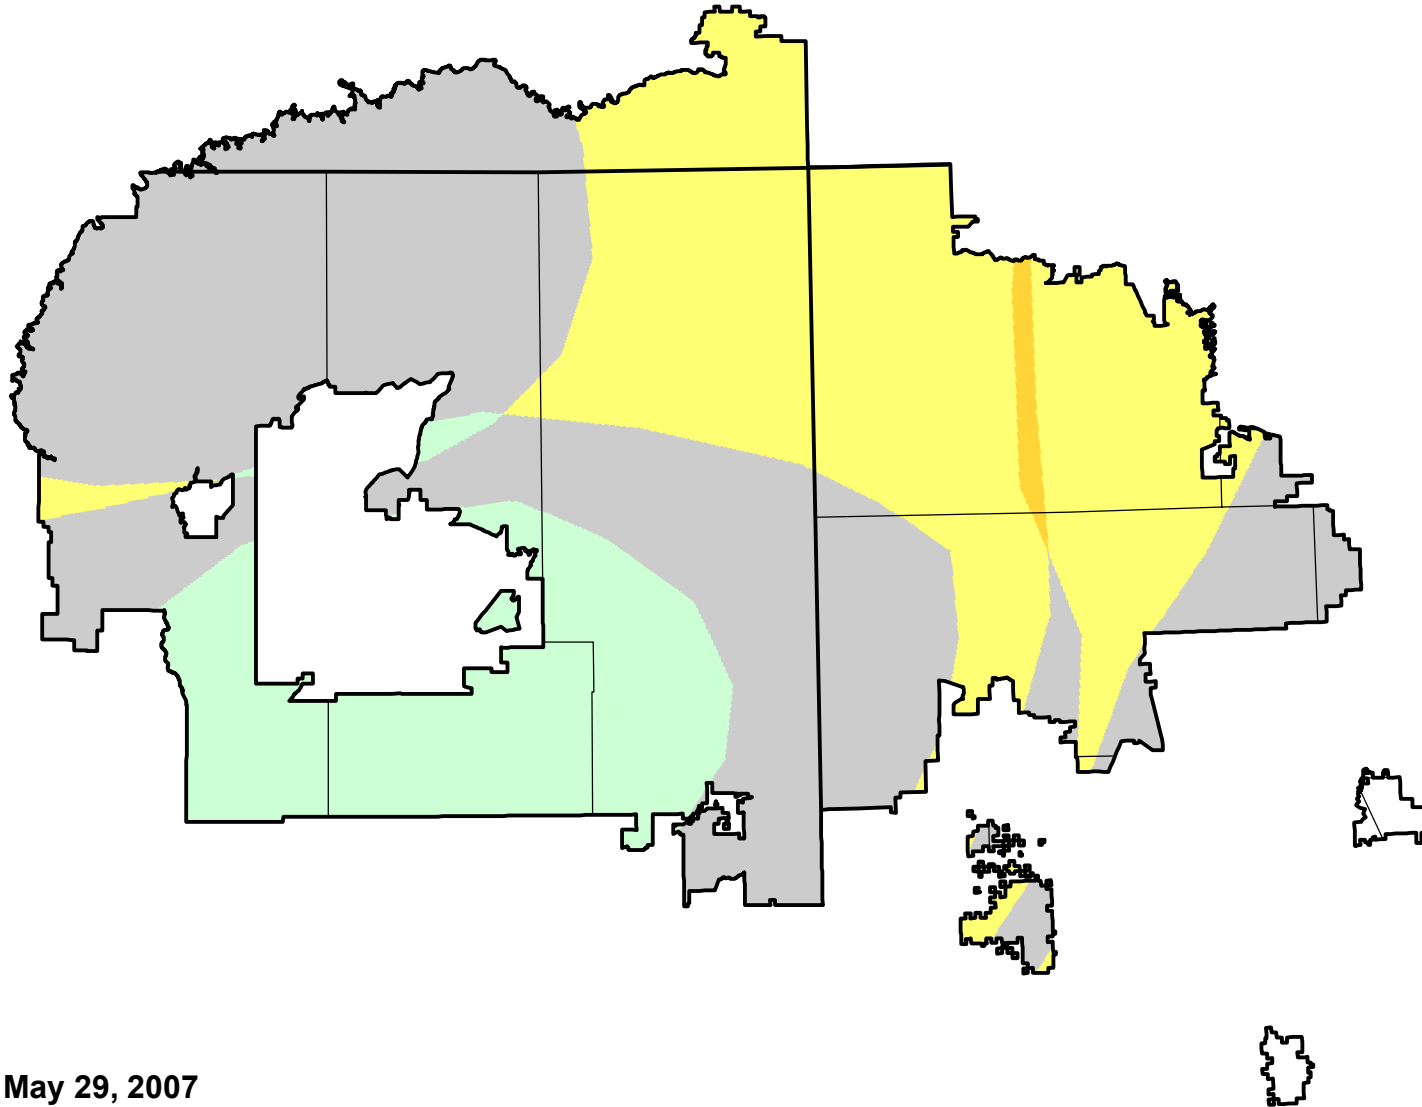

U.S. Drought Monitor Class Change - Navajo

Start of Water Year

May 29, 2007
compared to
September 28, 2006

droughtmonitor.unl.edu

-  5 Class Degradation
-  4 Class Degradation
-  3 Class Degradation
-  2 Class Degradation
-  1 Class Degradation
-  No Change
-  1 Class Improvement
-  2 Class Improvement
-  3 Class Improvement
-  4 Class Improvement
-  5 Class Improvement