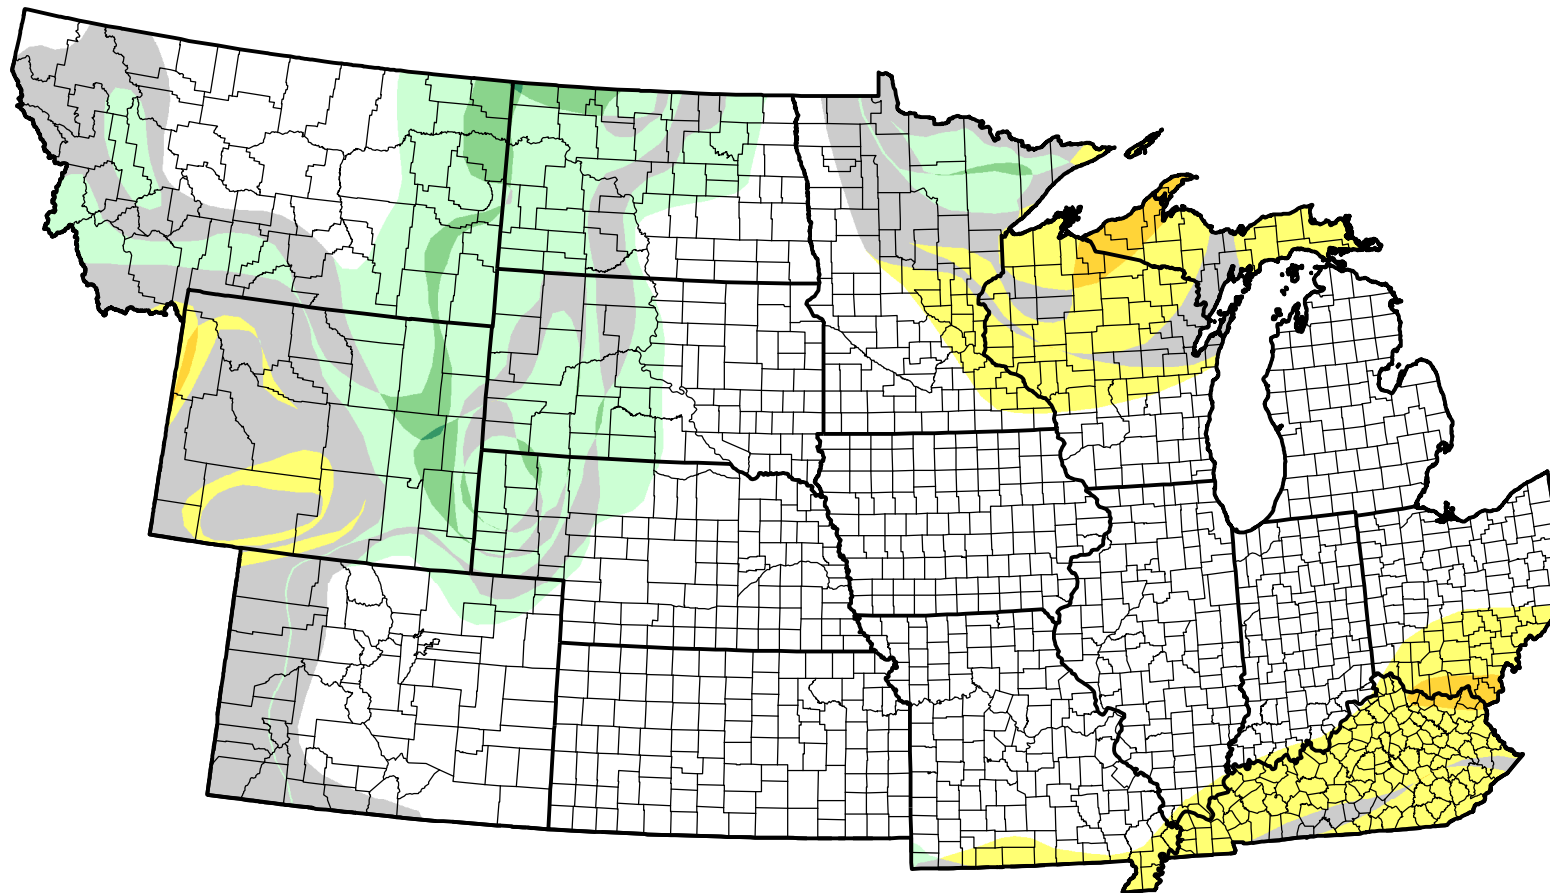

# U.S. Drought Monitor Class Change - NWS Central 4 Week

-  5 Class Degradation
-  4 Class Degradation
-  3 Class Degradation
-  2 Class Degradation
-  1 Class Degradation
-  No Change
-  1 Class Improvement
-  2 Class Improvement
-  3 Class Improvement
-  4 Class Improvement
-  5 Class Improvement

**May 29, 2007  
compared to  
May 3, 2007**

[droughtmonitor.unl.edu](http://droughtmonitor.unl.edu)