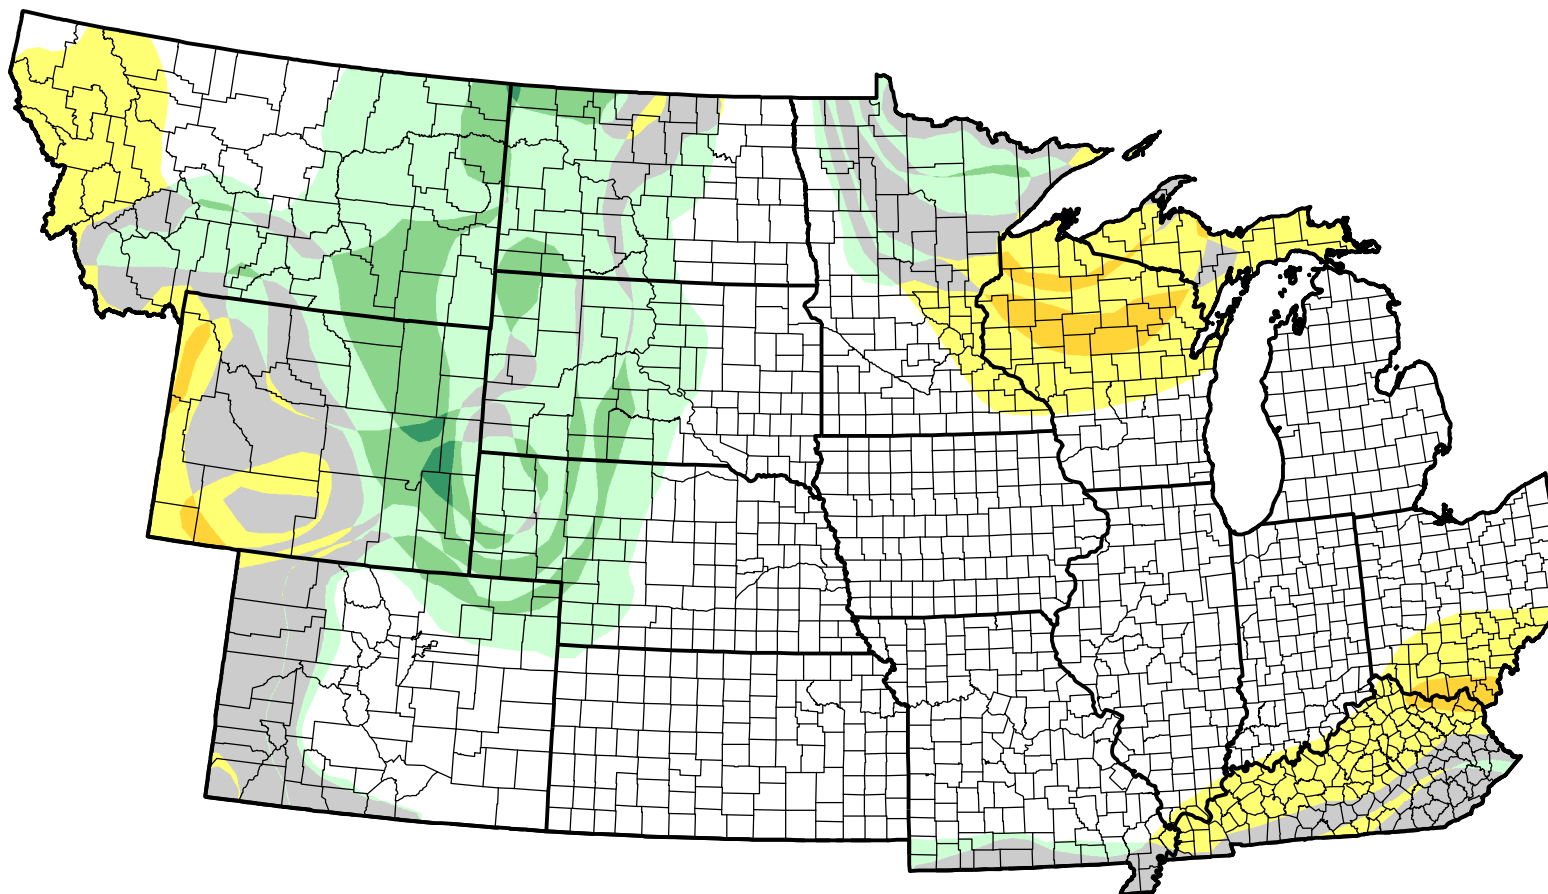

U.S. Drought Monitor Class Change - NWS Central 8 Week

May 29, 2007
compared to
April 5, 2007

droughtmonitor.unl.edu

-  5 Class Degradation
-  4 Class Degradation
-  3 Class Degradation
-  2 Class Degradation
-  1 Class Degradation
-  No Change
-  1 Class Improvement
-  2 Class Improvement
-  3 Class Improvement
-  4 Class Improvement
-  5 Class Improvement