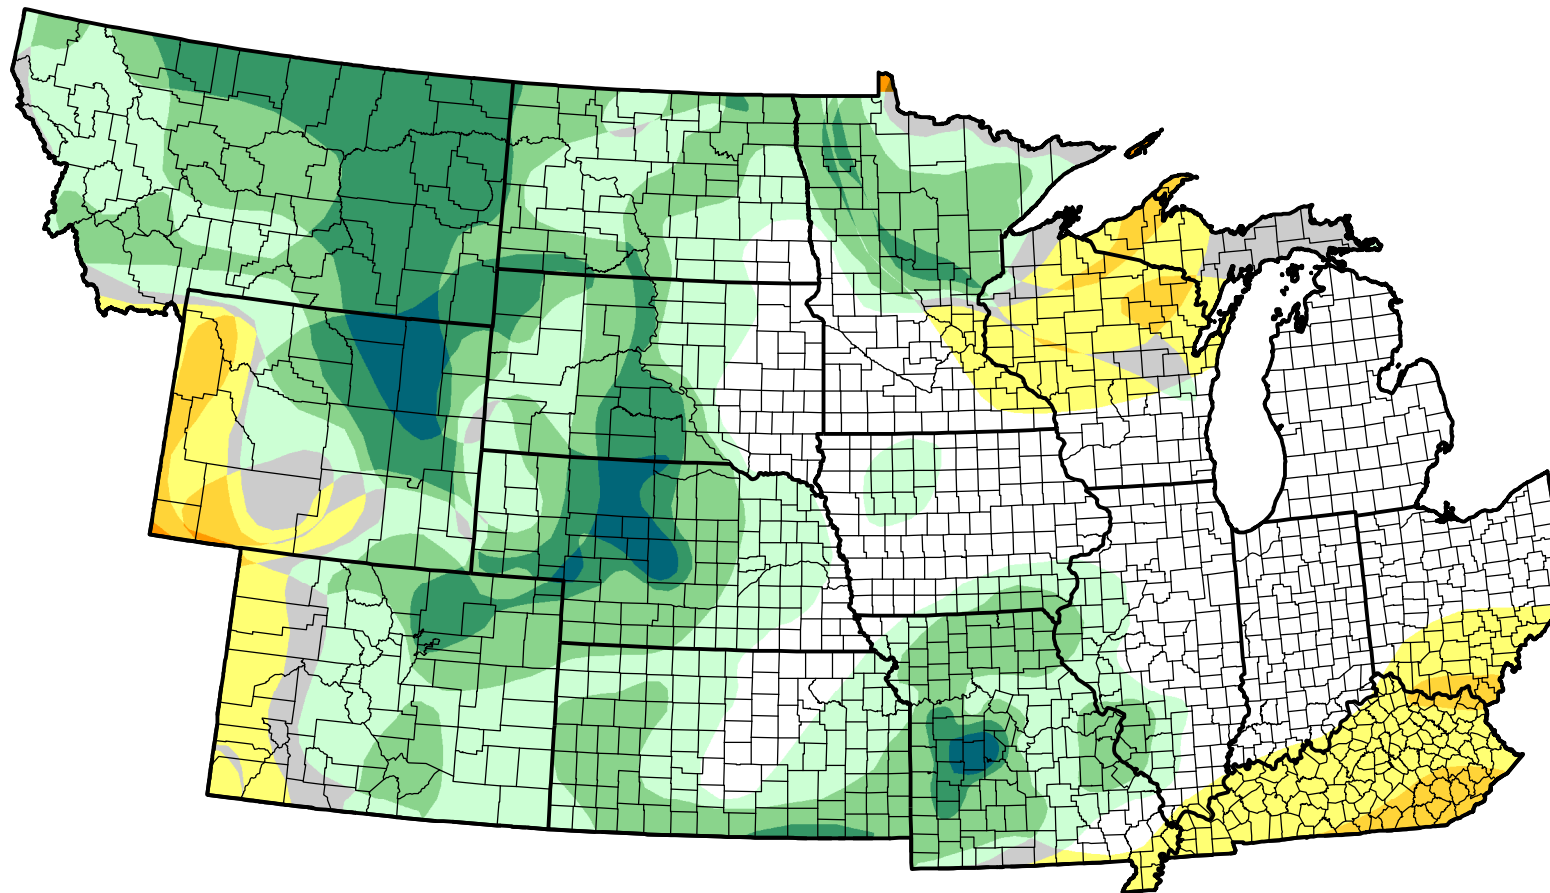

U.S. Drought Monitor Class Change - NWS Central Start of Water Year

-  5 Class Degradation
-  4 Class Degradation
-  3 Class Degradation
-  2 Class Degradation
-  1 Class Degradation
-  No Change
-  1 Class Improvement
-  2 Class Improvement
-  3 Class Improvement
-  4 Class Improvement
-  5 Class Improvement

May 29, 2007
compared to
September 28, 2006

droughtmonitor.unl.edu