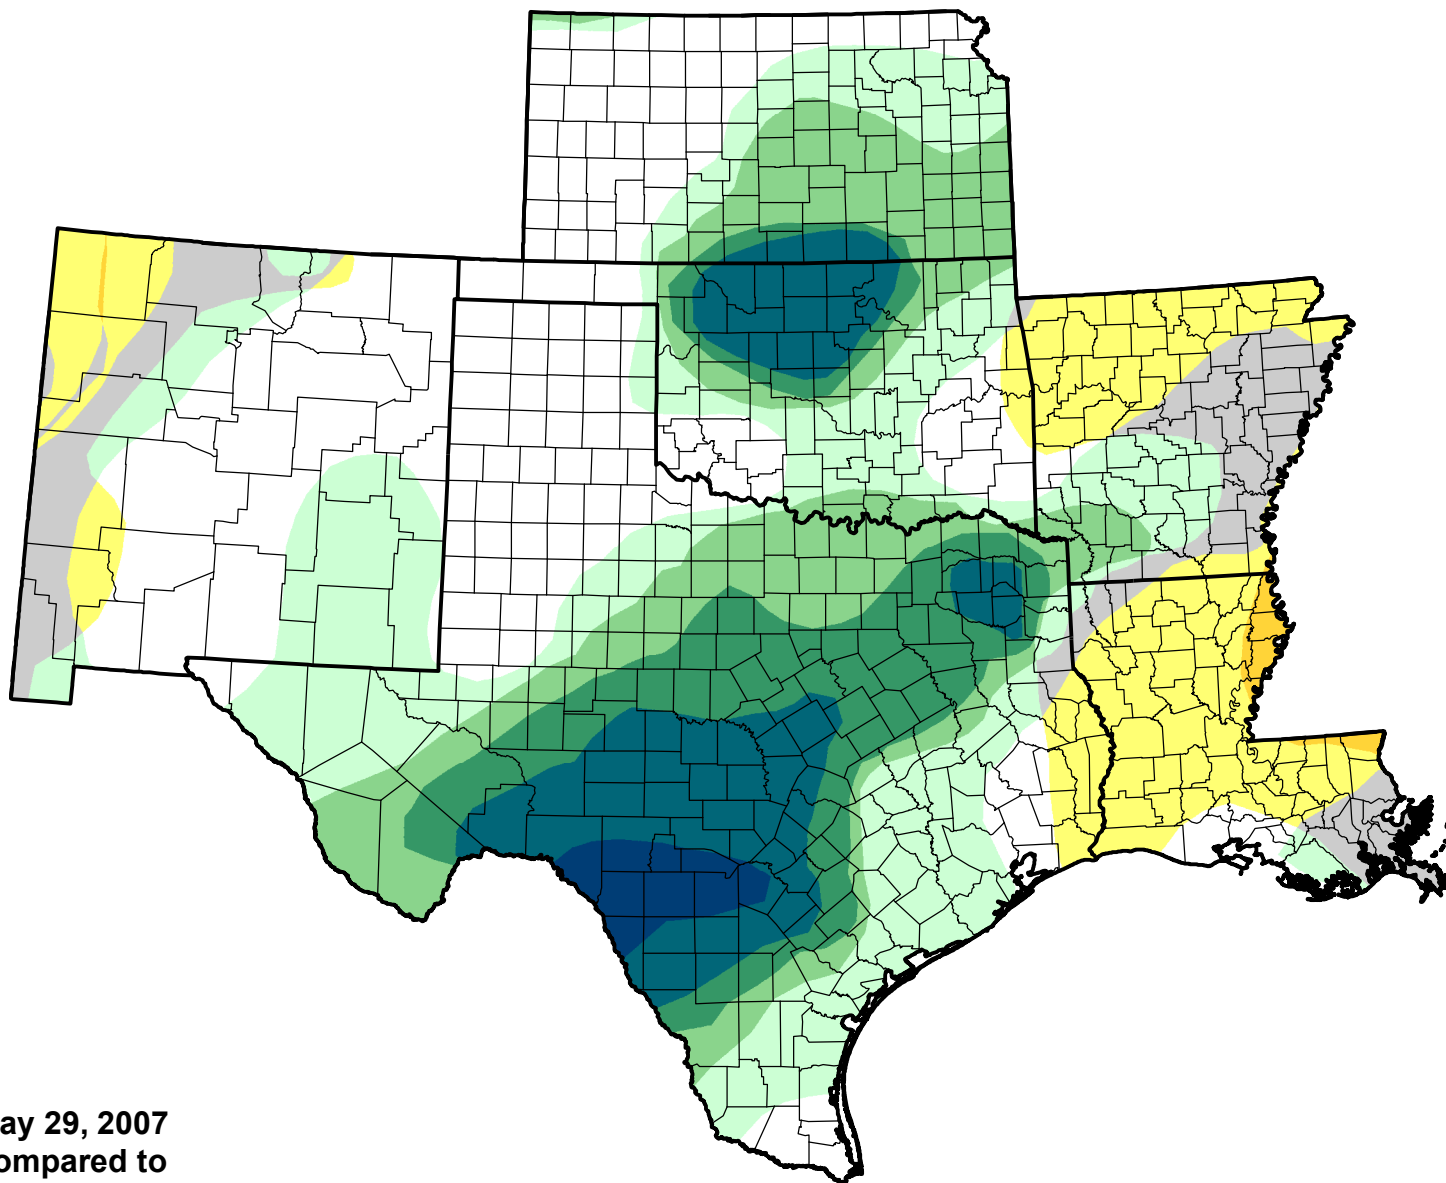

# U.S. Drought Monitor Class Change - SCIPP

Start of Calendar Year

May 29, 2007  
compared to  
January 4, 2007

[droughtmonitor.unl.edu](http://droughtmonitor.unl.edu)

- 5 Class Degradation
- 4 Class Degradation
- 3 Class Degradation
- 2 Class Degradation
- 1 Class Degradation
- No Change
- 1 Class Improvement
- 2 Class Improvement
- 3 Class Improvement
- 4 Class Improvement
- 5 Class Improvement