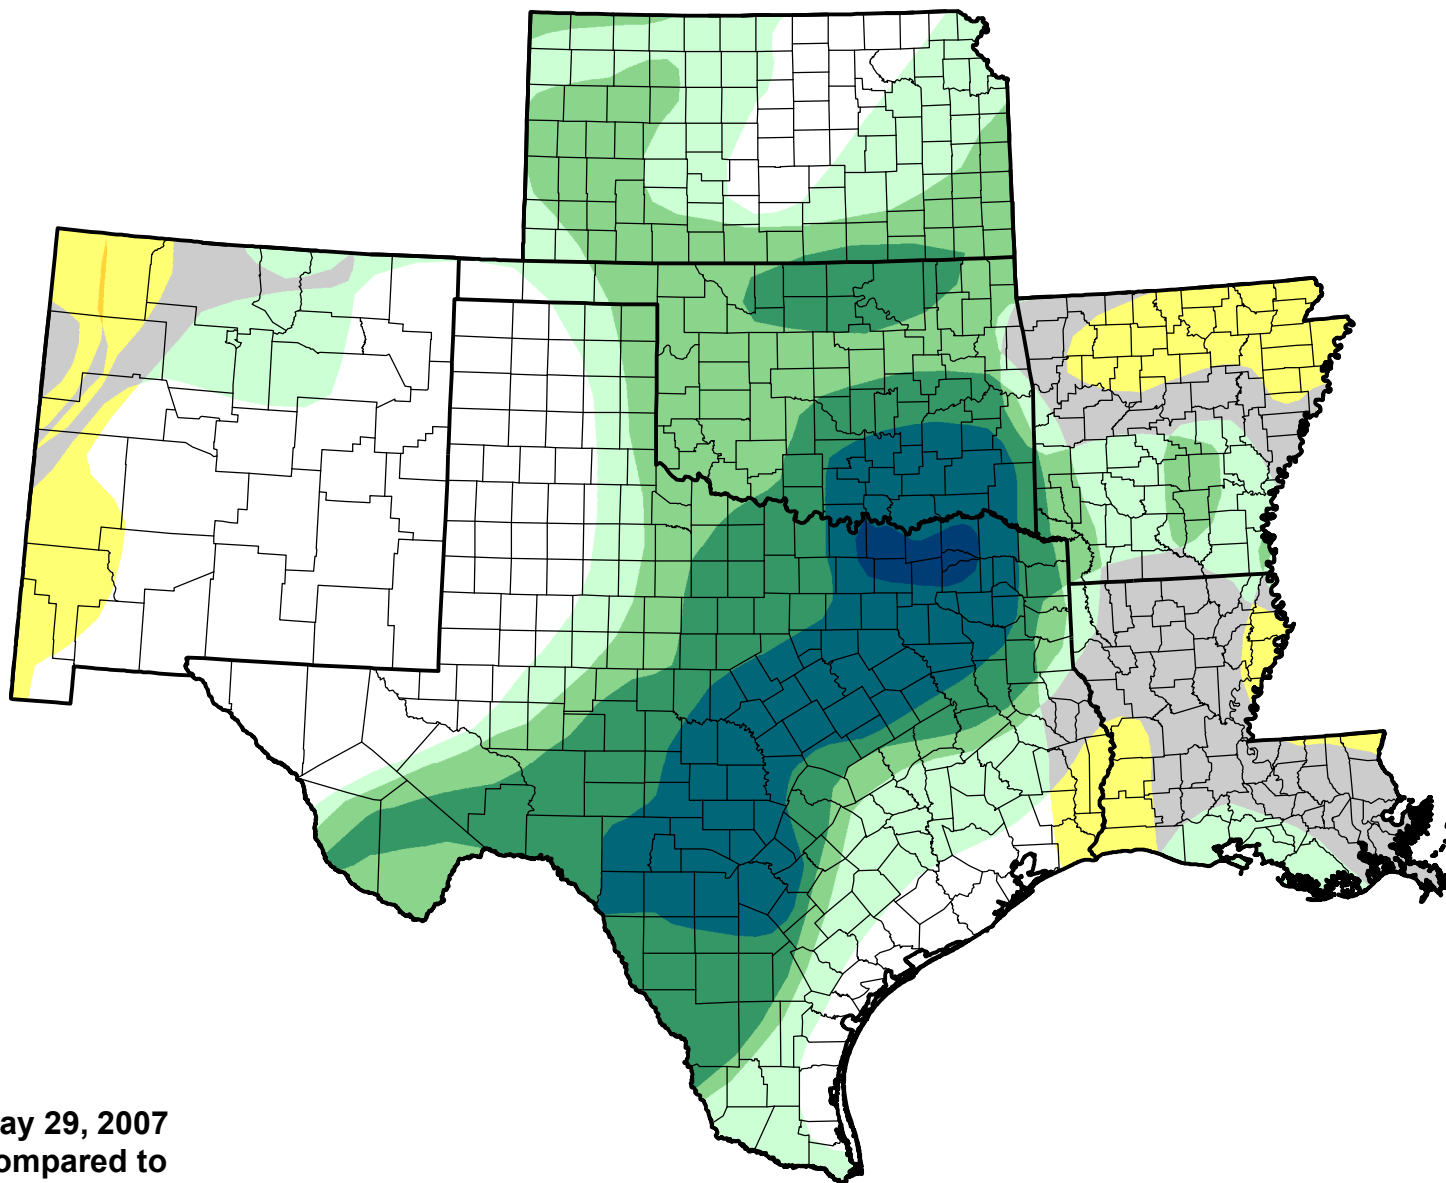

U.S. Drought Monitor Class Change - SCIPP

Start of Water Year

May 29, 2007
compared to
September 28, 2006

droughtmonitor.unl.edu

- 5 Class Degradation
- 4 Class Degradation
- 3 Class Degradation
- 2 Class Degradation
- 1 Class Degradation
- No Change
- 1 Class Improvement
- 2 Class Improvement
- 3 Class Improvement
- 4 Class Improvement
- 5 Class Improvement