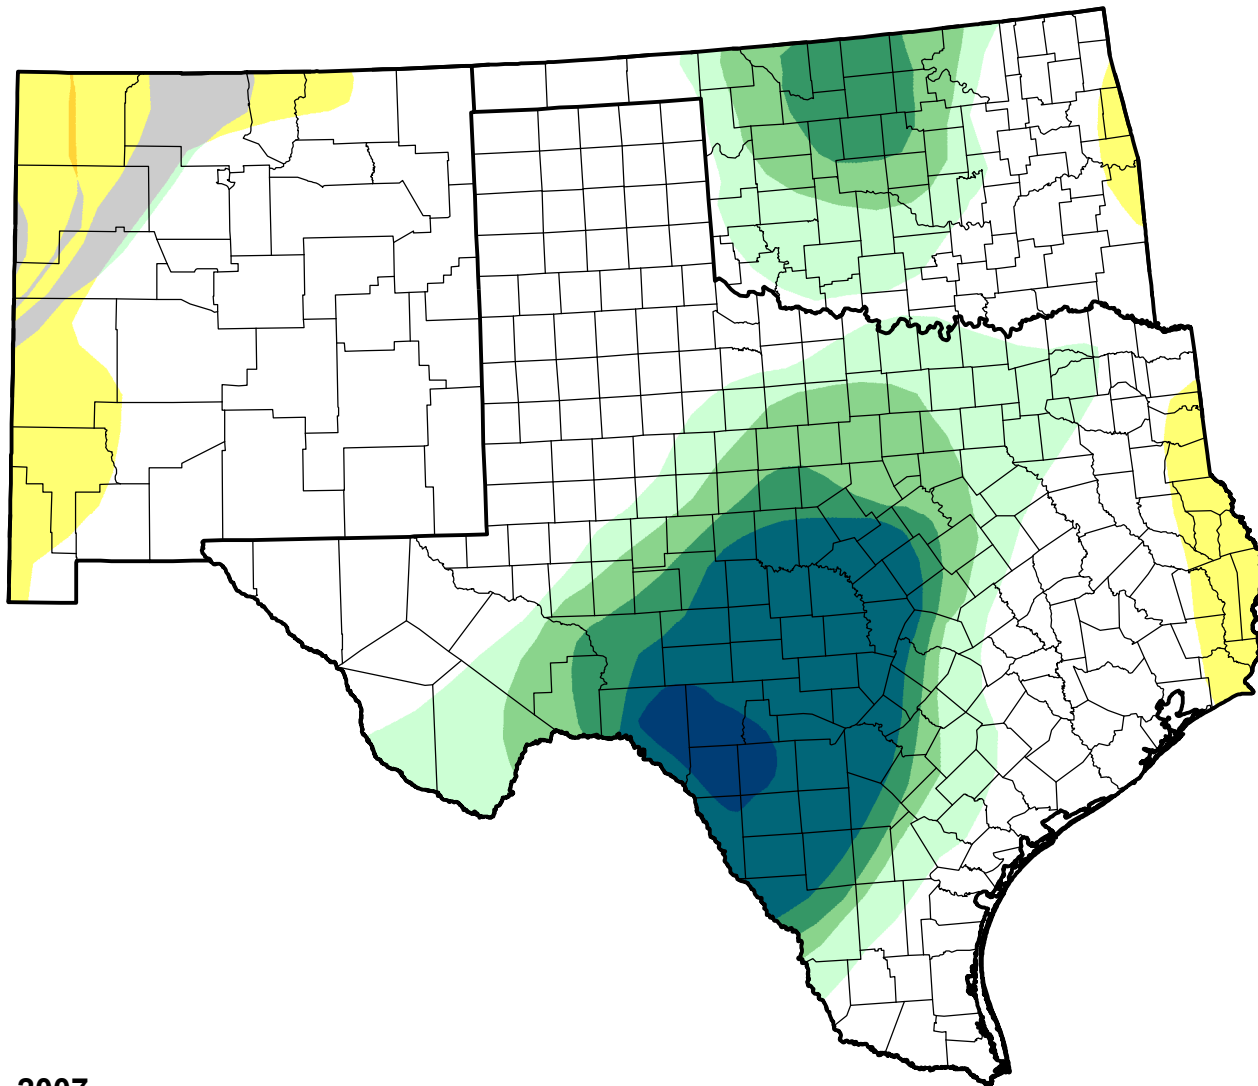

# U.S. Drought Monitor Class Change - Southern Plains RDEWS

13 Week

May 29, 2007  
compared to  
March 1, 2007

[droughtmonitor.unl.edu](http://droughtmonitor.unl.edu)

-  5 Class Degradation
-  4 Class Degradation
-  3 Class Degradation
-  2 Class Degradation
-  1 Class Degradation
-  No Change
-  1 Class Improvement
-  2 Class Improvement
-  3 Class Improvement
-  4 Class Improvement
-  5 Class Improvement