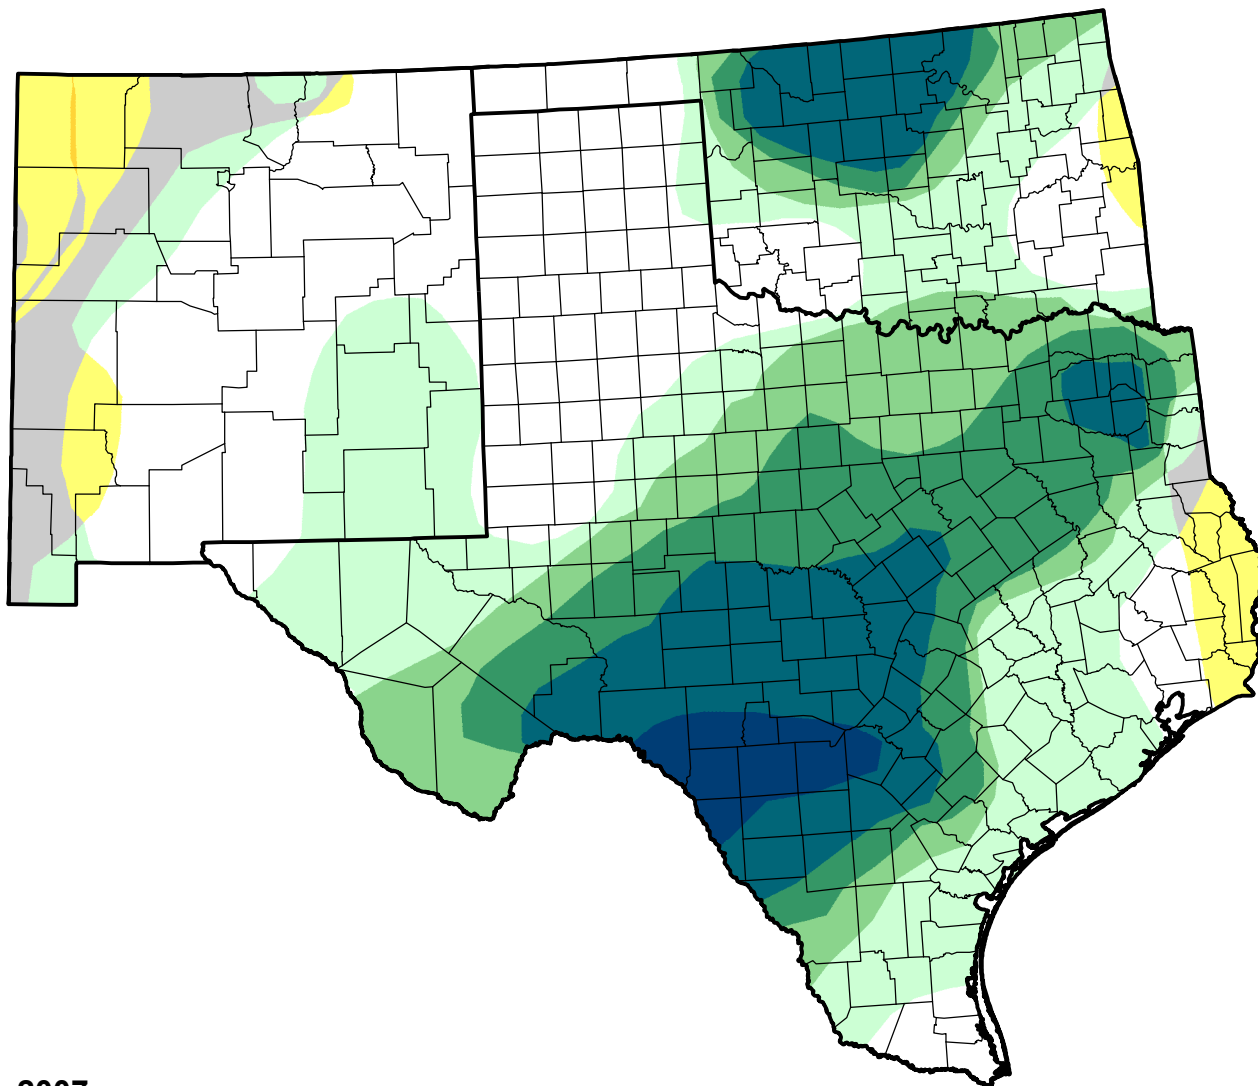

U.S. Drought Monitor Class Change - Southern Plains RDEWS

Start of Calendar Year

May 29, 2007
compared to
January 4, 2007

droughtmonitor.unl.edu

-  5 Class Degradation
-  4 Class Degradation
-  3 Class Degradation
-  2 Class Degradation
-  1 Class Degradation
-  No Change
-  1 Class Improvement
-  2 Class Improvement
-  3 Class Improvement
-  4 Class Improvement
-  5 Class Improvement