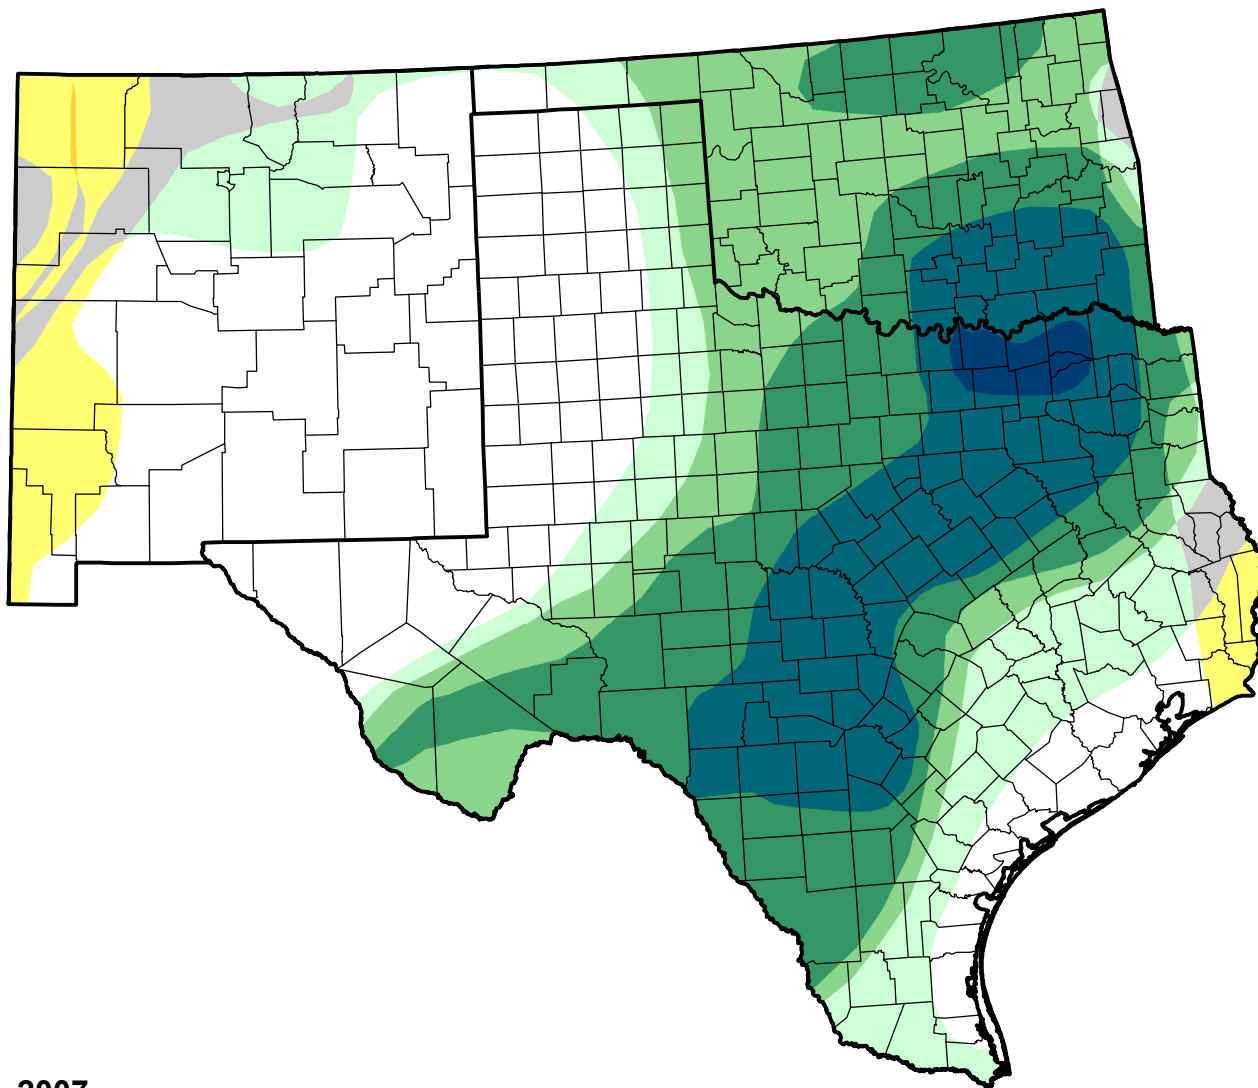

U.S. Drought Monitor Class Change - Southern Plains RDEWS

Start of Water Year

May 29, 2007
compared to
September 28, 2006

droughtmonitor.unl.edu

-  5 Class Degradation
-  4 Class Degradation
-  3 Class Degradation
-  2 Class Degradation
-  1 Class Degradation
-  No Change
-  1 Class Improvement
-  2 Class Improvement
-  3 Class Improvement
-  4 Class Improvement
-  5 Class Improvement