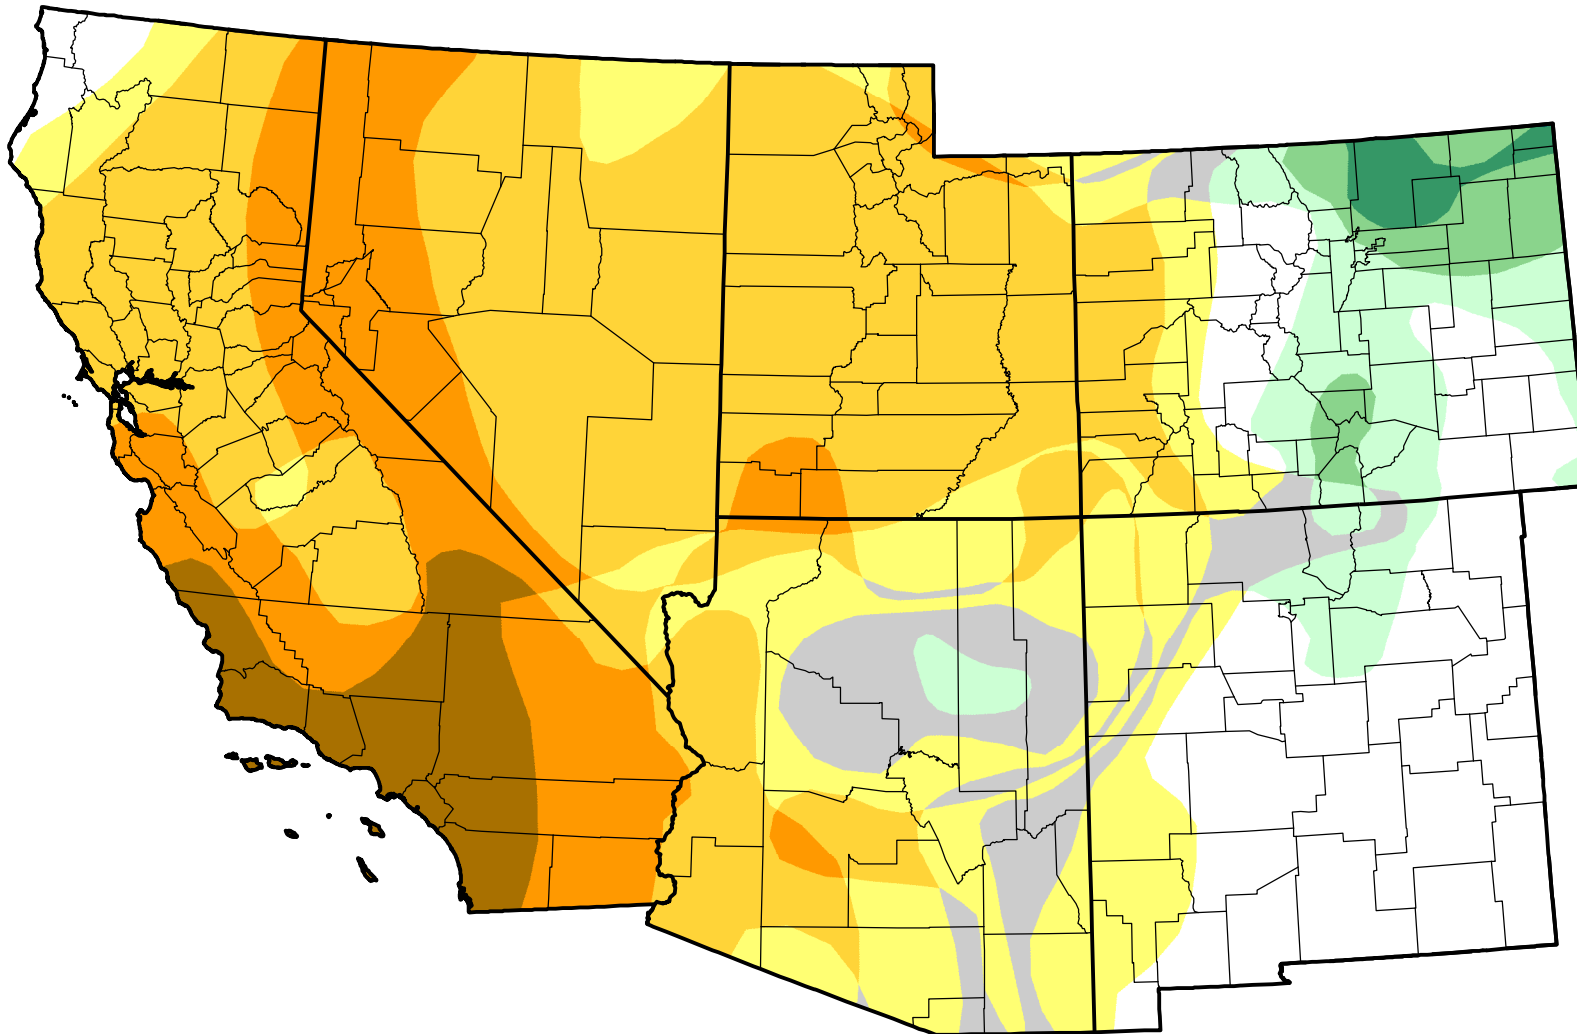

U.S. Drought Monitor Class Change - Southwest

26 Week

May 29, 2007
compared to
November 30, 2006

droughtmonitor.unl.edu

-  5 Class Degradation
-  4 Class Degradation
-  3 Class Degradation
-  2 Class Degradation
-  1 Class Degradation
-  No Change
-  1 Class Improvement
-  2 Class Improvement
-  3 Class Improvement
-  4 Class Improvement
-  5 Class Improvement