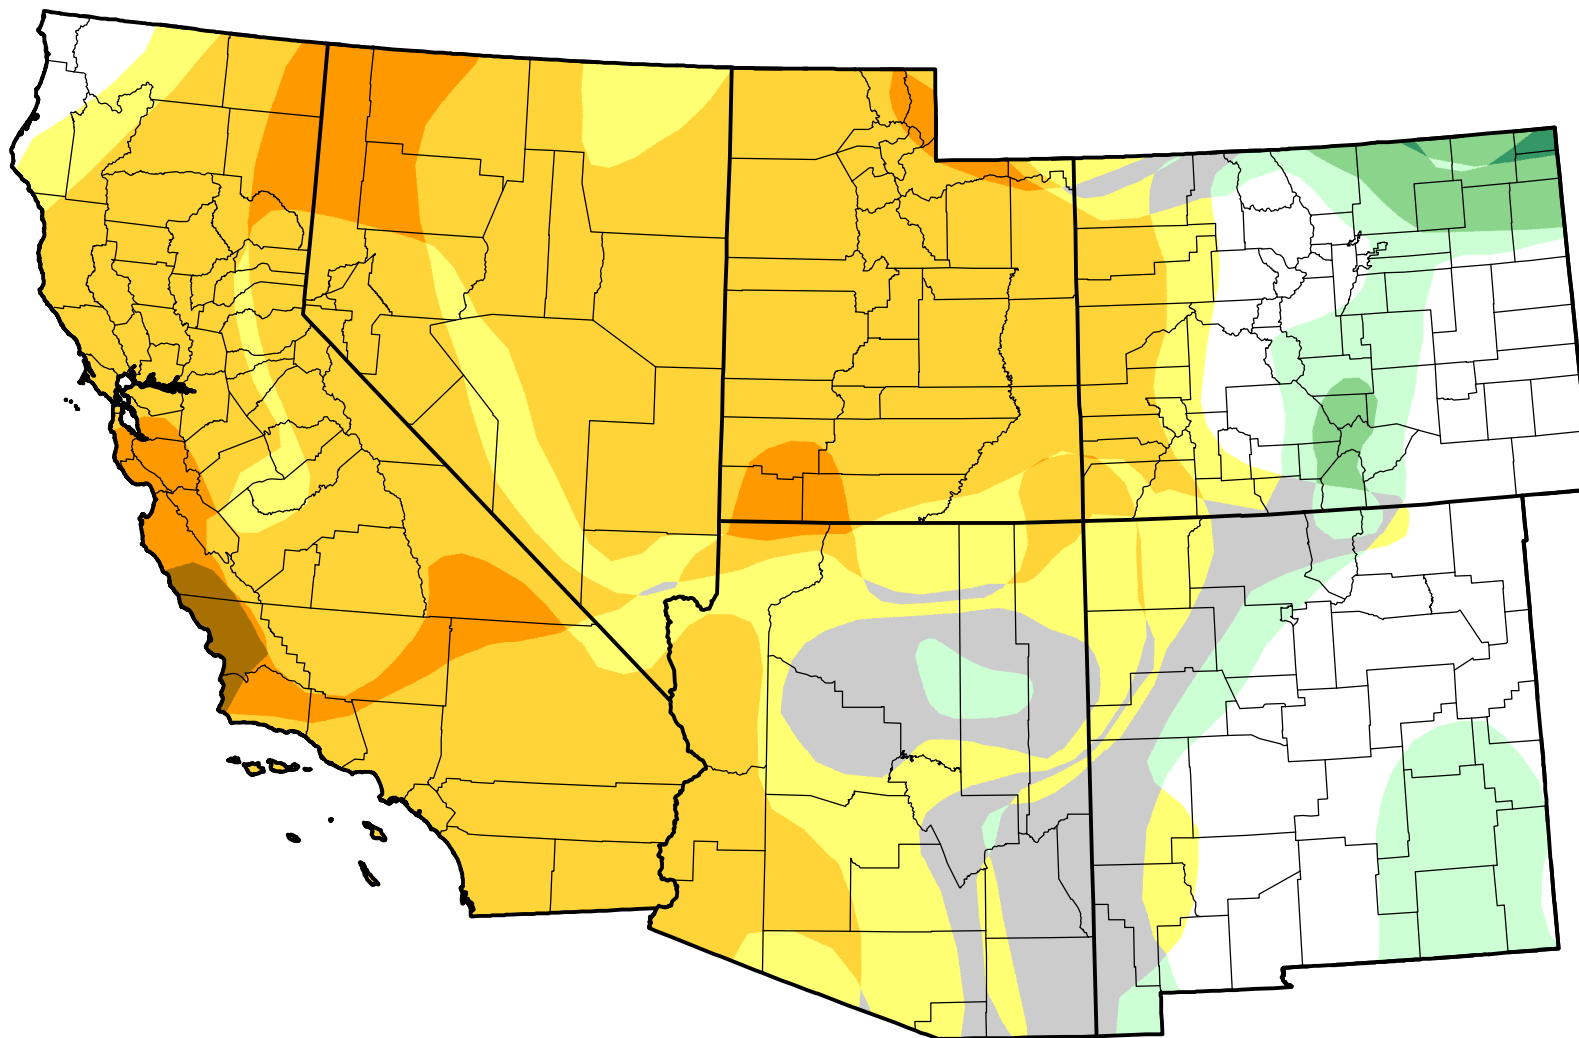

# U.S. Drought Monitor Class Change - Southwest

Start of Calendar Year

May 29, 2007  
compared to  
January 4, 2007

[droughtmonitor.unl.edu](http://droughtmonitor.unl.edu)

- 5 Class Degradation
- 4 Class Degradation
- 3 Class Degradation
- 2 Class Degradation
- 1 Class Degradation
- No Change
- 1 Class Improvement
- 2 Class Improvement
- 3 Class Improvement
- 4 Class Improvement
- 5 Class Improvement