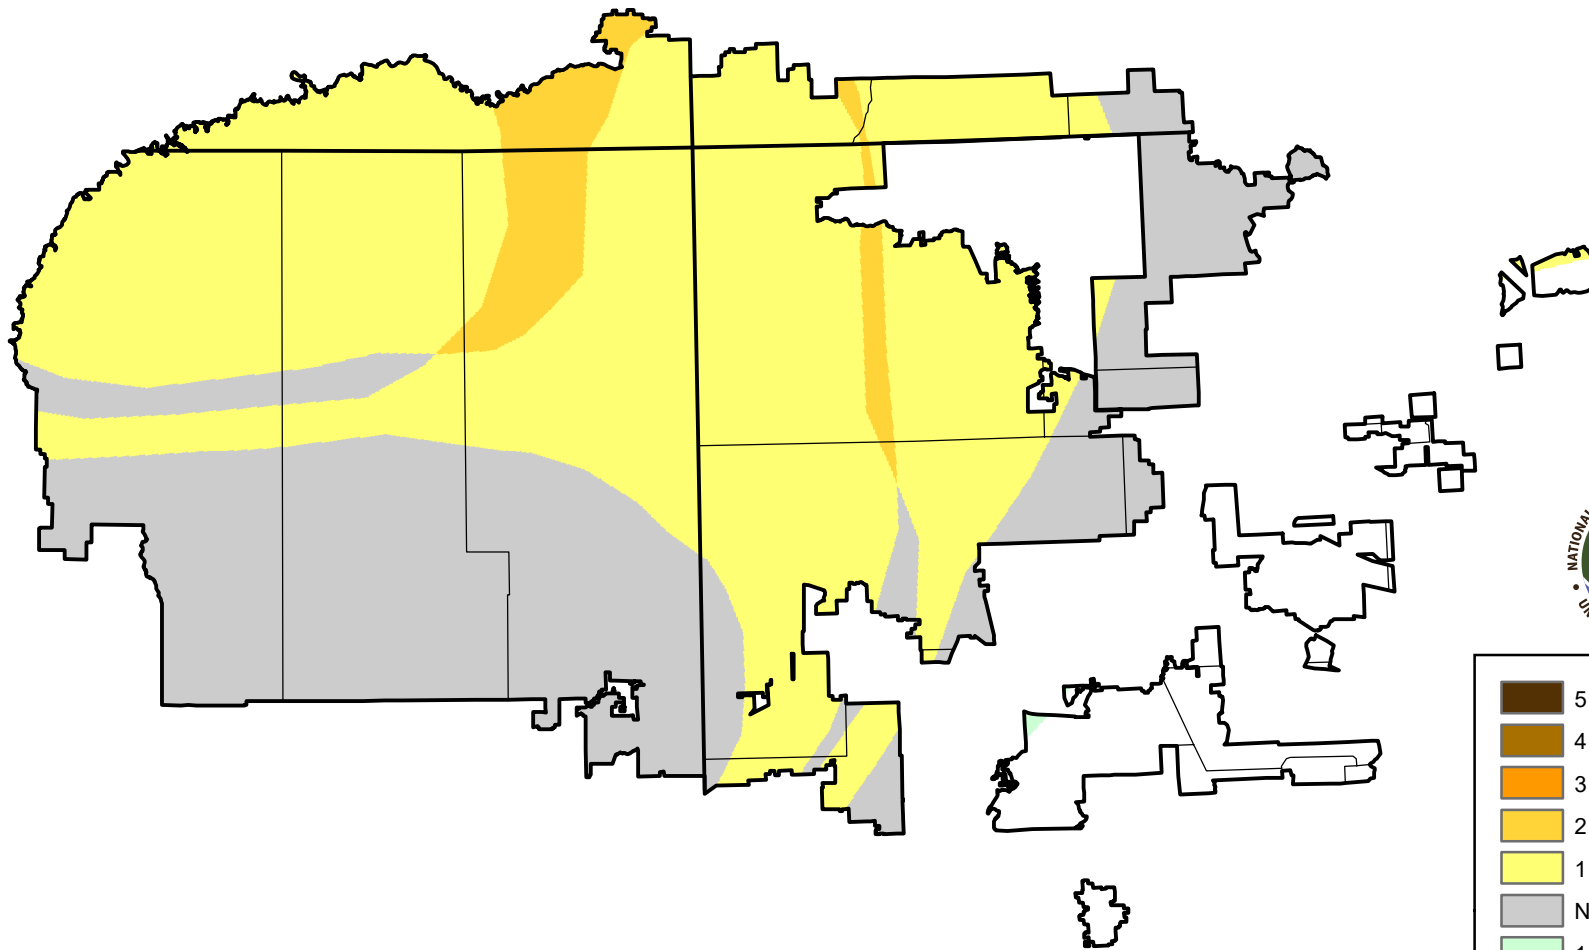

U.S. Drought Monitor Class Change - 4 Corners

13 Week

June 5, 2007
compared to
March 8, 2007

droughtmonitor.unl.edu

-  5 Class Degradation
-  4 Class Degradation
-  3 Class Degradation
-  2 Class Degradation
-  1 Class Degradation
-  No Change
-  1 Class Improvement
-  2 Class Improvement
-  3 Class Improvement
-  4 Class Improvement
-  5 Class Improvement