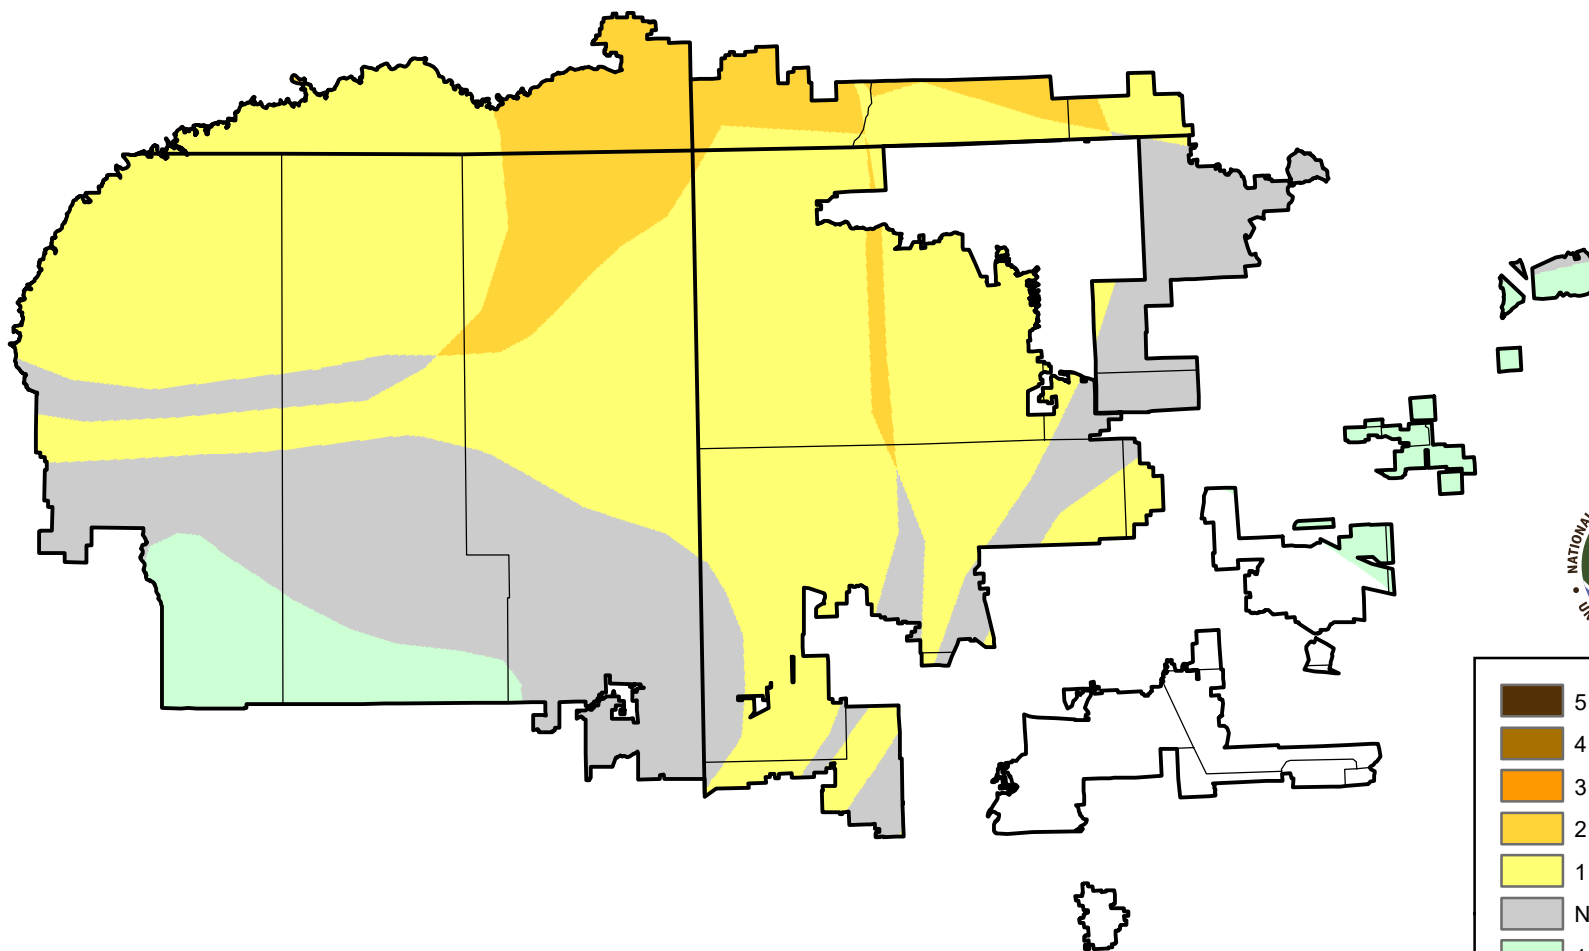

U.S. Drought Monitor Class Change - 4 Corners

26 Week

June 5, 2007
compared to
December 7, 2006

droughtmonitor.unl.edu

-  5 Class Degradation
-  4 Class Degradation
-  3 Class Degradation
-  2 Class Degradation
-  1 Class Degradation
-  No Change
-  1 Class Improvement
-  2 Class Improvement
-  3 Class Improvement
-  4 Class Improvement
-  5 Class Improvement