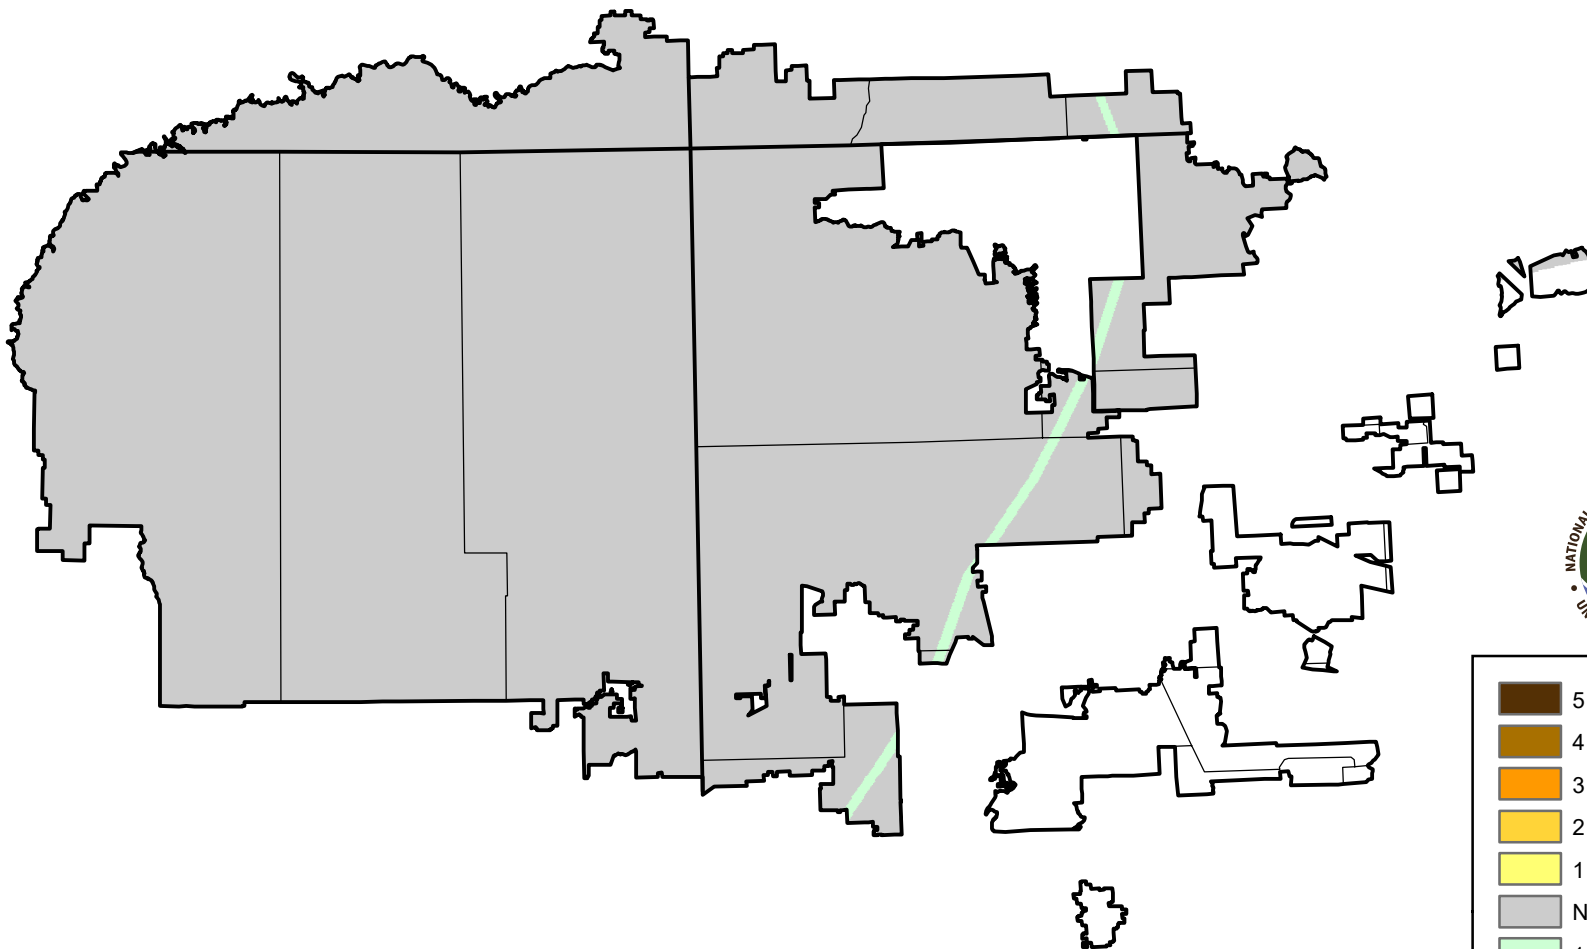

U.S. Drought Monitor Class Change - 4 Corners

4 Week

June 5, 2007
compared to
May 10, 2007

droughtmonitor.unl.edu

- | | |
|---|---------------------|
|  | 5 Class Degradation |
|  | 4 Class Degradation |
|  | 3 Class Degradation |
|  | 2 Class Degradation |
|  | 1 Class Degradation |
|  | No Change |
|  | 1 Class Improvement |
|  | 2 Class Improvement |
|  | 3 Class Improvement |
|  | 4 Class Improvement |
|  | 5 Class Improvement |