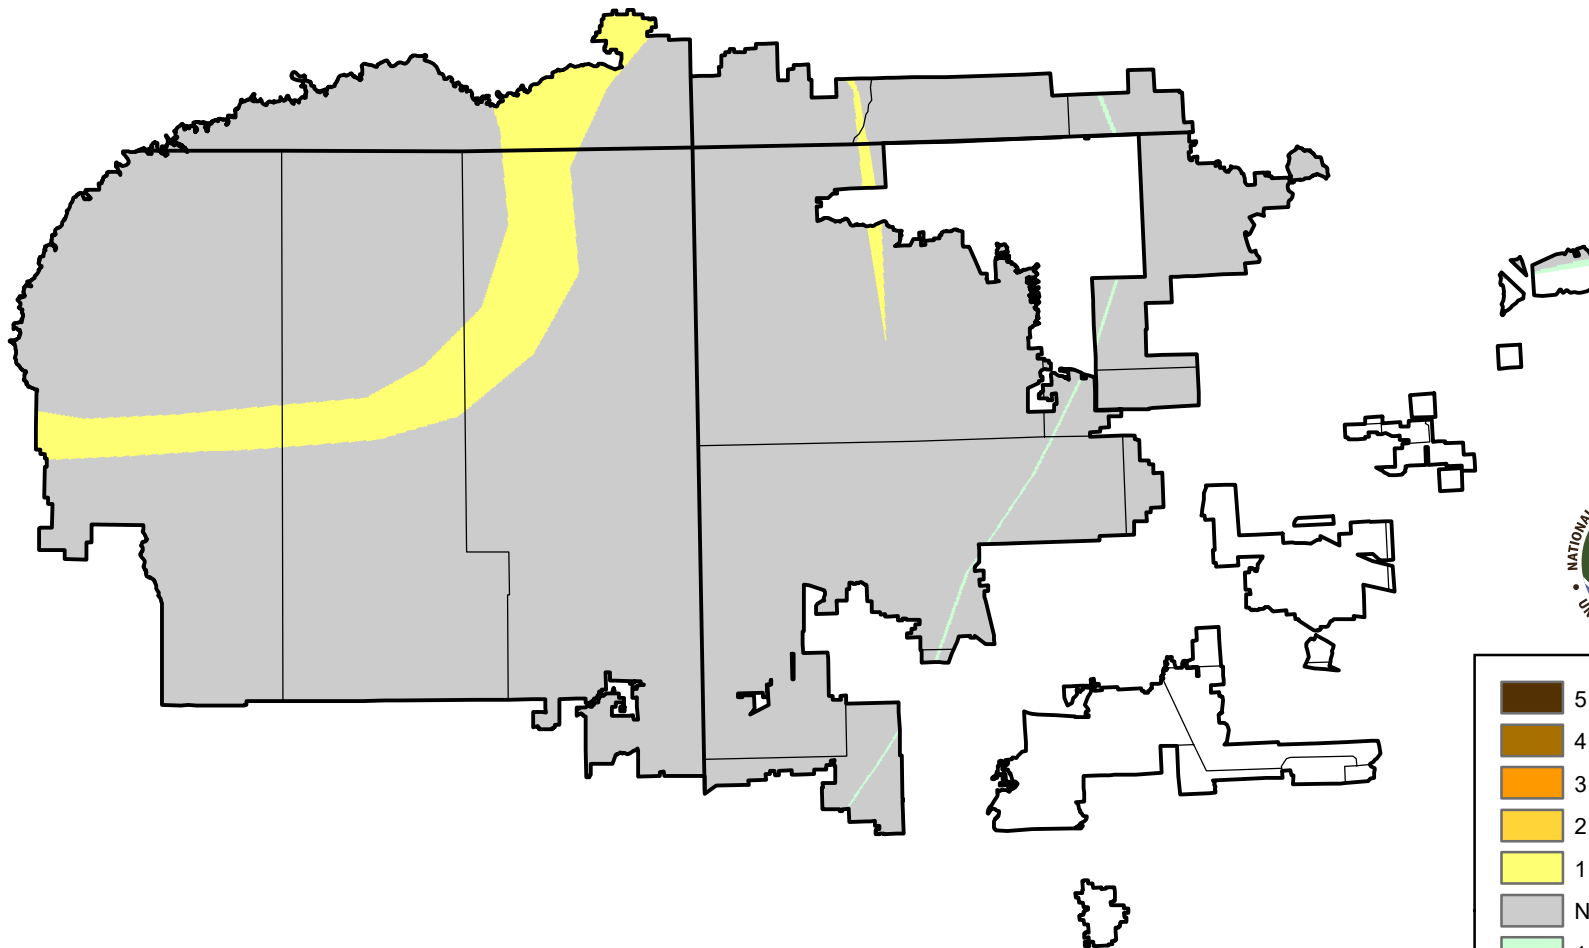

U.S. Drought Monitor Class Change - 4 Corners

8 Week

June 5, 2007
compared to
April 12, 2007

droughtmonitor.unl.edu

-  5 Class Degradation
-  4 Class Degradation
-  3 Class Degradation
-  2 Class Degradation
-  1 Class Degradation
-  No Change
-  1 Class Improvement
-  2 Class Improvement
-  3 Class Improvement
-  4 Class Improvement
-  5 Class Improvement