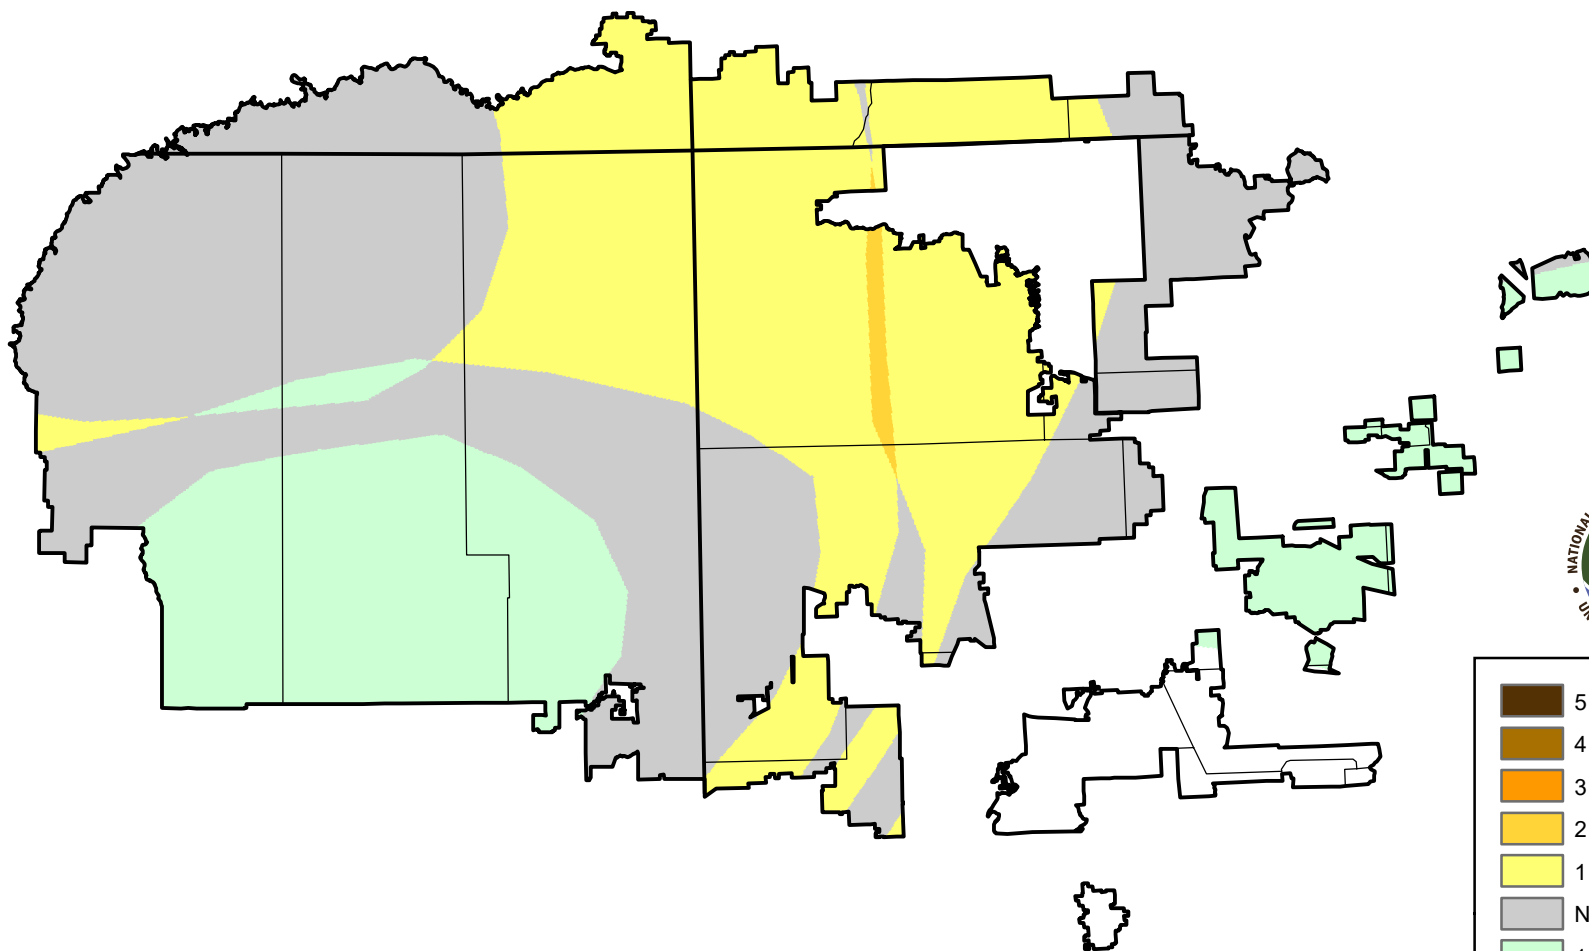

U.S. Drought Monitor Class Change - 4 Corners

Start of Water Year

June 5, 2007
compared to
September 28, 2006

droughtmonitor.unl.edu

- 5 Class Degradation
- 4 Class Degradation
- 3 Class Degradation
- 2 Class Degradation
- 1 Class Degradation
- No Change
- 1 Class Improvement
- 2 Class Improvement
- 3 Class Improvement
- 4 Class Improvement
- 5 Class Improvement