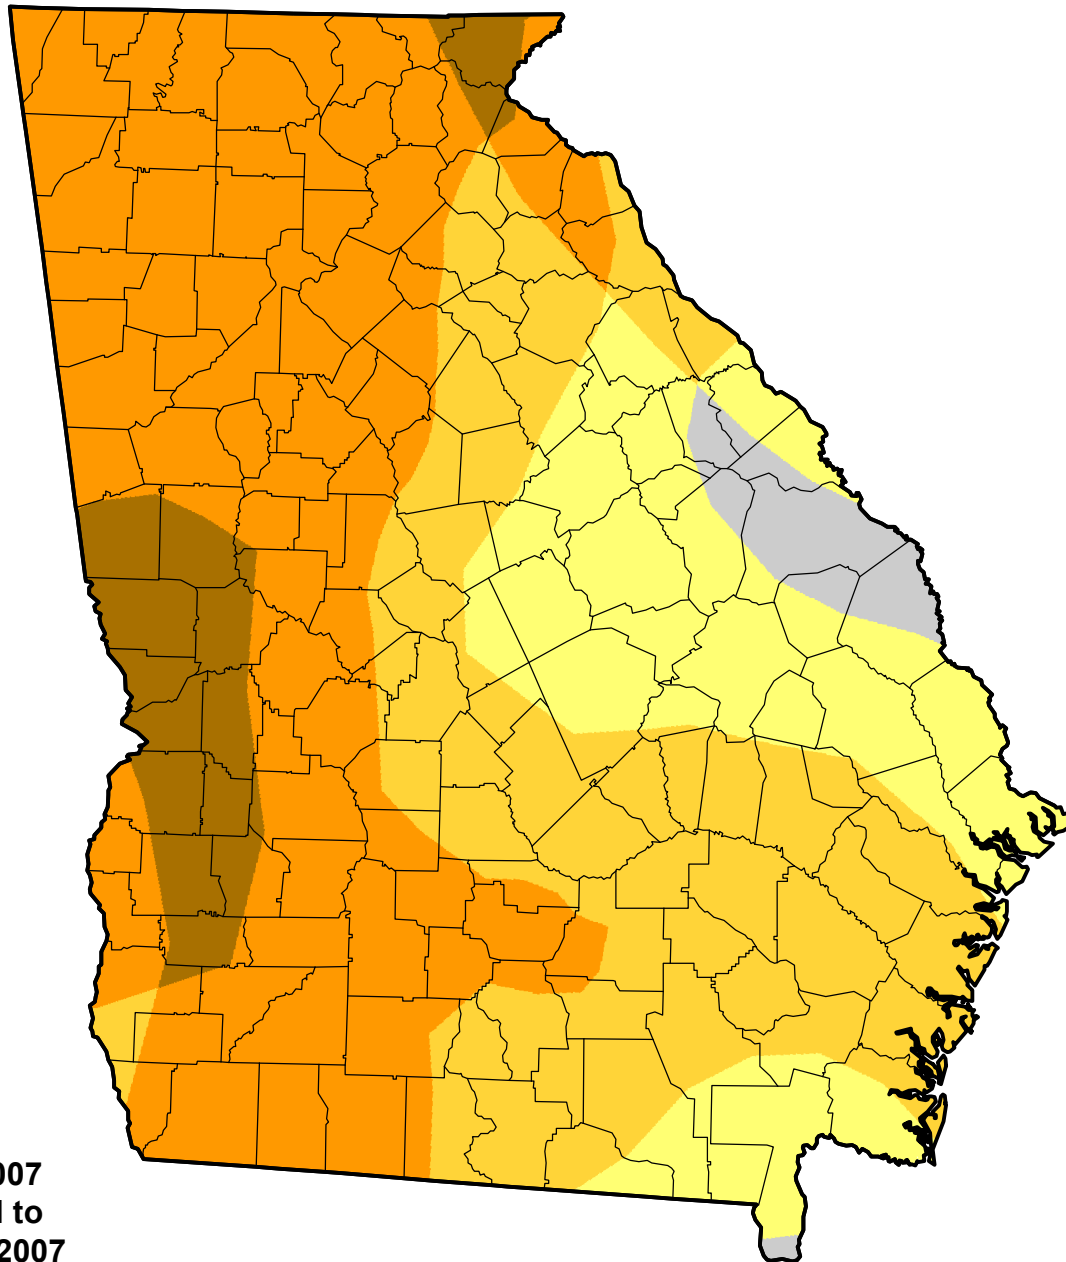

U.S. Drought Monitor Class Change - Georgia

Start of Calendar Year

June 5, 2007
compared to
January 4, 2007

droughtmonitor.unl.edu

-  5 Class Degradation
-  4 Class Degradation
-  3 Class Degradation
-  2 Class Degradation
-  1 Class Degradation
-  No Change
-  1 Class Improvement
-  2 Class Improvement
-  3 Class Improvement
-  4 Class Improvement
-  5 Class Improvement