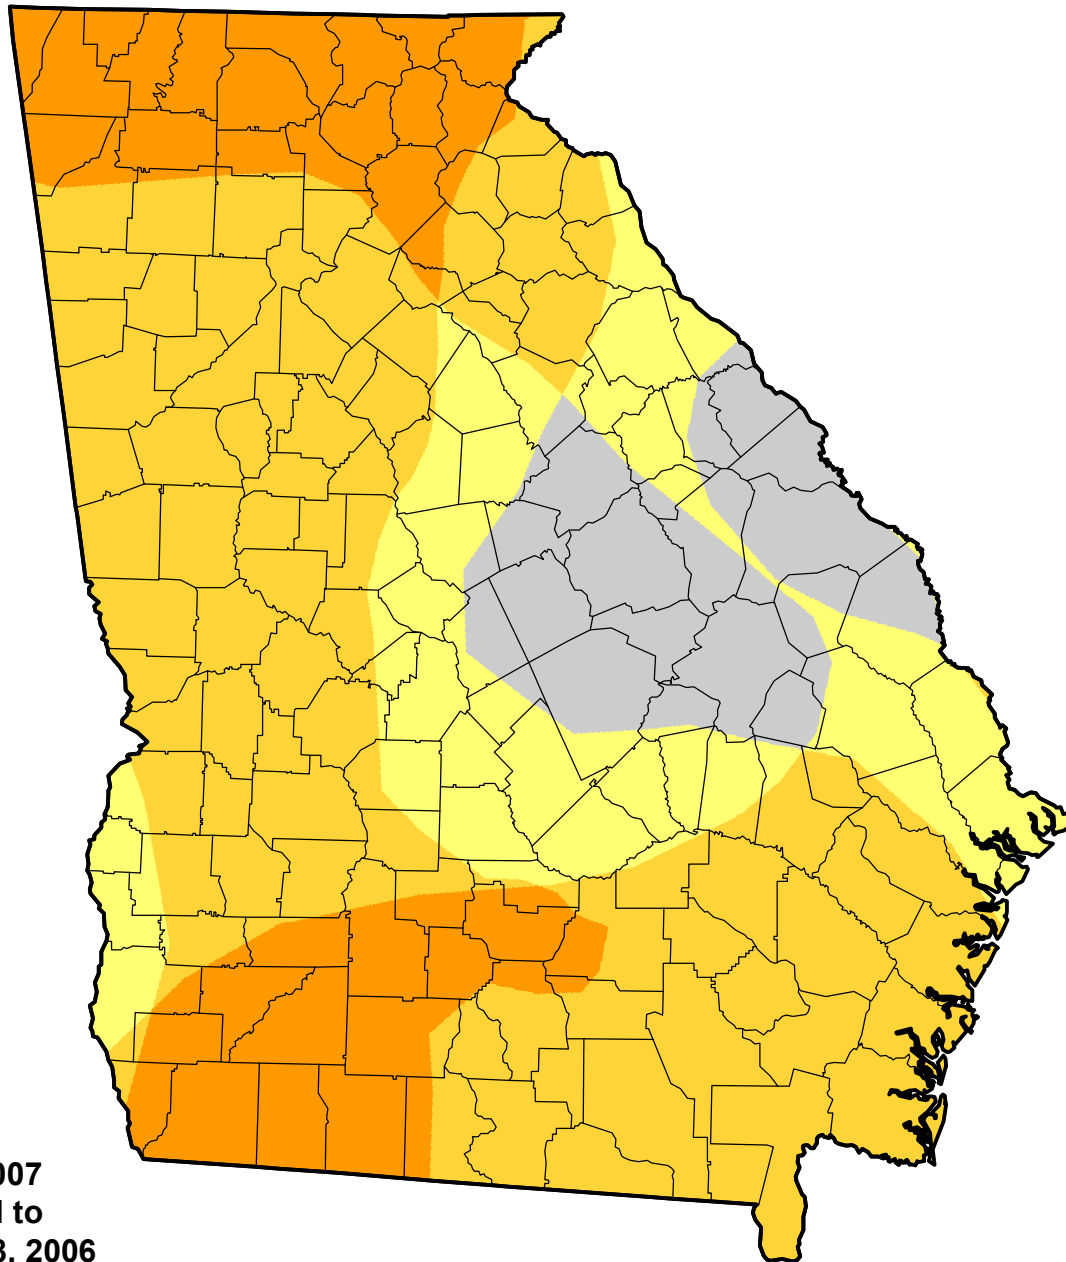

# U.S. Drought Monitor Class Change - Georgia

## Start of Water Year

June 5, 2007  
compared to  
September 28, 2006

[droughtmonitor.unl.edu](http://droughtmonitor.unl.edu)

-  5 Class Degradation
-  4 Class Degradation
-  3 Class Degradation
-  2 Class Degradation
-  1 Class Degradation
-  No Change
-  1 Class Improvement
-  2 Class Improvement
-  3 Class Improvement
-  4 Class Improvement
-  5 Class Improvement