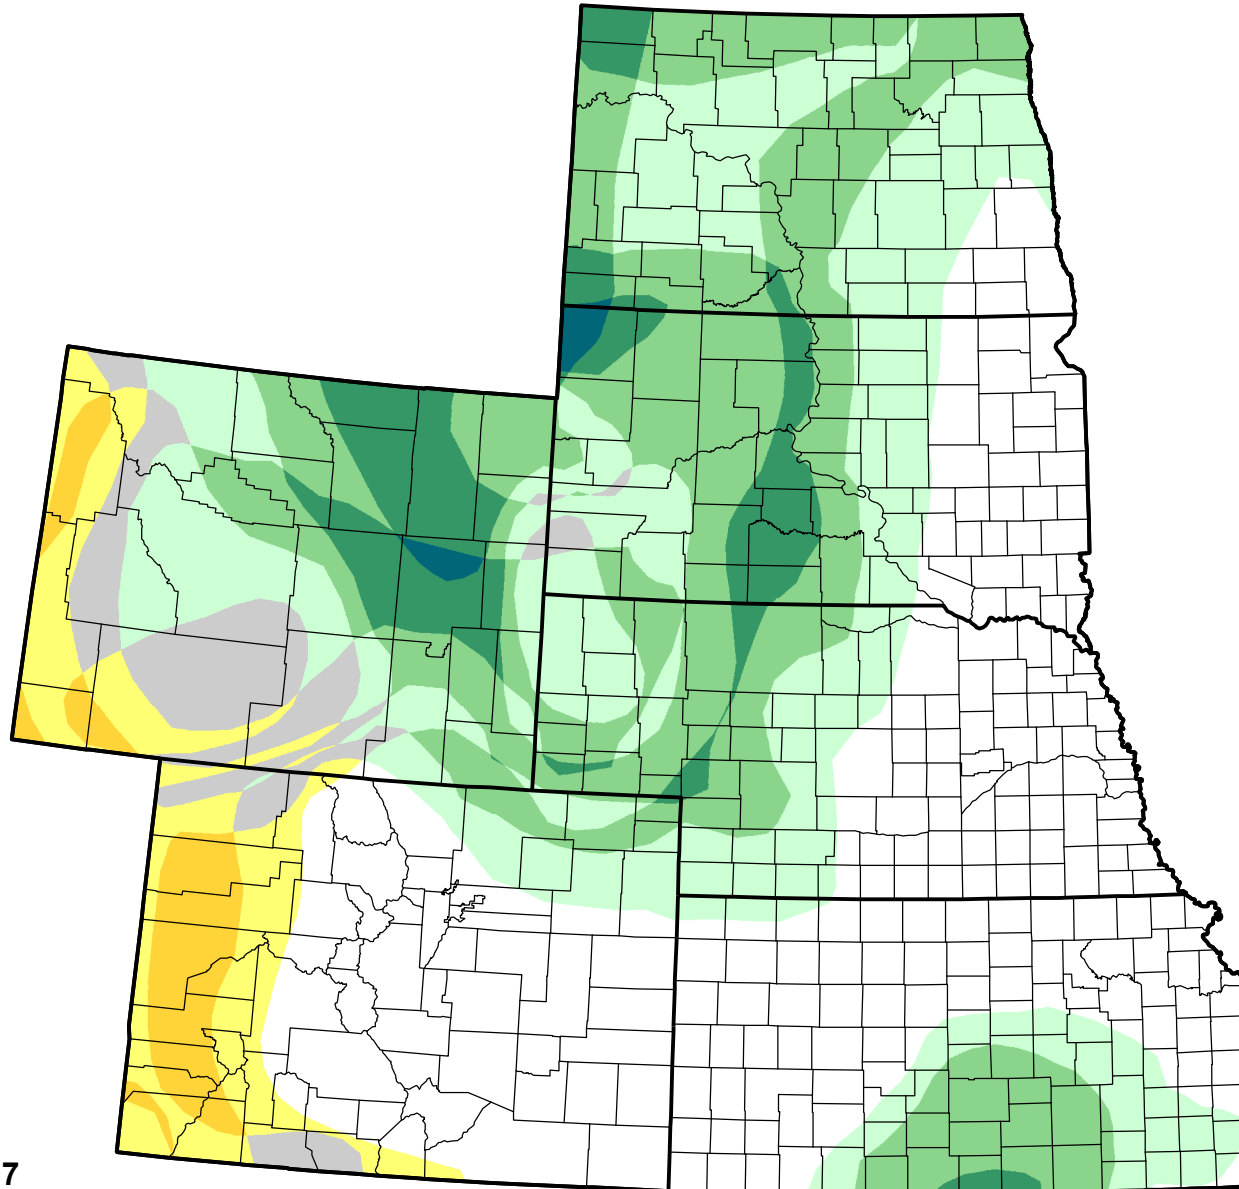

# U.S. Drought Monitor Class Change - High Plains

## 13 Week

June 5, 2007  
compared to  
March 8, 2007

[droughtmonitor.unl.edu](http://droughtmonitor.unl.edu)