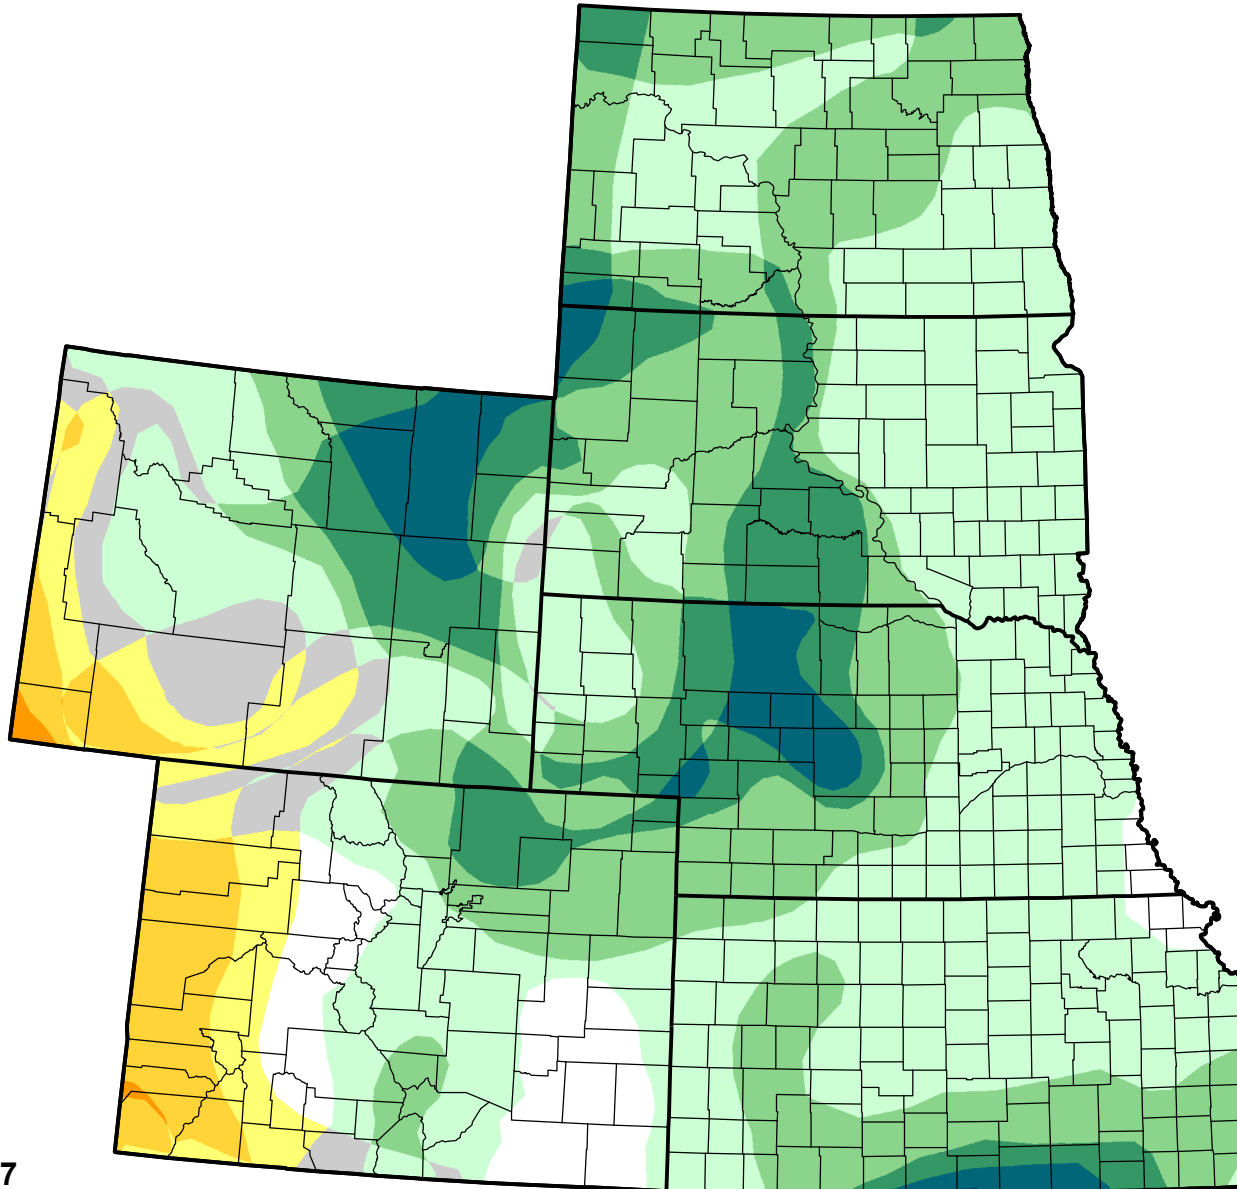

U.S. Drought Monitor Class Change - High Plains

26 Week

June 5, 2007
compared to
December 7, 2006

droughtmonitor.unl.edu

-  5 Class Degradation
-  4 Class Degradation
-  3 Class Degradation
-  2 Class Degradation
-  1 Class Degradation
-  No Change
-  1 Class Improvement
-  2 Class Improvement
-  3 Class Improvement
-  4 Class Improvement
-  5 Class Improvement