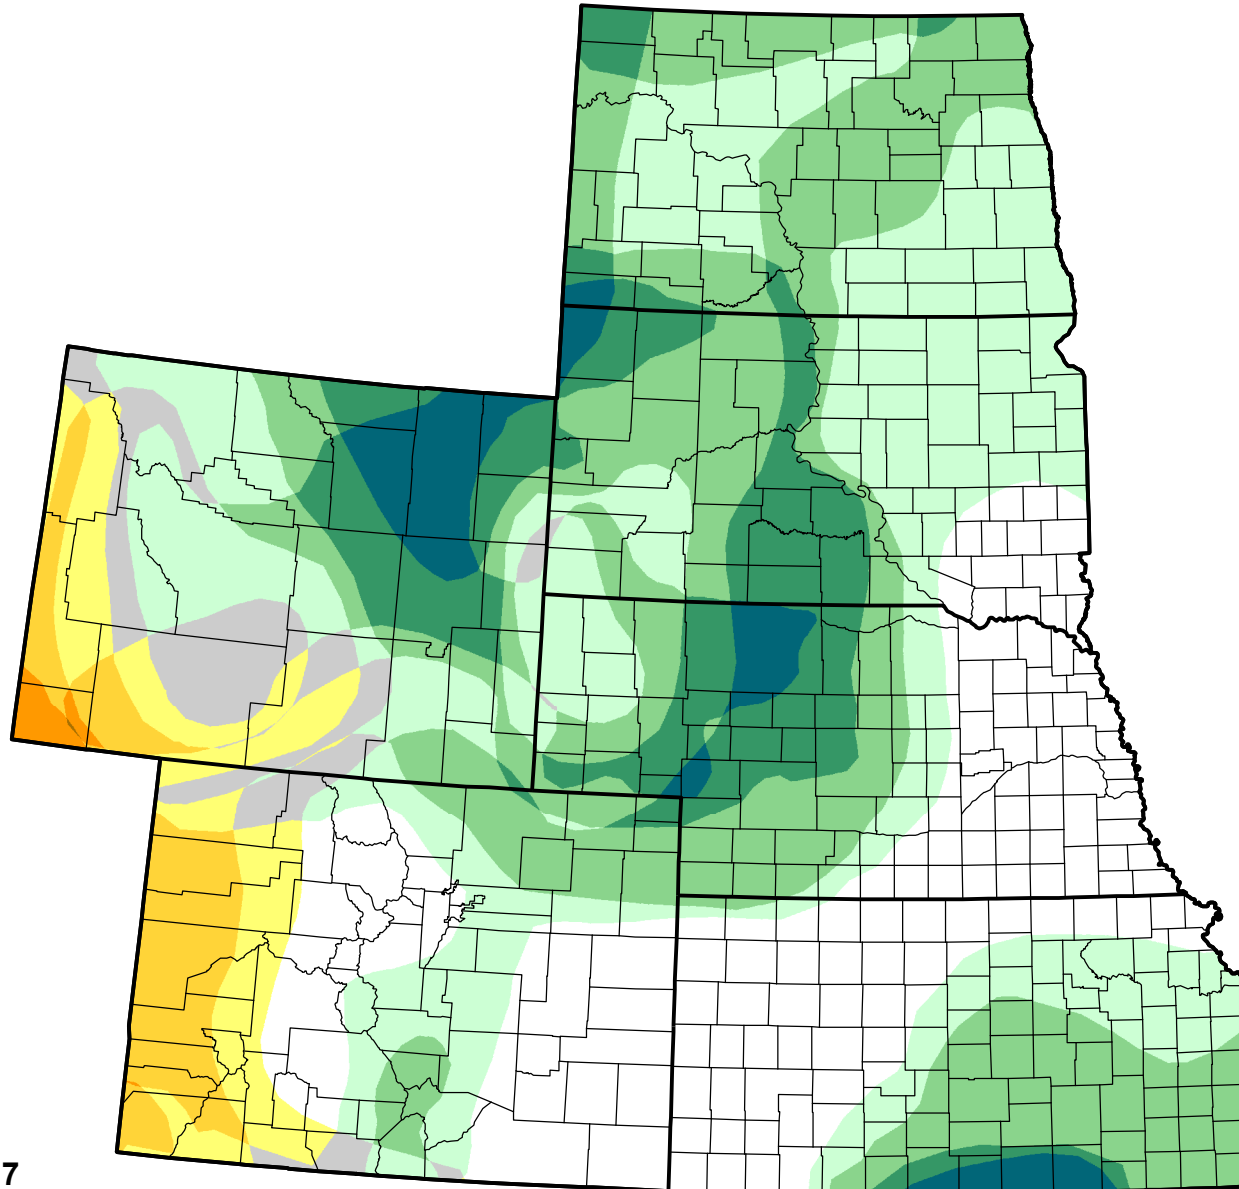

# U.S. Drought Monitor Class Change - High Plains

Start of Calendar Year

June 5, 2007  
compared to  
January 4, 2007

[droughtmonitor.unl.edu](http://droughtmonitor.unl.edu)

-  5 Class Degradation
-  4 Class Degradation
-  3 Class Degradation
-  2 Class Degradation
-  1 Class Degradation
-  No Change
-  1 Class Improvement
-  2 Class Improvement
-  3 Class Improvement
-  4 Class Improvement
-  5 Class Improvement