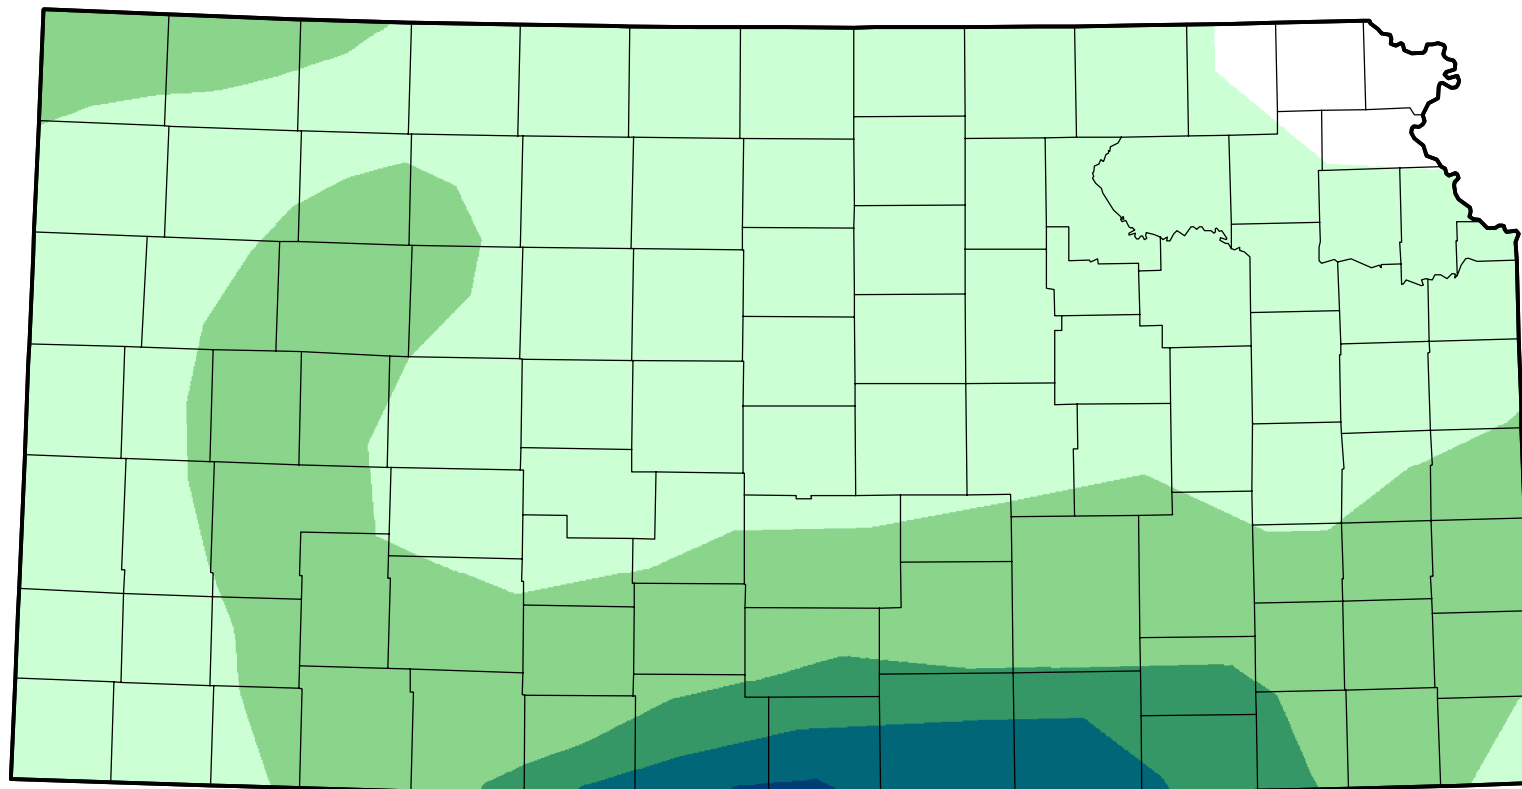

U.S. Drought Monitor Class Change - Kansas

26 Week

June 5, 2007
compared to
December 7, 2006

droughtmonitor.unl.edu

-  5 Class Degradation
-  4 Class Degradation
-  3 Class Degradation
-  2 Class Degradation
-  1 Class Degradation
-  No Change
-  1 Class Improvement
-  2 Class Improvement
-  3 Class Improvement
-  4 Class Improvement
-  5 Class Improvement