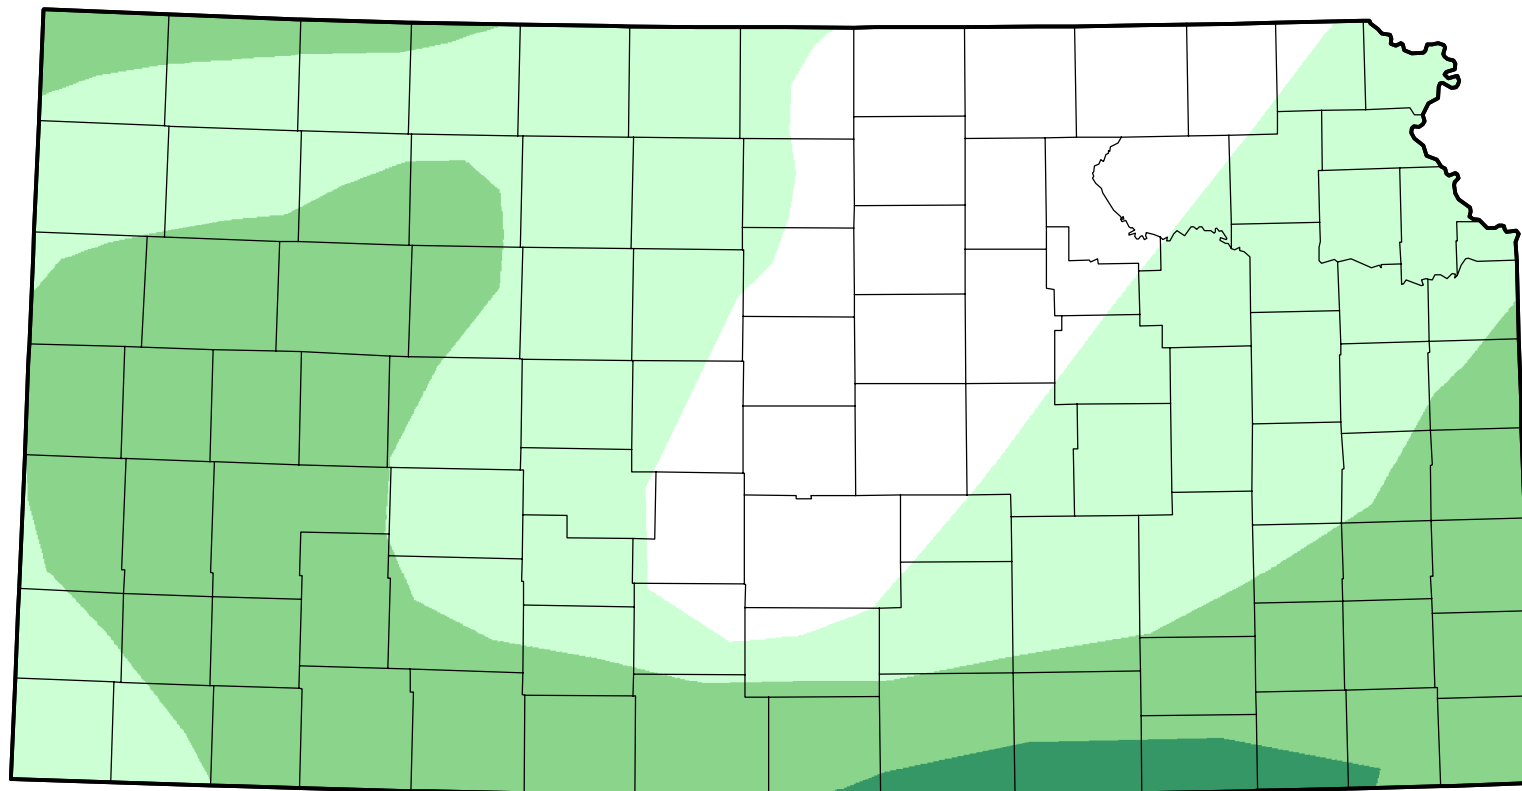

U.S. Drought Monitor Class Change - Kansas

Start of Water Year

June 5, 2007
compared to
September 28, 2006

droughtmonitor.unl.edu

	5 Class Degradation
	4 Class Degradation
	3 Class Degradation
	2 Class Degradation
	1 Class Degradation
	No Change
	1 Class Improvement
	2 Class Improvement
	3 Class Improvement
	4 Class Improvement
	5 Class Improvement