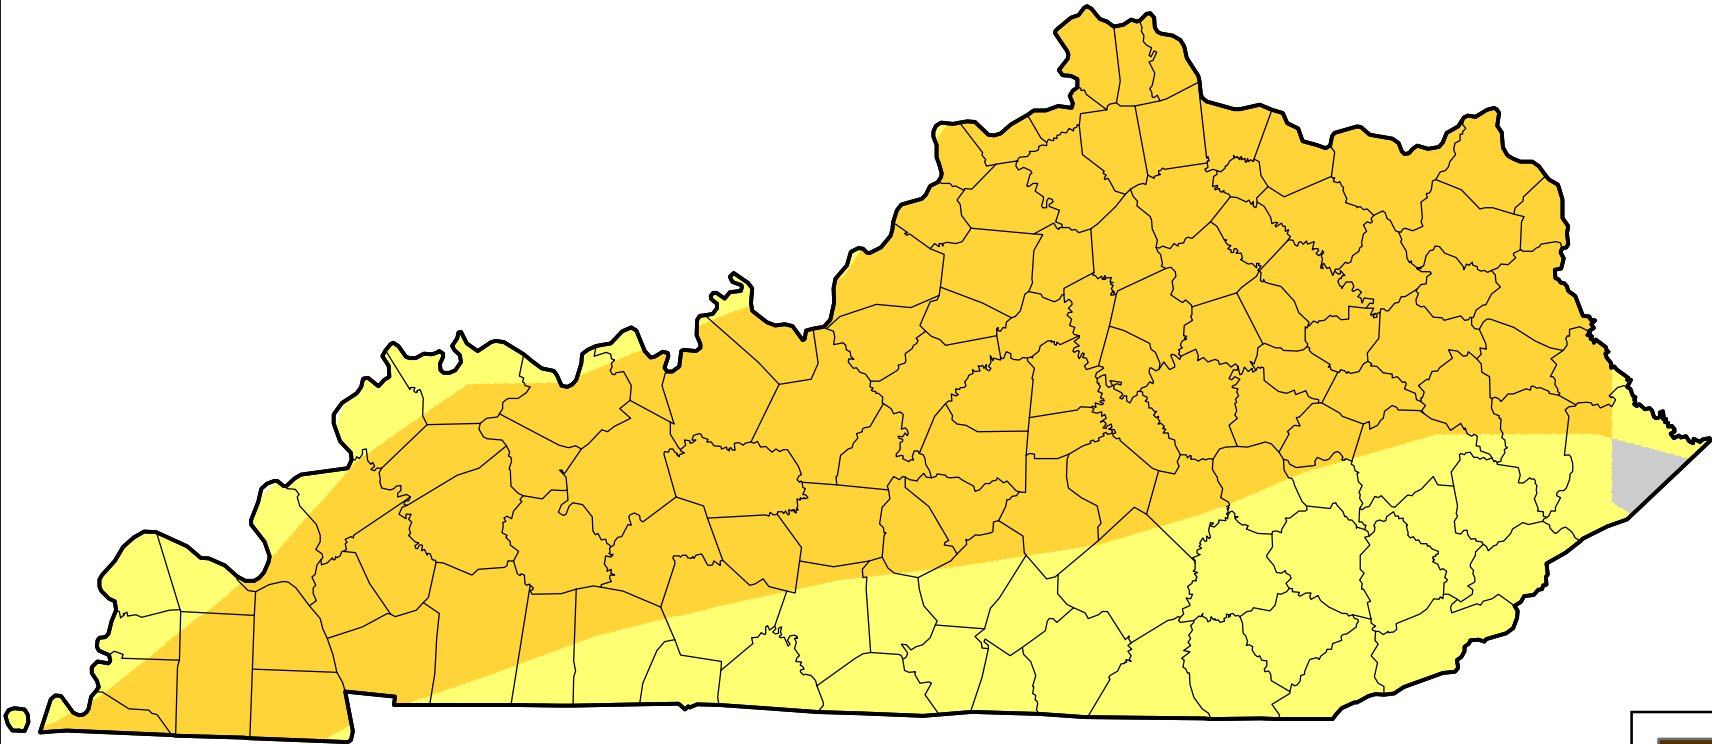

U.S. Drought Monitor Class Change - Kentucky

4 Week

June 5, 2007
compared to
May 10, 2007

droughtmonitor.unl.edu

-  5 Class Degradation
-  4 Class Degradation
-  3 Class Degradation
-  2 Class Degradation
-  1 Class Degradation
-  No Change
-  1 Class Improvement
-  2 Class Improvement
-  3 Class Improvement
-  4 Class Improvement
-  5 Class Improvement