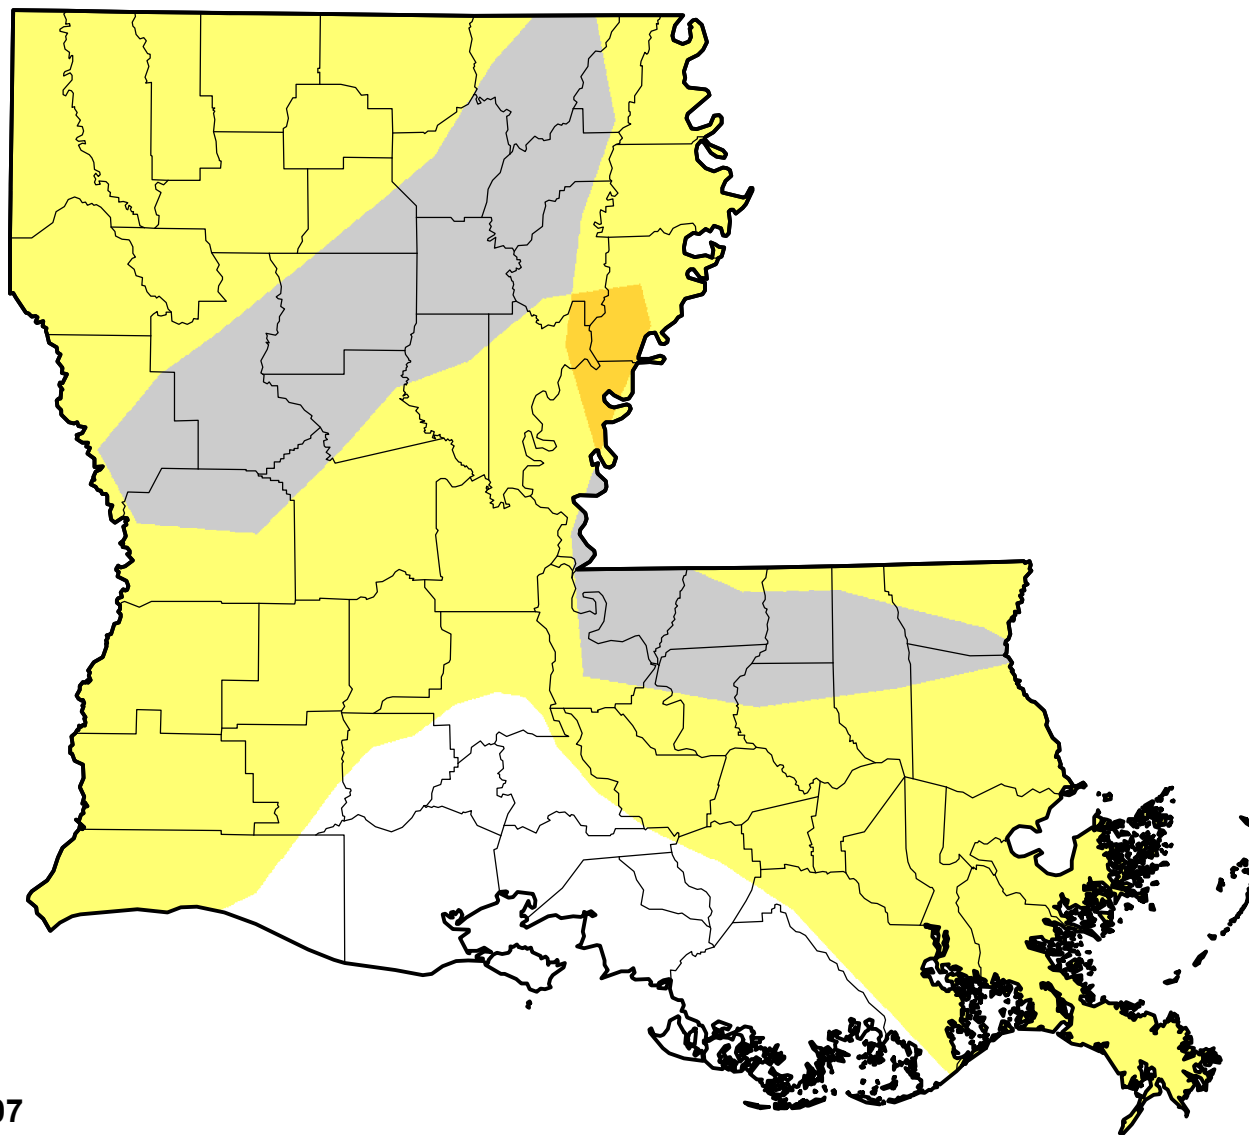

# U.S. Drought Monitor Class Change - Louisiana

## 13 Week

June 5, 2007  
compared to  
March 8, 2007

[droughtmonitor.unl.edu](http://droughtmonitor.unl.edu)