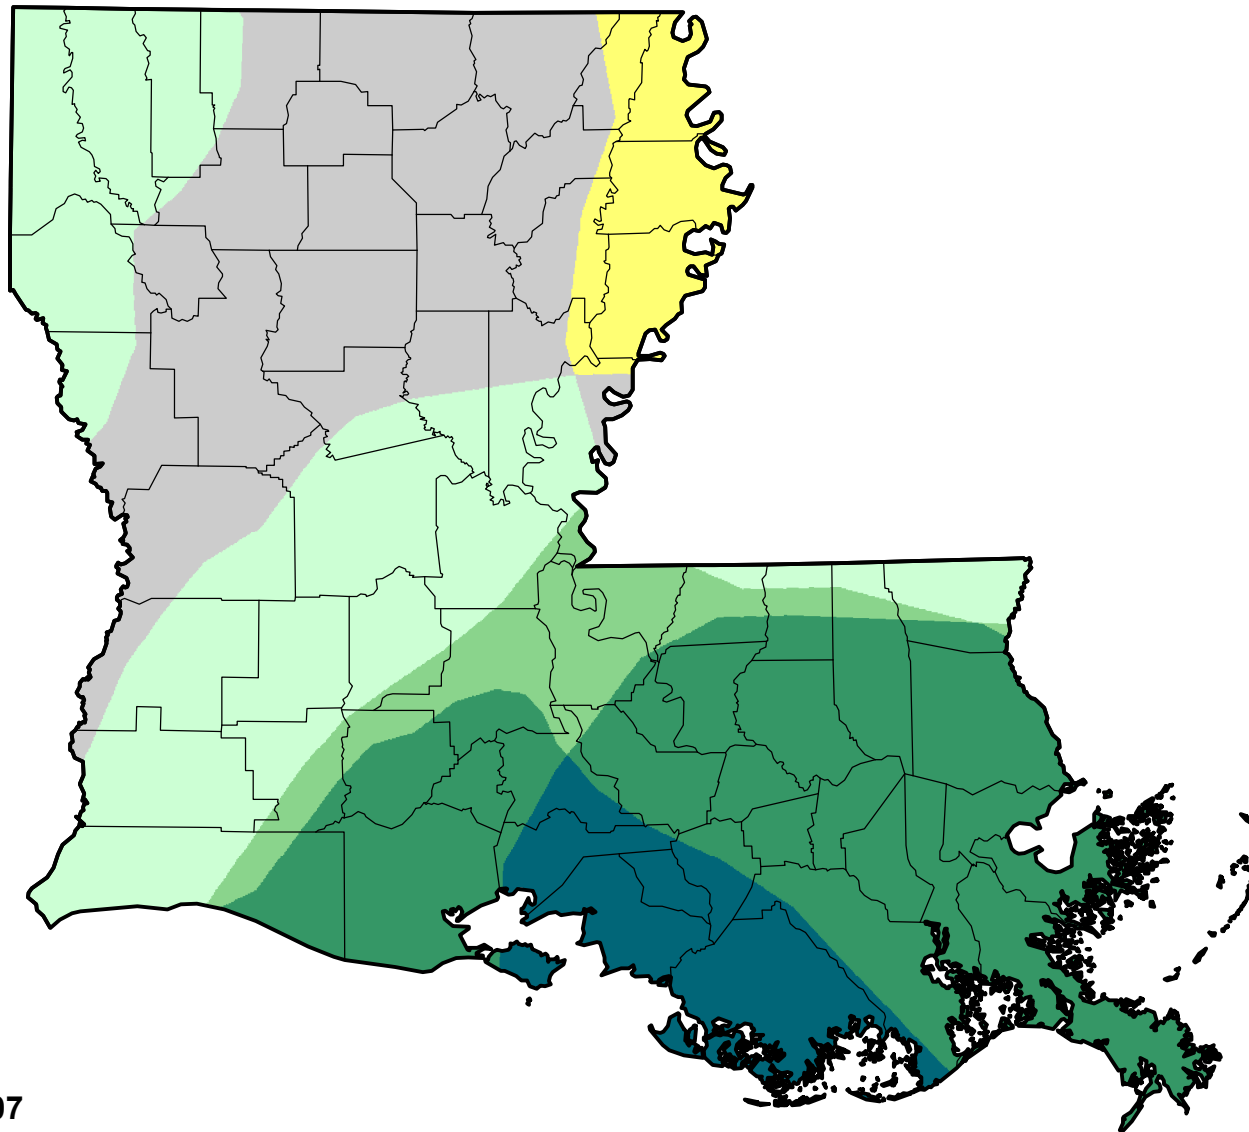

U.S. Drought Monitor Class Change - Louisiana

52 Week

June 5, 2007
compared to
June 8, 2006

droughtmonitor.unl.edu

-  5 Class Degradation
-  4 Class Degradation
-  3 Class Degradation
-  2 Class Degradation
-  1 Class Degradation
-  No Change
-  1 Class Improvement
-  2 Class Improvement
-  3 Class Improvement
-  4 Class Improvement
-  5 Class Improvement