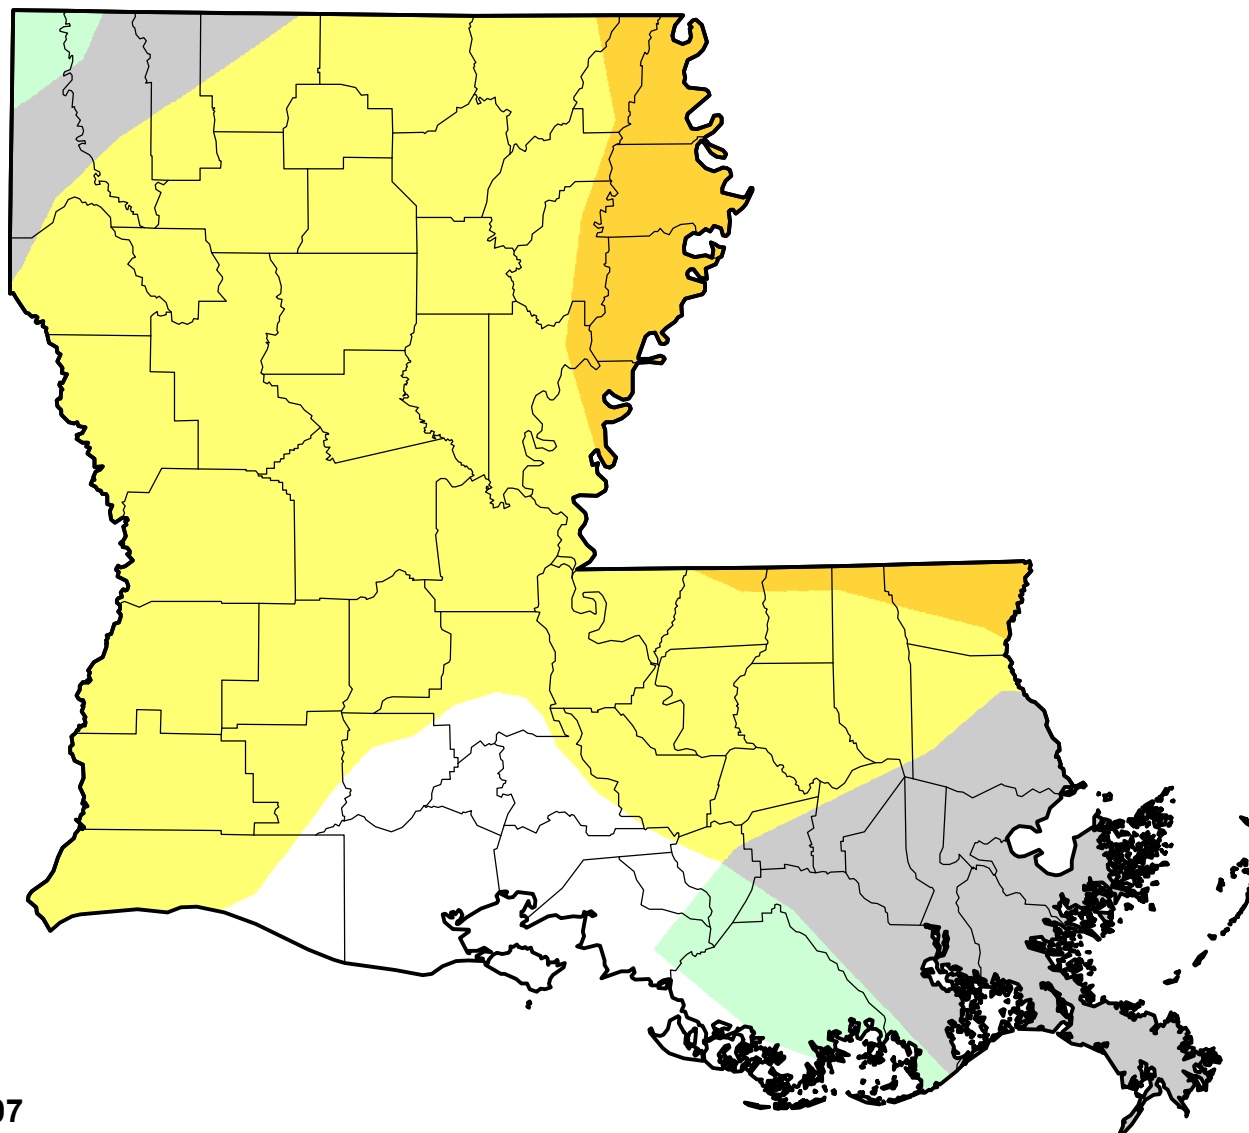

U.S. Drought Monitor Class Change - Louisiana

Start of Calendar Year

June 5, 2007
compared to
January 4, 2007

droughtmonitor.unl.edu

- | | |
|---------------------------------------------------------------------------------------|---------------------|
|  | 5 Class Degradation |
|  | 4 Class Degradation |
|  | 3 Class Degradation |
|  | 2 Class Degradation |
|  | 1 Class Degradation |
|  | No Change |
|  | 1 Class Improvement |
|  | 2 Class Improvement |
|  | 3 Class Improvement |
|  | 4 Class Improvement |
|  | 5 Class Improvement |