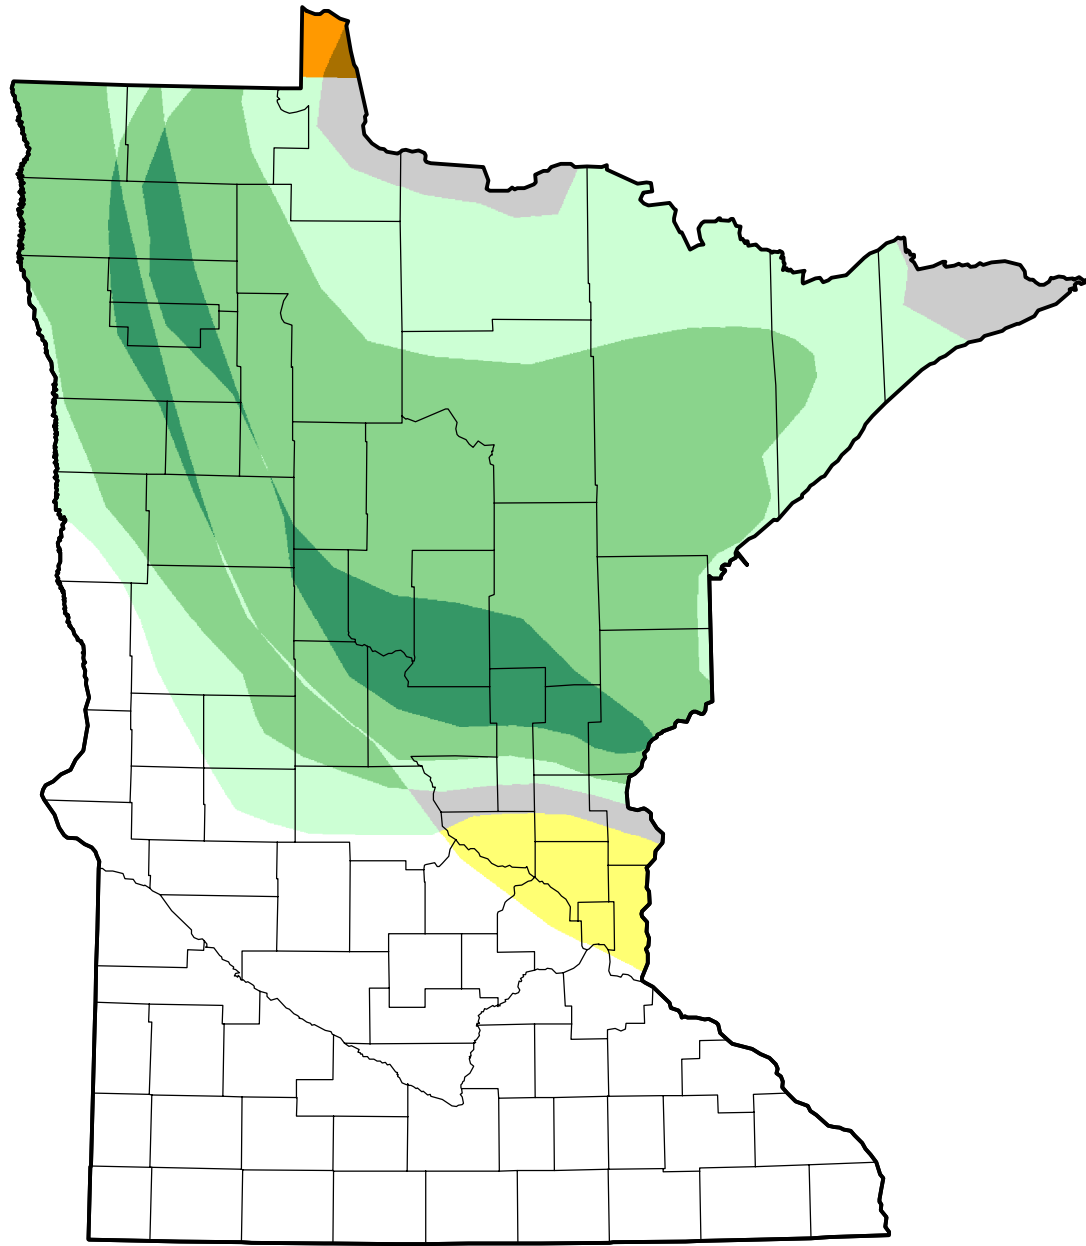

U.S. Drought Monitor Class Change - Minnesota

Start of Water Year

June 5, 2007
compared to
September 28, 2006

droughtmonitor.unl.edu