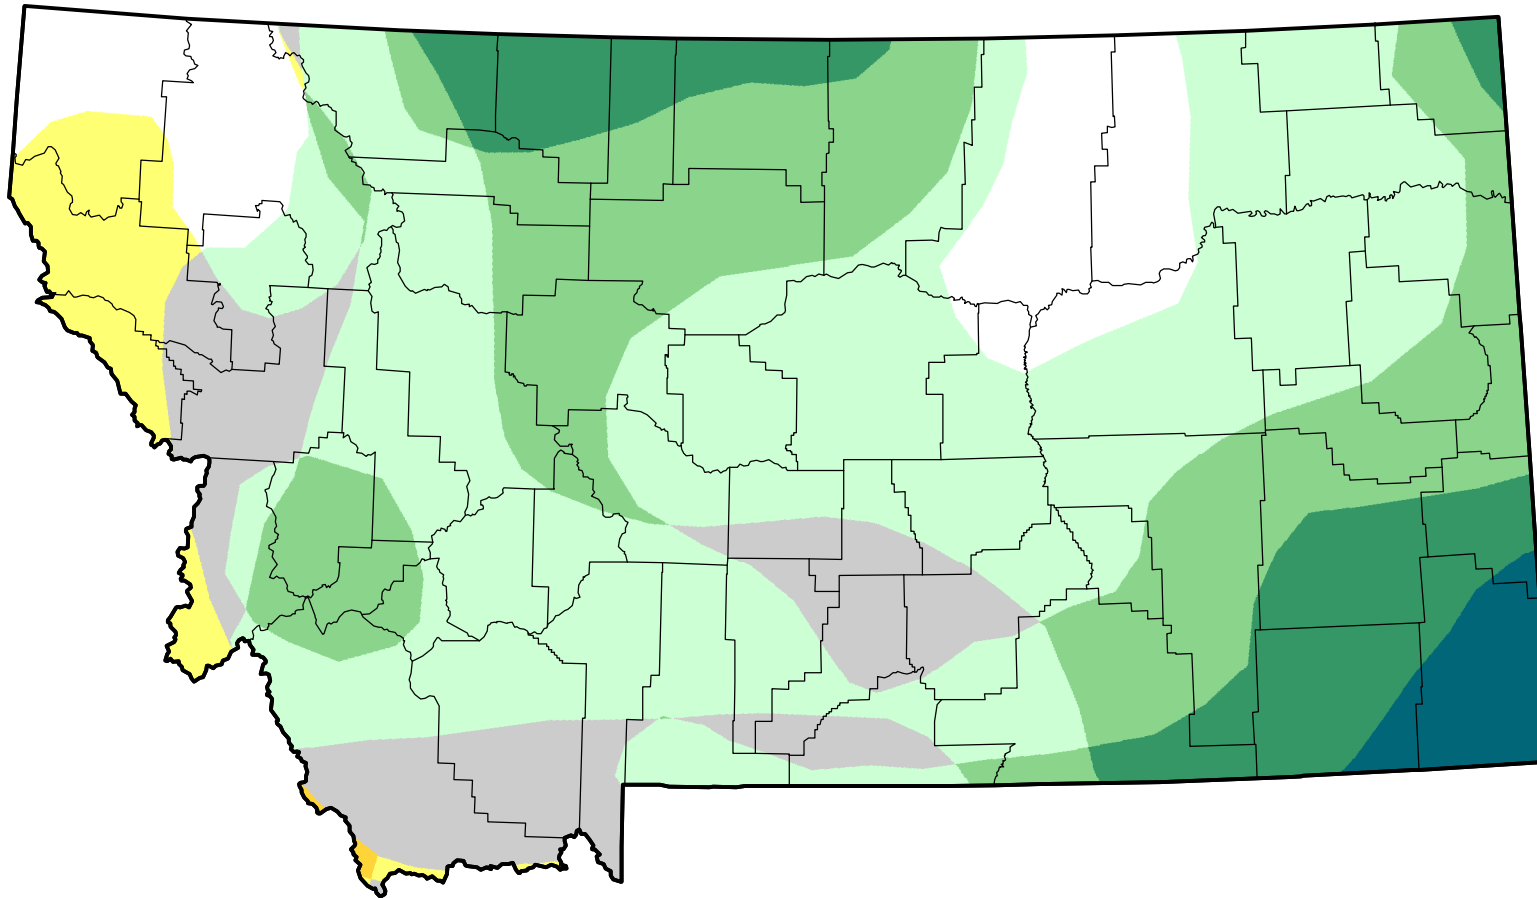

U.S. Drought Monitor Class Change - Montana

26 Week

June 5, 2007
compared to
December 7, 2006

droughtmonitor.unl.edu

-  5 Class Degradation
-  4 Class Degradation
-  3 Class Degradation
-  2 Class Degradation
-  1 Class Degradation
-  No Change
-  1 Class Improvement
-  2 Class Improvement
-  3 Class Improvement
-  4 Class Improvement
-  5 Class Improvement