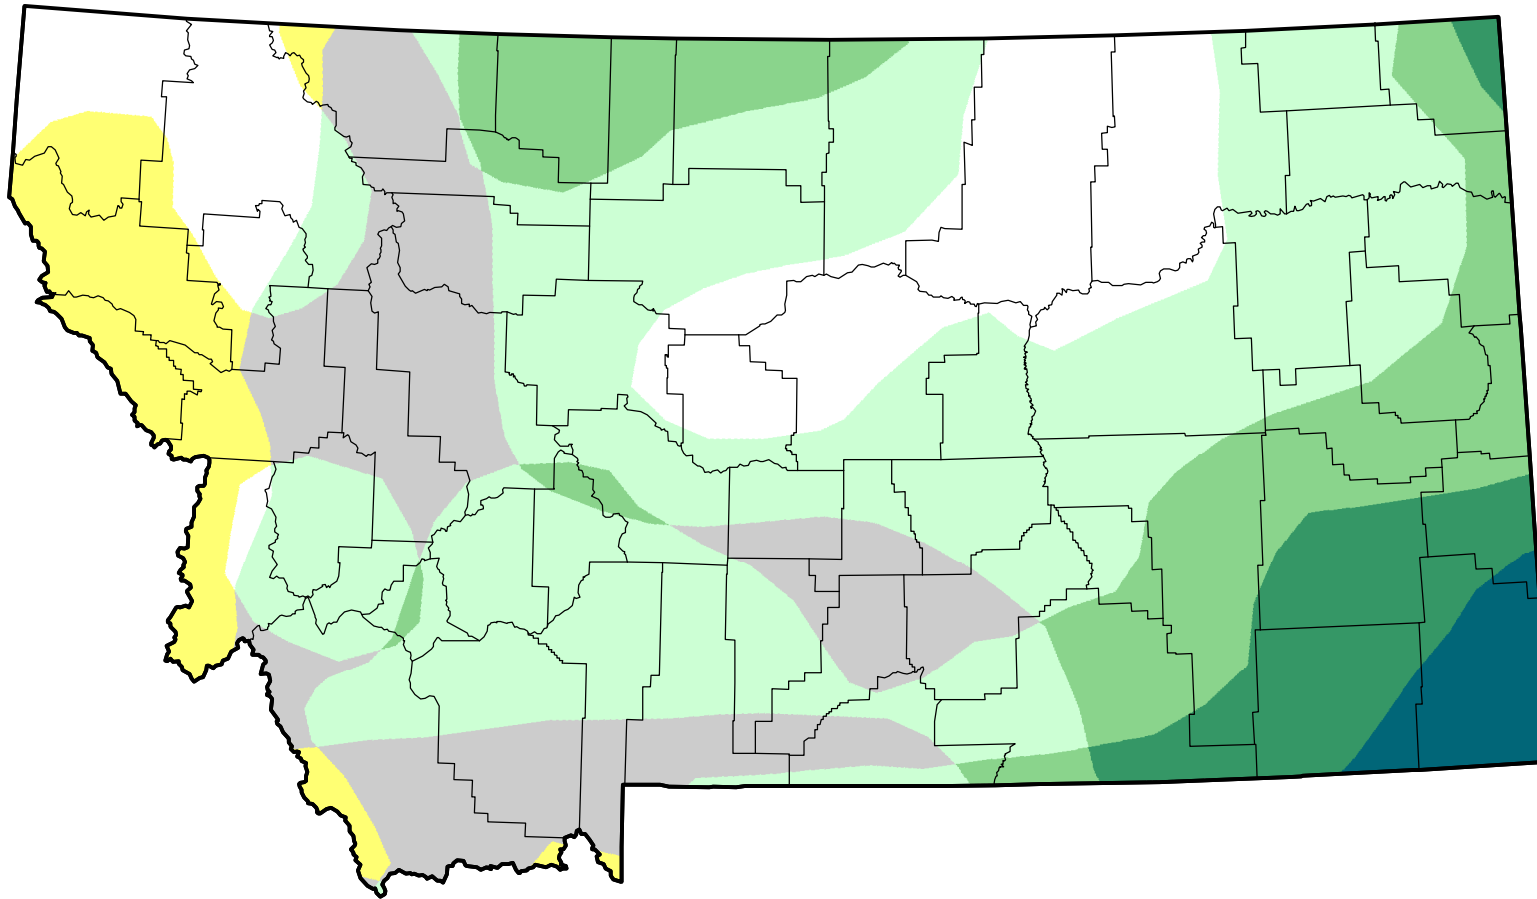

U.S. Drought Monitor Class Change - Montana

Start of Calendar Year

June 5, 2007
compared to
January 4, 2007

droughtmonitor.unl.edu

-  5 Class Degradation
-  4 Class Degradation
-  3 Class Degradation
-  2 Class Degradation
-  1 Class Degradation
-  No Change
-  1 Class Improvement
-  2 Class Improvement
-  3 Class Improvement
-  4 Class Improvement
-  5 Class Improvement