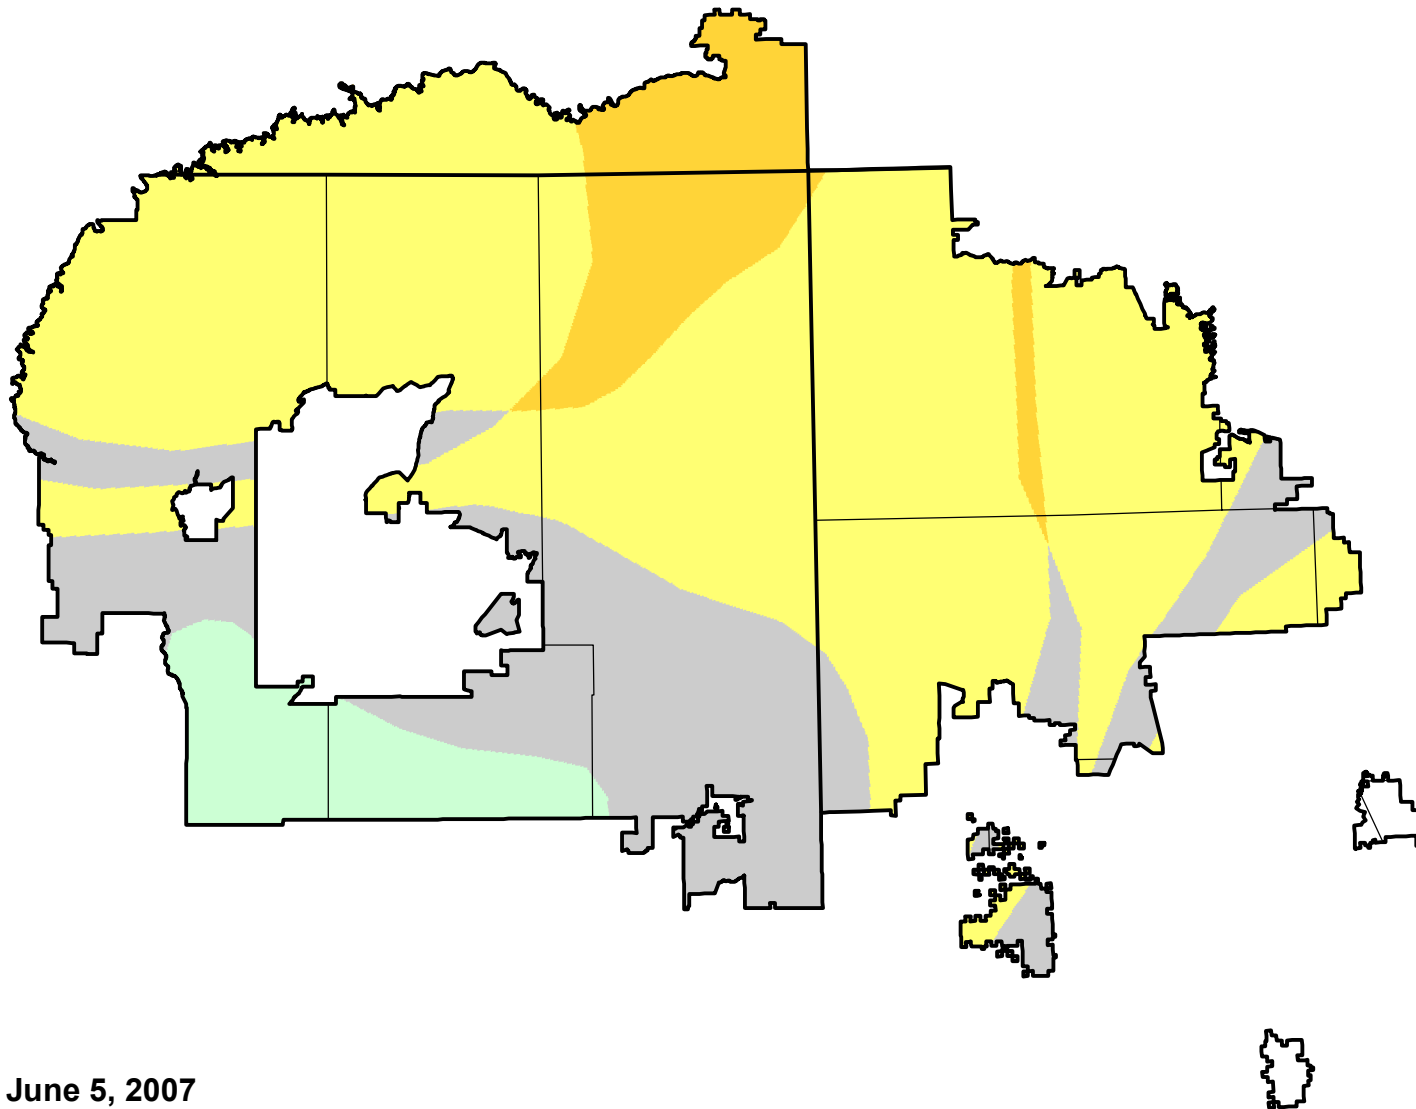

U.S. Drought Monitor Class Change - Navajo

26 Week

June 5, 2007
compared to
December 7, 2006

droughtmonitor.unl.edu

- | | |
|---|---------------------|
|  | 5 Class Degradation |
|  | 4 Class Degradation |
|  | 3 Class Degradation |
|  | 2 Class Degradation |
|  | 1 Class Degradation |
|  | No Change |
|  | 1 Class Improvement |
|  | 2 Class Improvement |
|  | 3 Class Improvement |
|  | 4 Class Improvement |
|  | 5 Class Improvement |