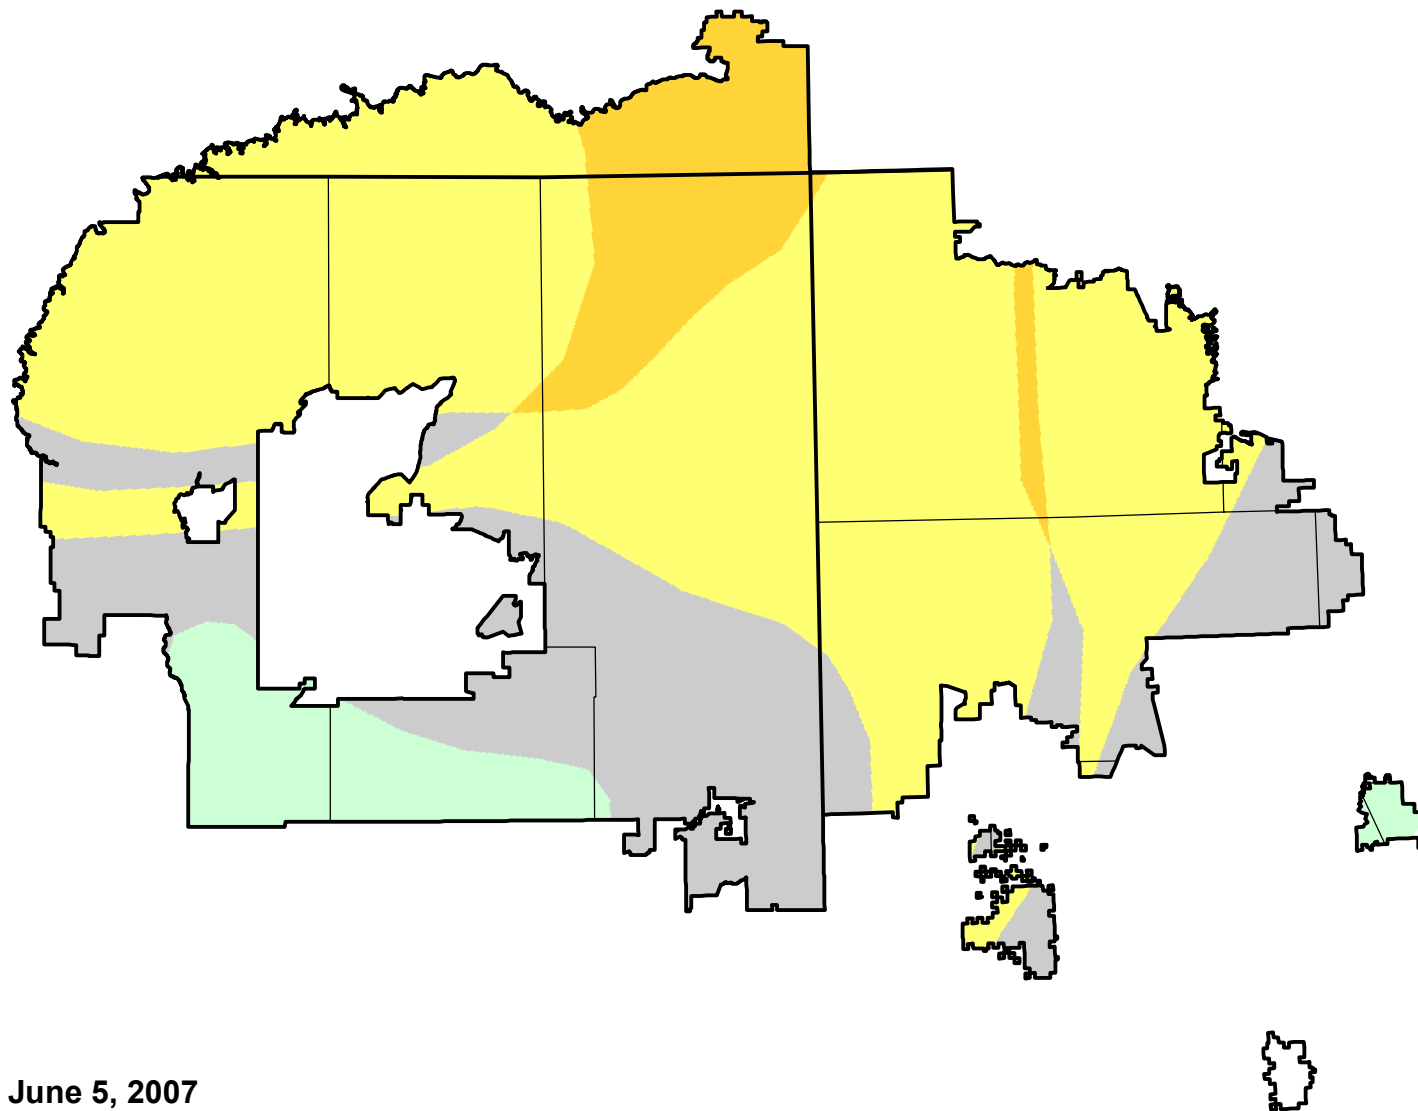

U.S. Drought Monitor Class Change - Navajo

Start of Calendar Year

June 5, 2007
compared to
January 4, 2007

droughtmonitor.unl.edu

- | | |
|---|---------------------|
|  | 5 Class Degradation |
|  | 4 Class Degradation |
|  | 3 Class Degradation |
|  | 2 Class Degradation |
|  | 1 Class Degradation |
|  | No Change |
|  | 1 Class Improvement |
|  | 2 Class Improvement |
|  | 3 Class Improvement |
|  | 4 Class Improvement |
|  | 5 Class Improvement |