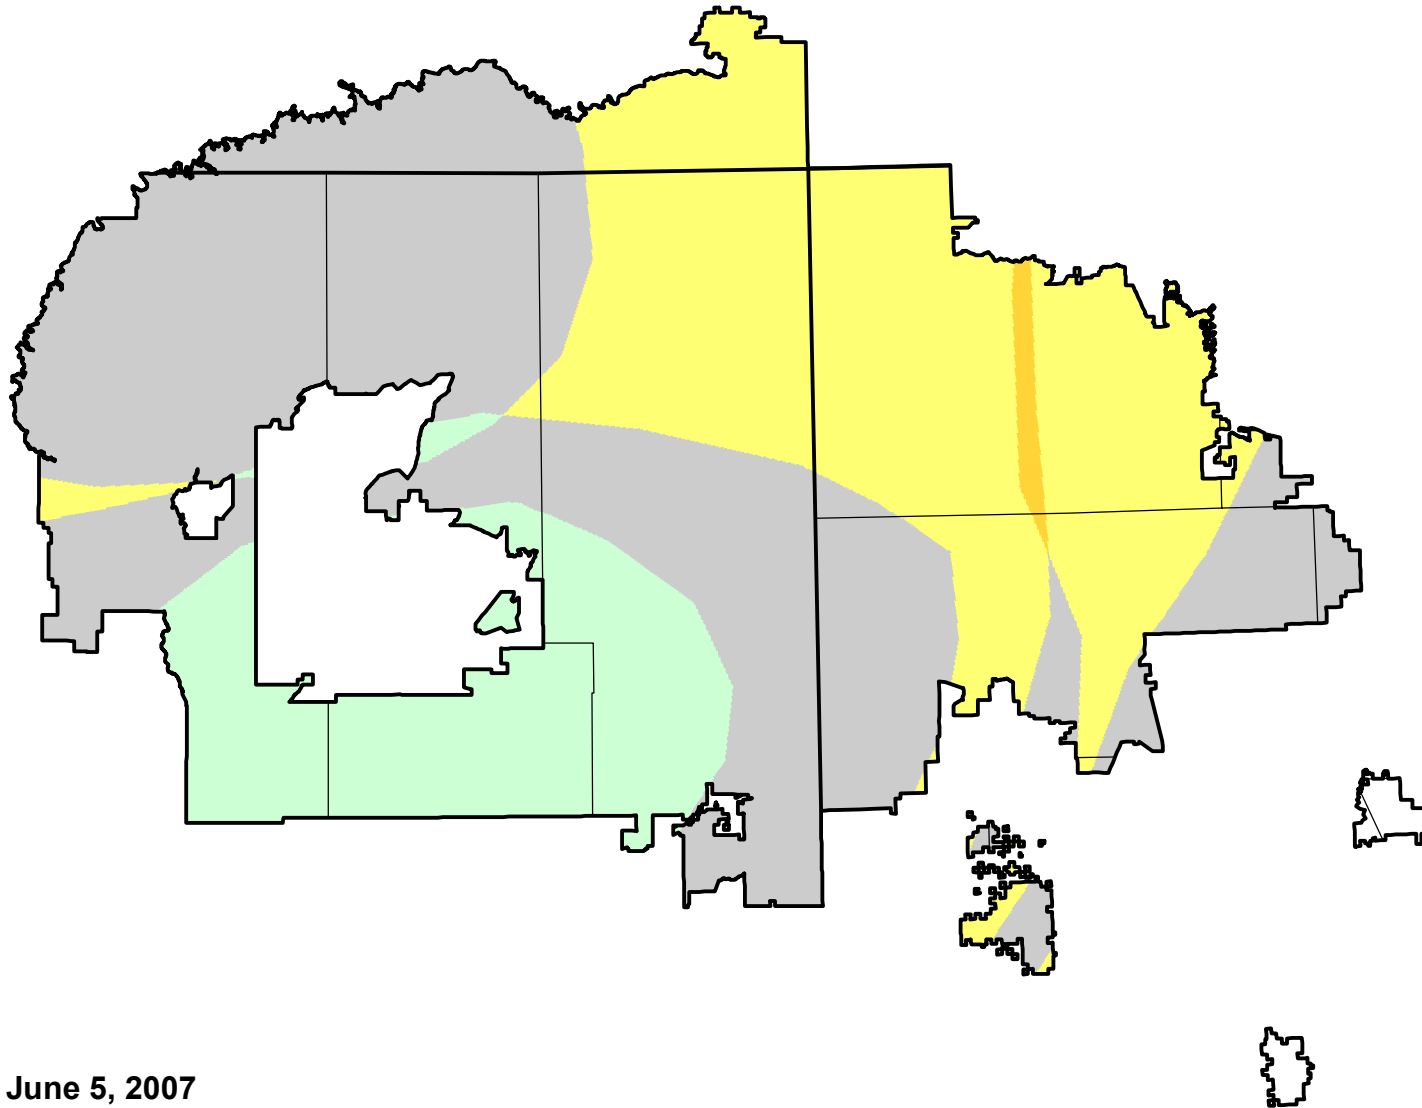

# U.S. Drought Monitor Class Change - Navajo

Start of Water Year

June 5, 2007  
compared to  
September 28, 2006

[droughtmonitor.unl.edu](http://droughtmonitor.unl.edu)

- |   |                     |
|---|---------------------|
|  | 5 Class Degradation |
|  | 4 Class Degradation |
|  | 3 Class Degradation |
|  | 2 Class Degradation |
|  | 1 Class Degradation |
|  | No Change           |
|  | 1 Class Improvement |
|  | 2 Class Improvement |
|  | 3 Class Improvement |
|  | 4 Class Improvement |
|  | 5 Class Improvement |