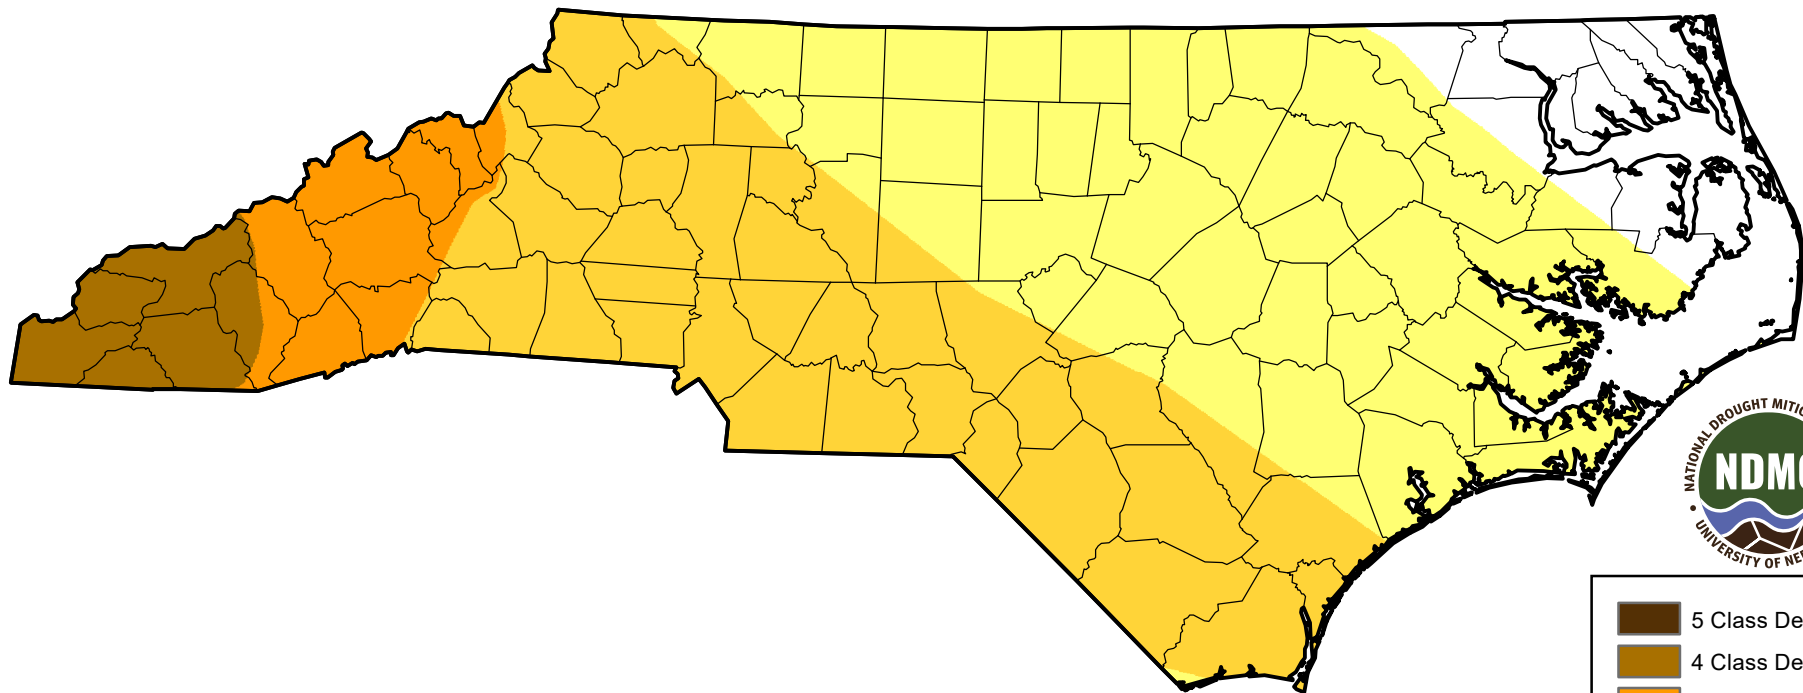

U.S. Drought Monitor Class Change - North Carolina

26 Week

June 5, 2007
compared to
December 7, 2006

droughtmonitor.unl.edu

-  5 Class Degradation
-  4 Class Degradation
-  3 Class Degradation
-  2 Class Degradation
-  1 Class Degradation
-  No Change
-  1 Class Improvement
-  2 Class Improvement
-  3 Class Improvement
-  4 Class Improvement
-  5 Class Improvement