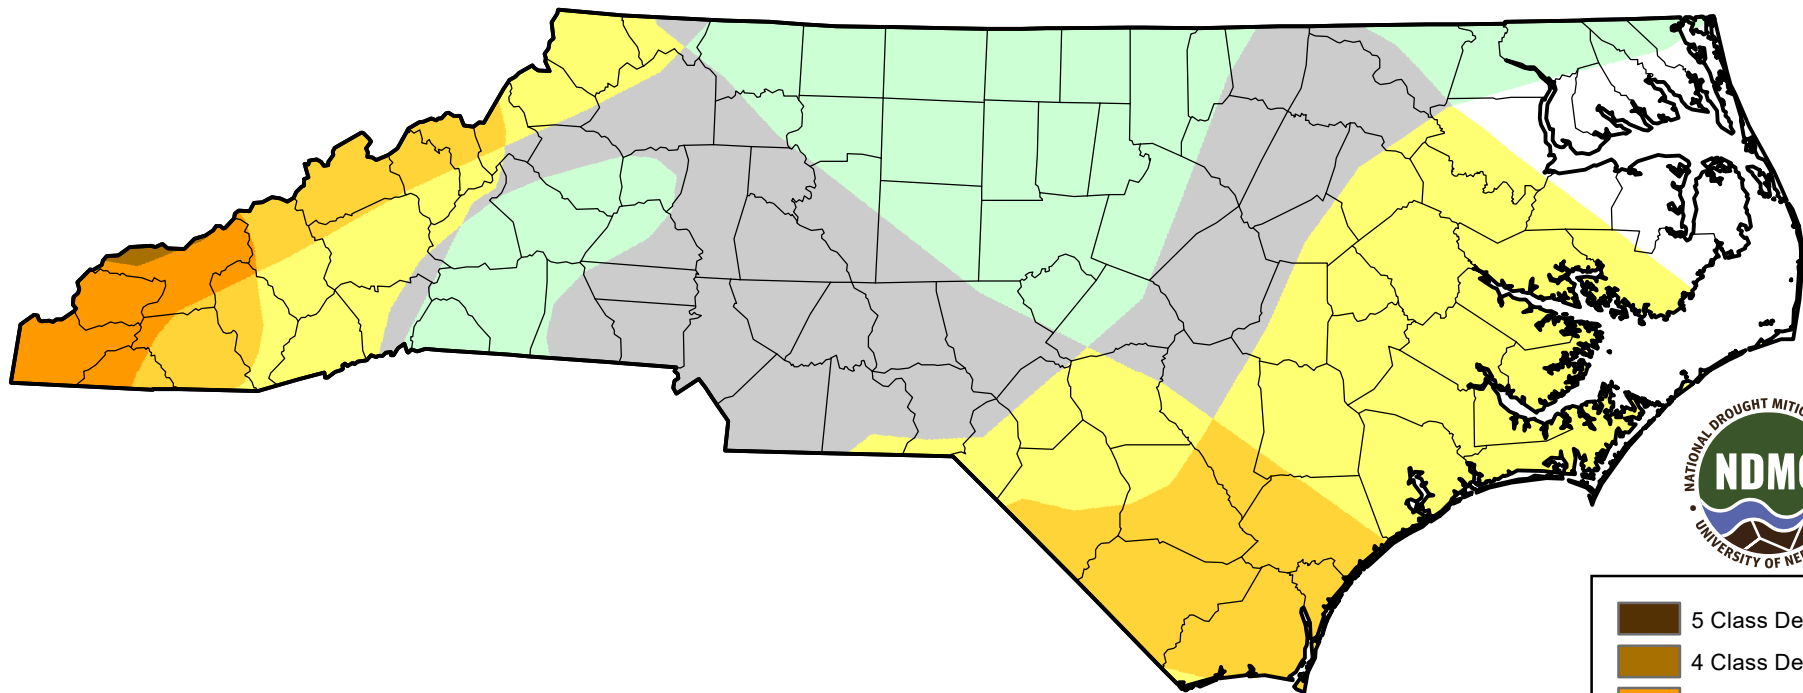

U.S. Drought Monitor Class Change - North Carolina

52 Week

June 5, 2007
compared to
June 8, 2006

droughtmonitor.unl.edu

-  5 Class Degradation
-  4 Class Degradation
-  3 Class Degradation
-  2 Class Degradation
-  1 Class Degradation
-  No Change
-  1 Class Improvement
-  2 Class Improvement
-  3 Class Improvement
-  4 Class Improvement
-  5 Class Improvement