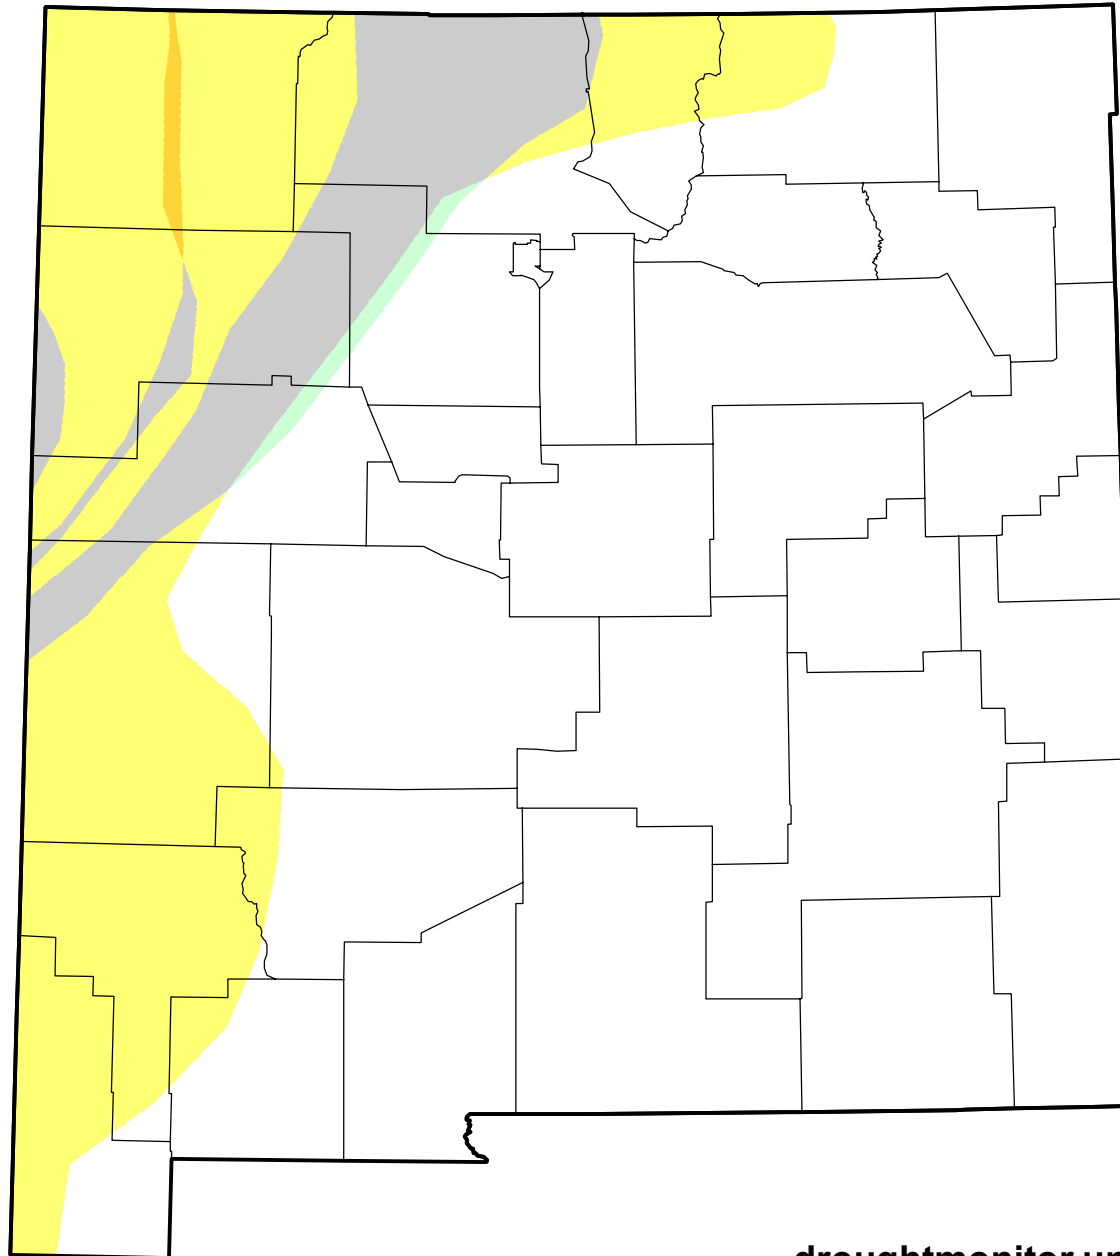

# U.S. Drought Monitor Class Change - New Mexico

## 13 Week

June 5, 2007  
compared to  
March 8, 2007

[droughtmonitor.unl.edu](http://droughtmonitor.unl.edu)

-  5 Class Degradation
-  4 Class Degradation
-  3 Class Degradation
-  2 Class Degradation
-  1 Class Degradation
-  No Change
-  1 Class Improvement
-  2 Class Improvement
-  3 Class Improvement
-  4 Class Improvement
-  5 Class Improvement