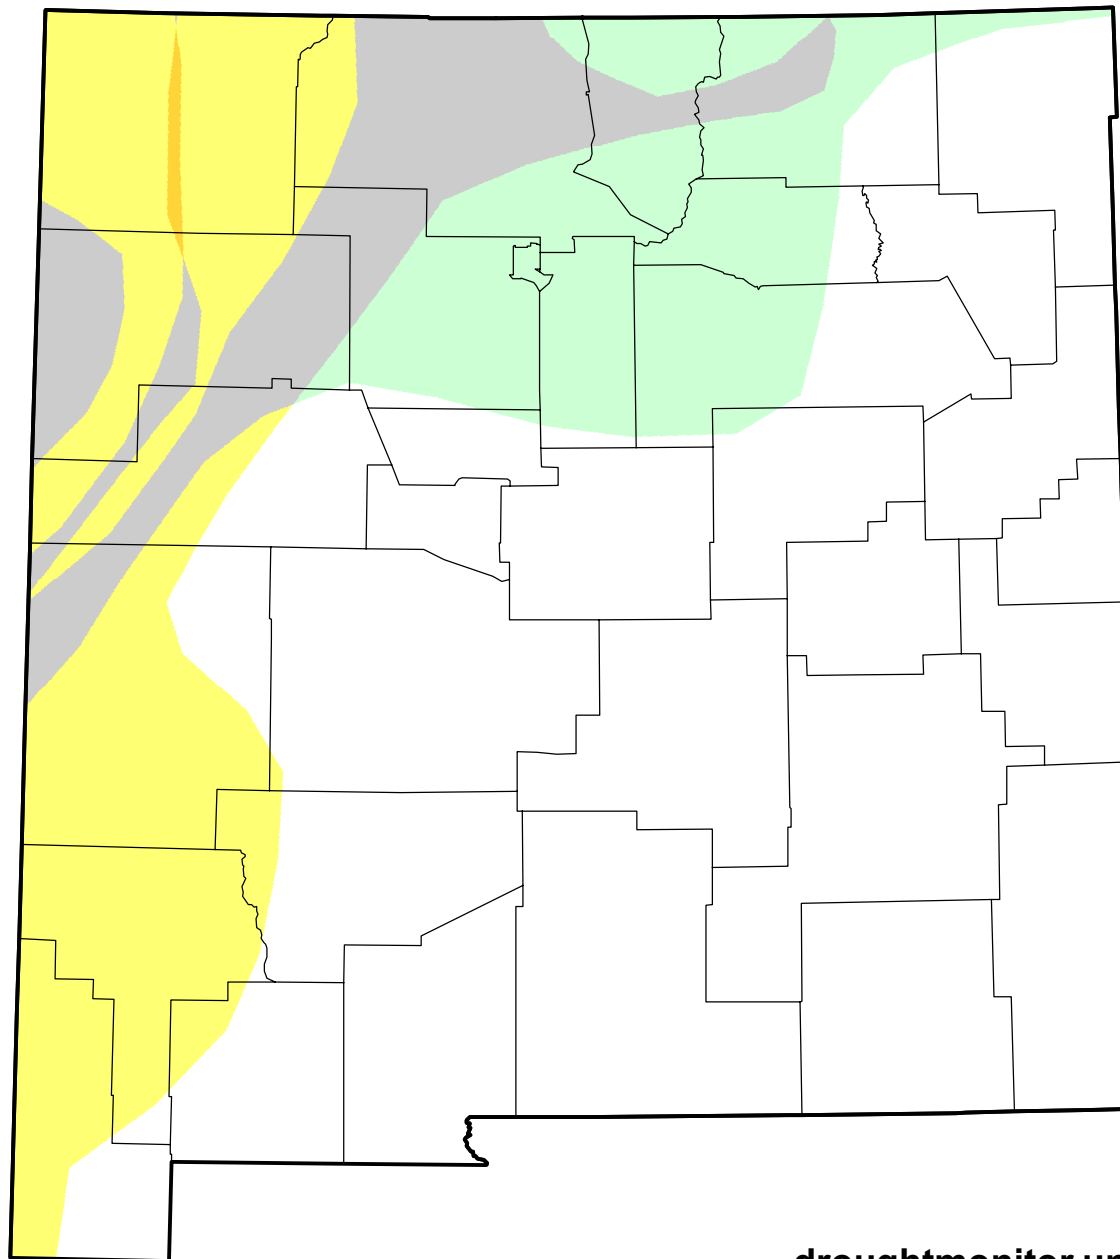

U.S. Drought Monitor Class Change - New Mexico

Start of Water Year

June 5, 2007
compared to
September 28, 2006

droughtmonitor.unl.edu

-  5 Class Degradation
-  4 Class Degradation
-  3 Class Degradation
-  2 Class Degradation
-  1 Class Degradation
-  No Change
-  1 Class Improvement
-  2 Class Improvement
-  3 Class Improvement
-  4 Class Improvement
-  5 Class Improvement