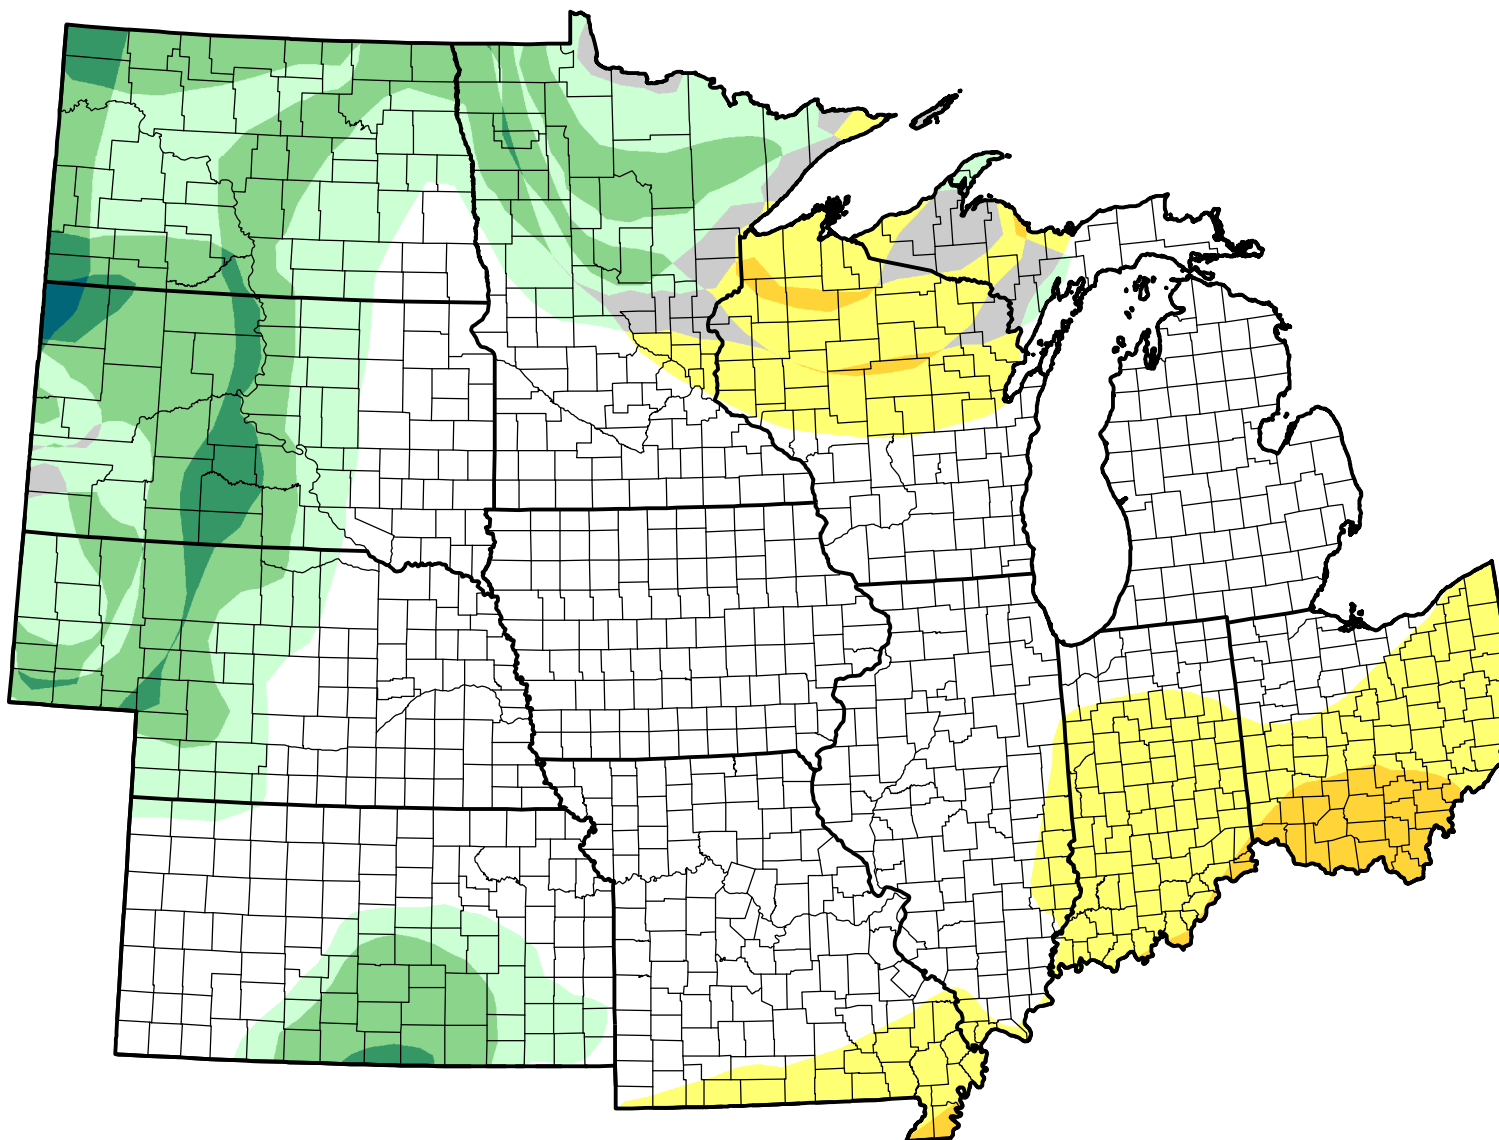

U.S. Drought Monitor Class Change - U2U North Central States 13 Week

June 5, 2007
compared to
March 8, 2007

droughtmonitor.unl.edu

-  5 Class Degradation
-  4 Class Degradation
-  3 Class Degradation
-  2 Class Degradation
-  1 Class Degradation
-  No Change
-  1 Class Improvement
-  2 Class Improvement
-  3 Class Improvement
-  4 Class Improvement
-  5 Class Improvement