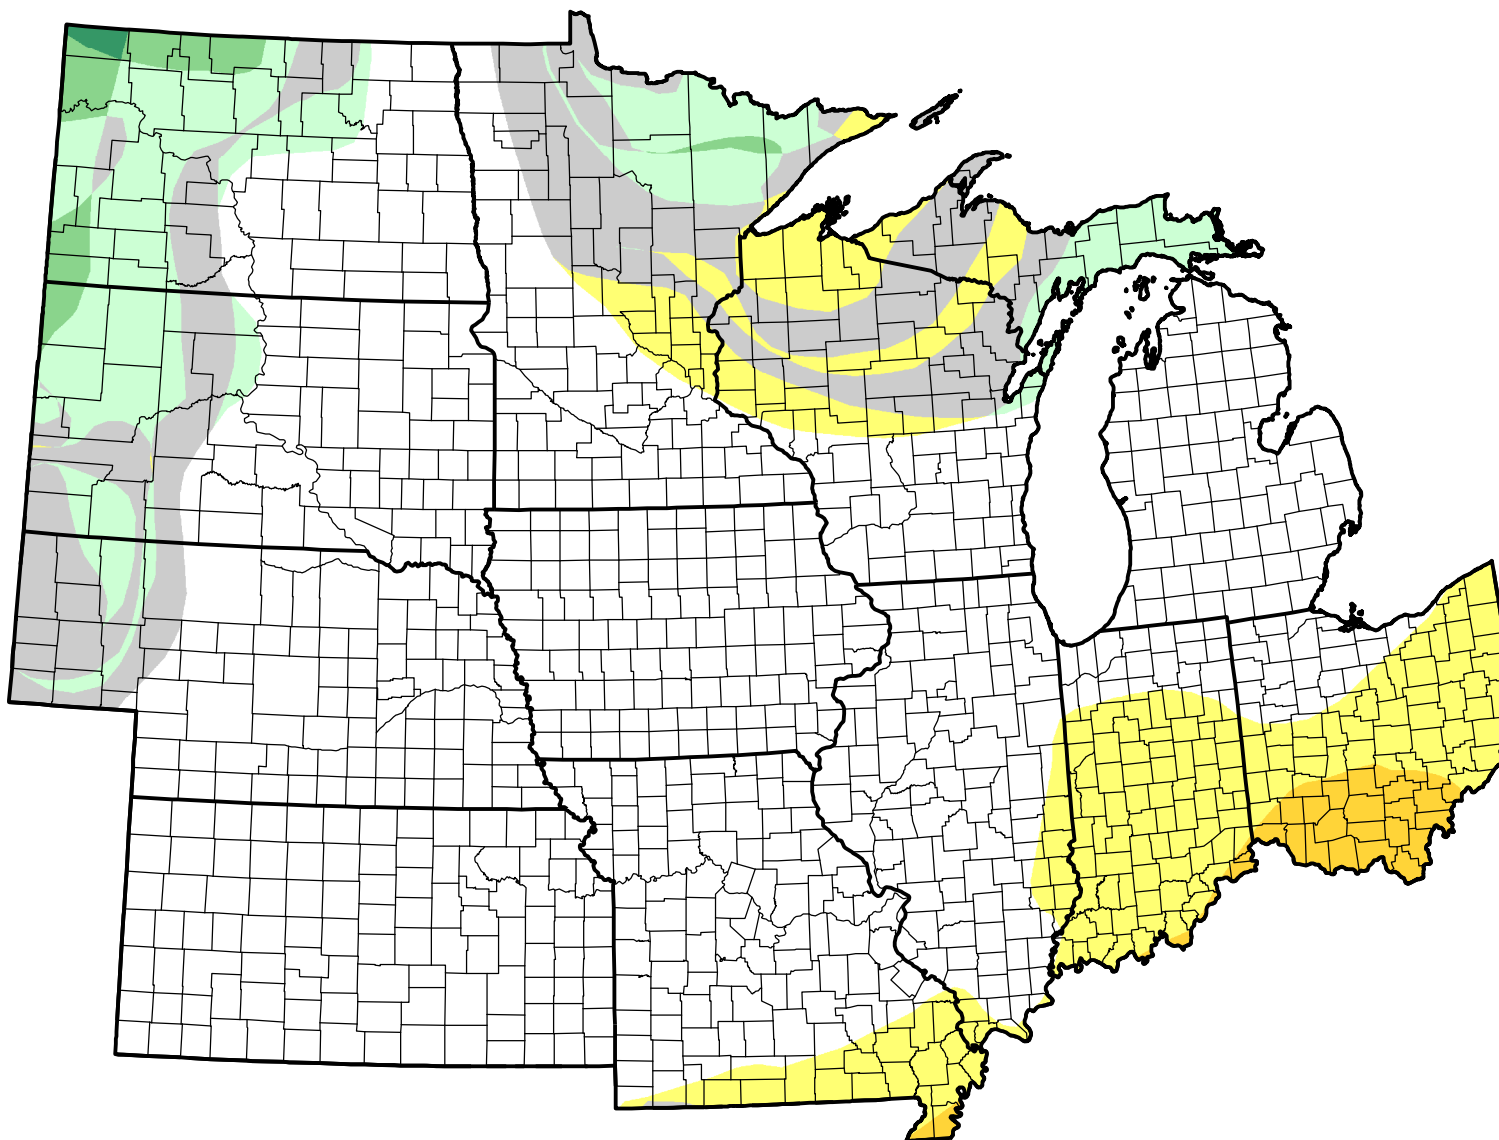

U.S. Drought Monitor Class Change - U2U North Central States

4 Week

June 5, 2007
compared to
May 10, 2007

droughtmonitor.unl.edu

-  5 Class Degradation
-  4 Class Degradation
-  3 Class Degradation
-  2 Class Degradation
-  1 Class Degradation
-  No Change
-  1 Class Improvement
-  2 Class Improvement
-  3 Class Improvement
-  4 Class Improvement
-  5 Class Improvement