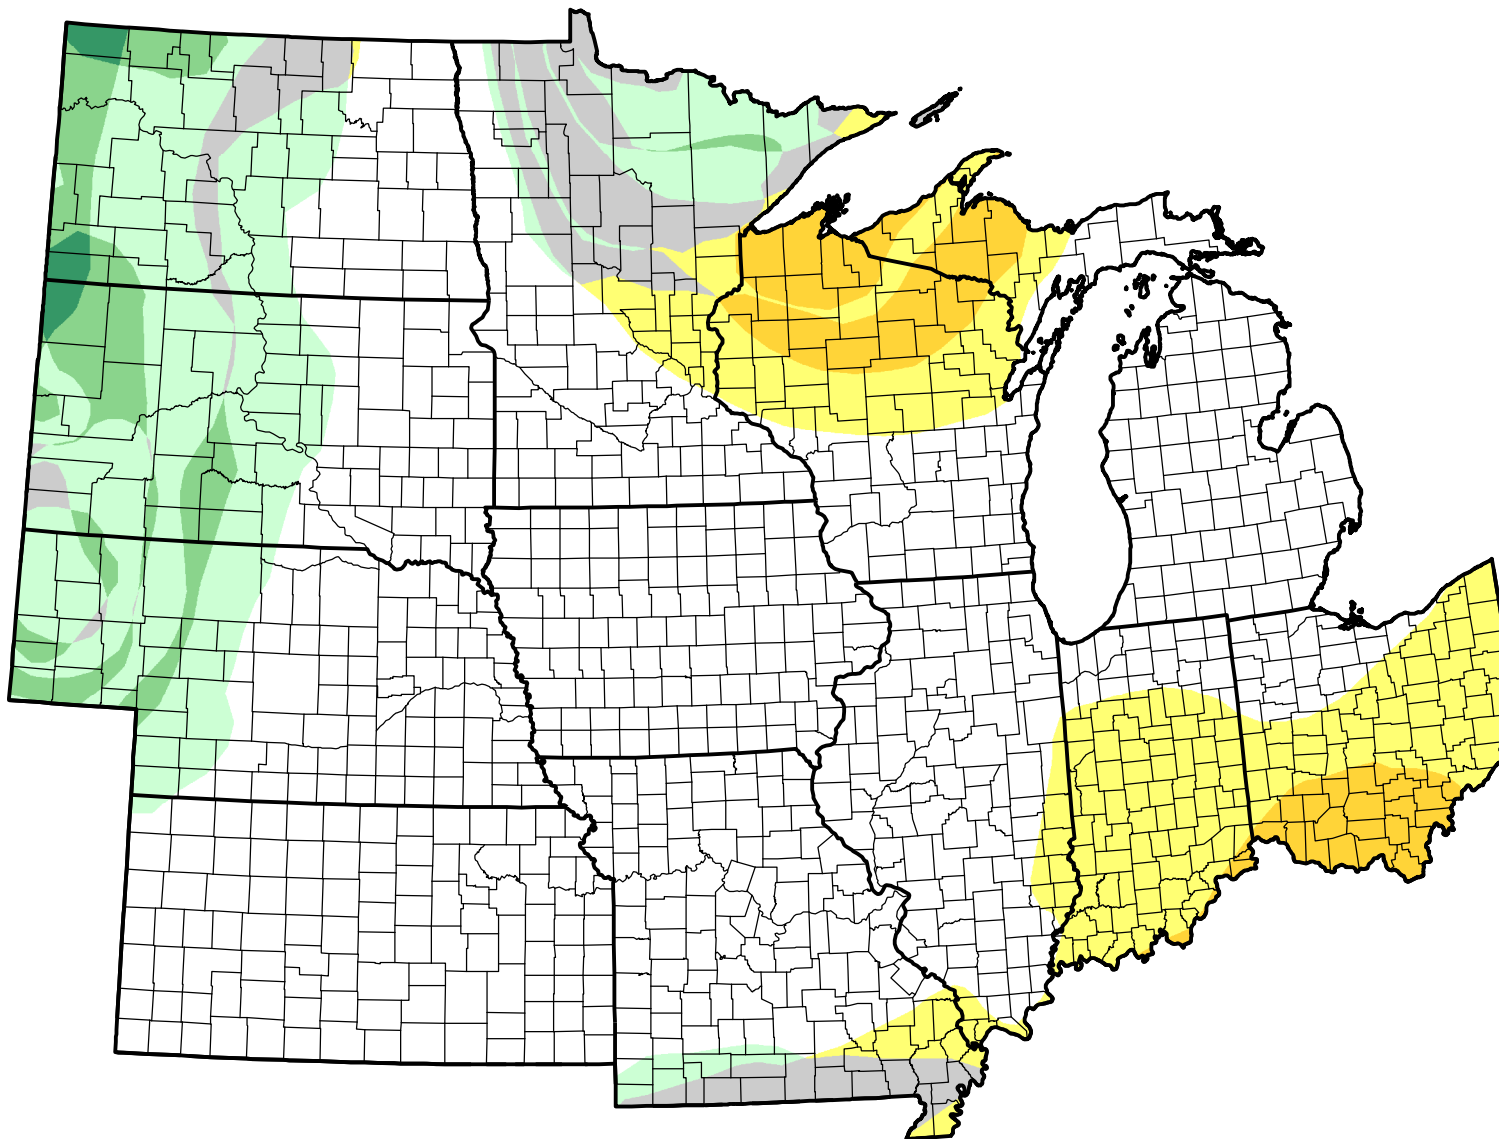

U.S. Drought Monitor Class Change - U2U North Central States 8 Week

June 5, 2007
compared to
April 12, 2007

droughtmonitor.unl.edu

-  5 Class Degradation
-  4 Class Degradation
-  3 Class Degradation
-  2 Class Degradation
-  1 Class Degradation
-  No Change
-  1 Class Improvement
-  2 Class Improvement
-  3 Class Improvement
-  4 Class Improvement
-  5 Class Improvement