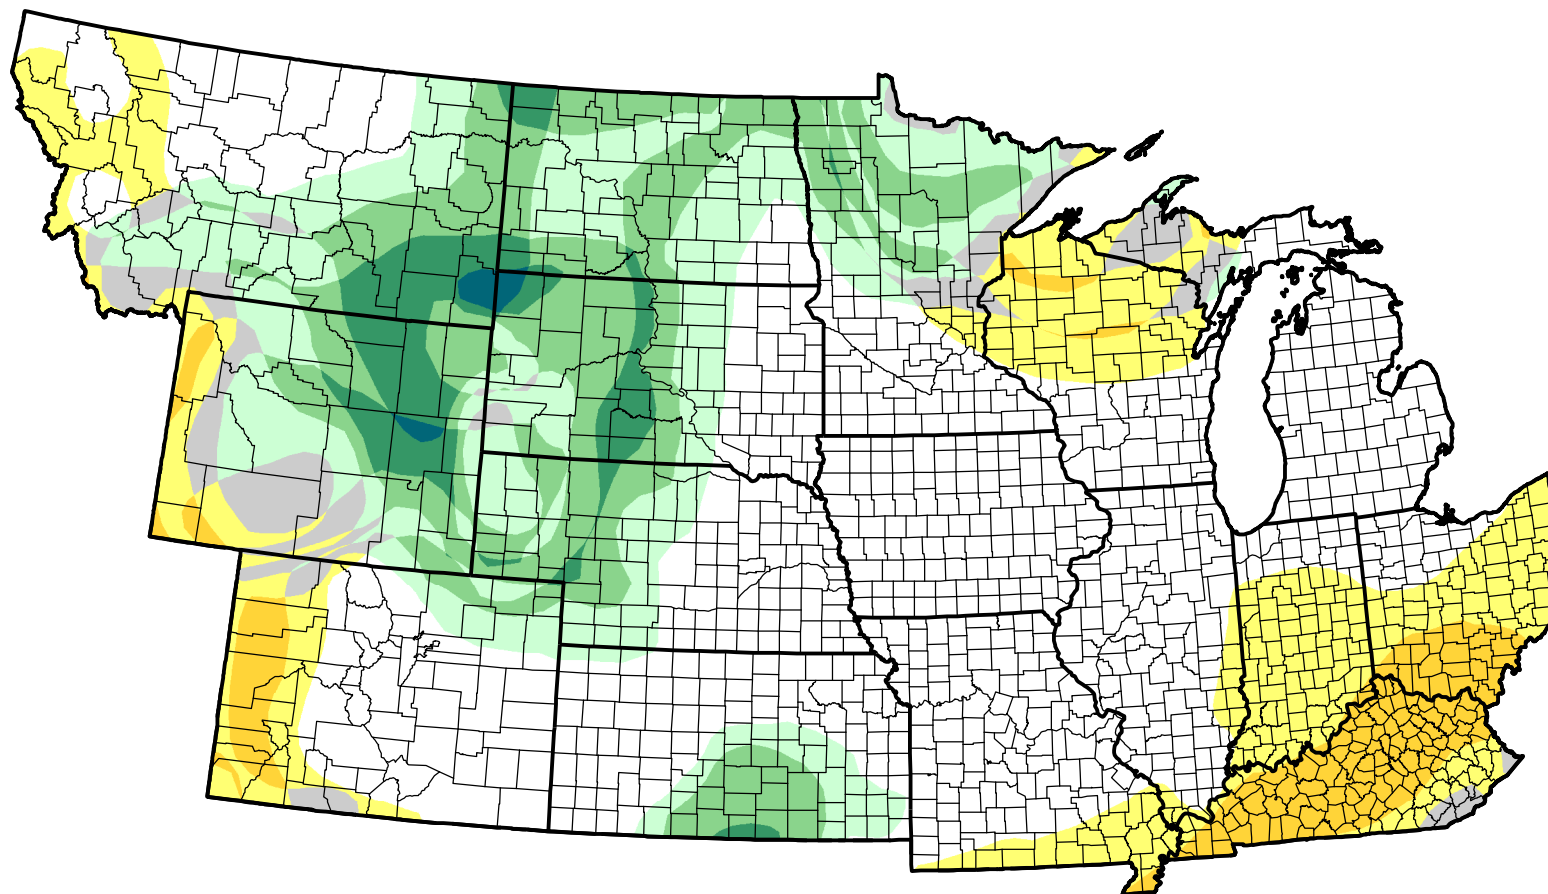

U.S. Drought Monitor Class Change - NWS Central 13 Week

-  5 Class Degradation
-  4 Class Degradation
-  3 Class Degradation
-  2 Class Degradation
-  1 Class Degradation
-  No Change
-  1 Class Improvement
-  2 Class Improvement
-  3 Class Improvement
-  4 Class Improvement
-  5 Class Improvement

June 5, 2007
compared to
March 8, 2007

droughtmonitor.unl.edu