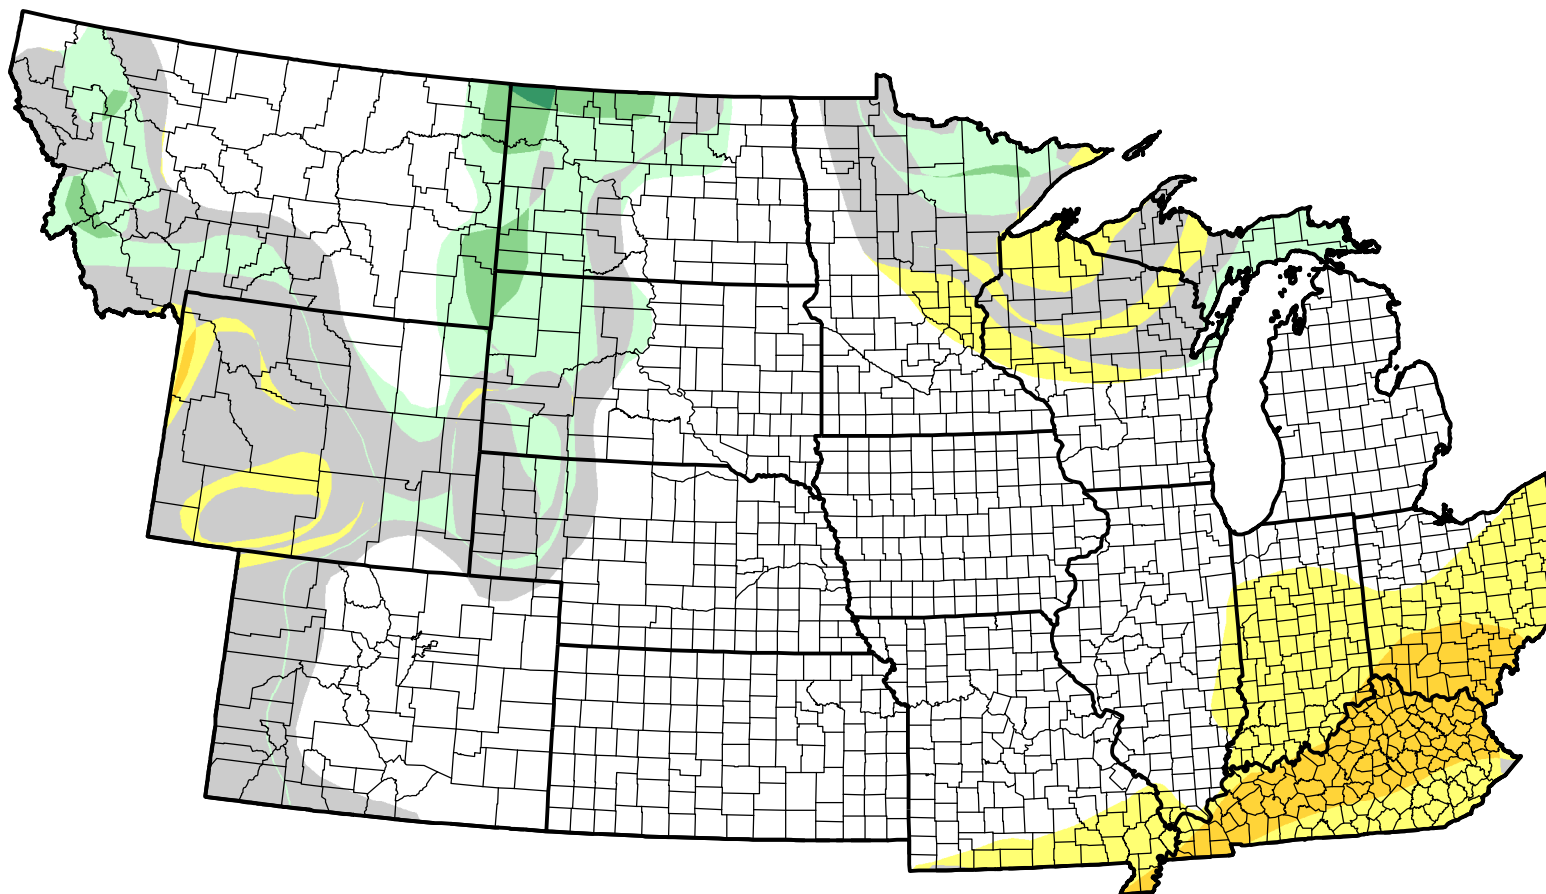

# U.S. Drought Monitor Class Change - NWS Central 4 Week

	5 Class Degradation
	4 Class Degradation
	3 Class Degradation
	2 Class Degradation
	1 Class Degradation
	No Change
	1 Class Improvement
	2 Class Improvement
	3 Class Improvement
	4 Class Improvement
	5 Class Improvement

June 5, 2007  
compared to  
May 10, 2007

[droughtmonitor.unl.edu](http://droughtmonitor.unl.edu)